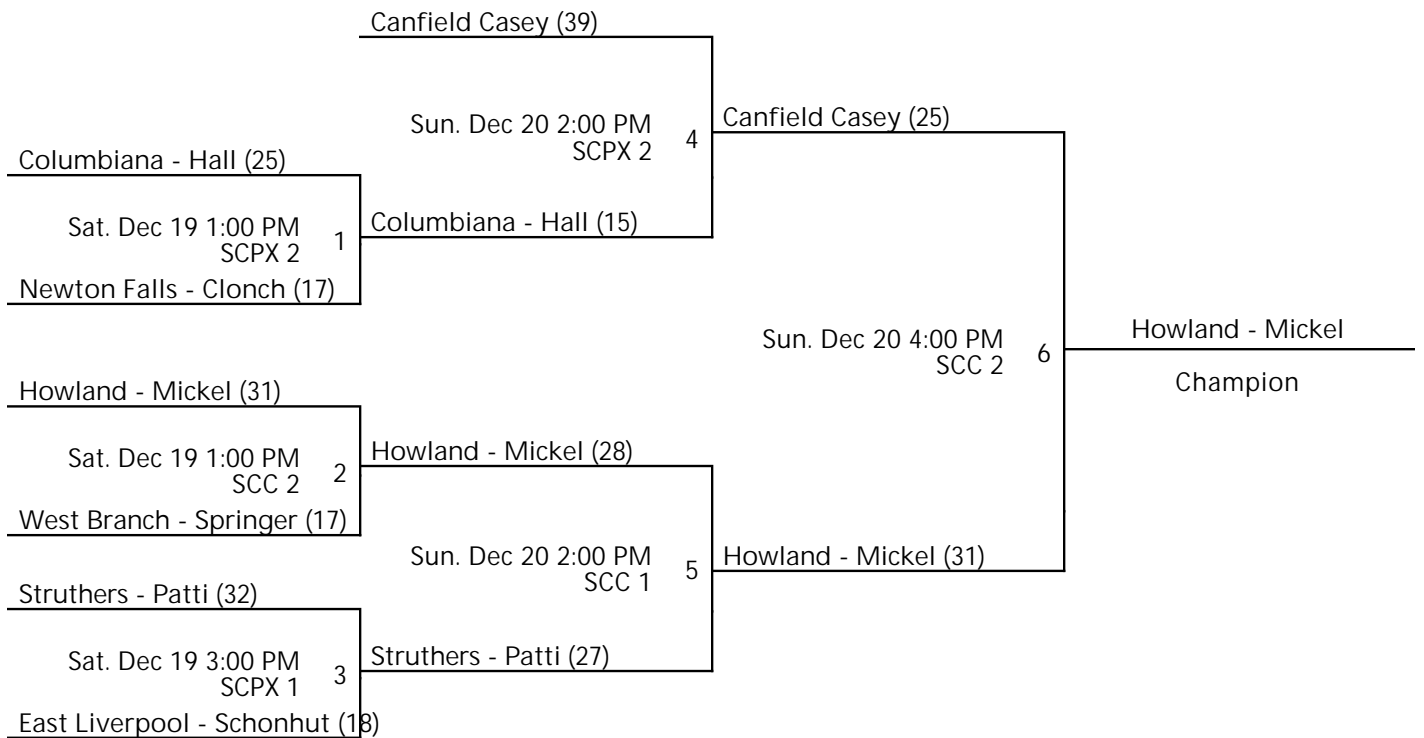

2020 EASTERN OHIO YOUTH BASKETBALL FALL LEAGUE 6TH GRADE BOYS SILVER CHAMPIONSHIP

Oct 31 - Dec 20, 2020

SCC 1 - Salem Community Center Court 1   SCC 2 - Salem Community Center Location 2

SCPX 1 - Salem Centerplex Court 1   SCPX 2 - Salem Centerplex Location 2

Away (Top), Home (Bottom)

Revised 12/20/2020 5:03 PM - Powered by Exposure Basketball Events