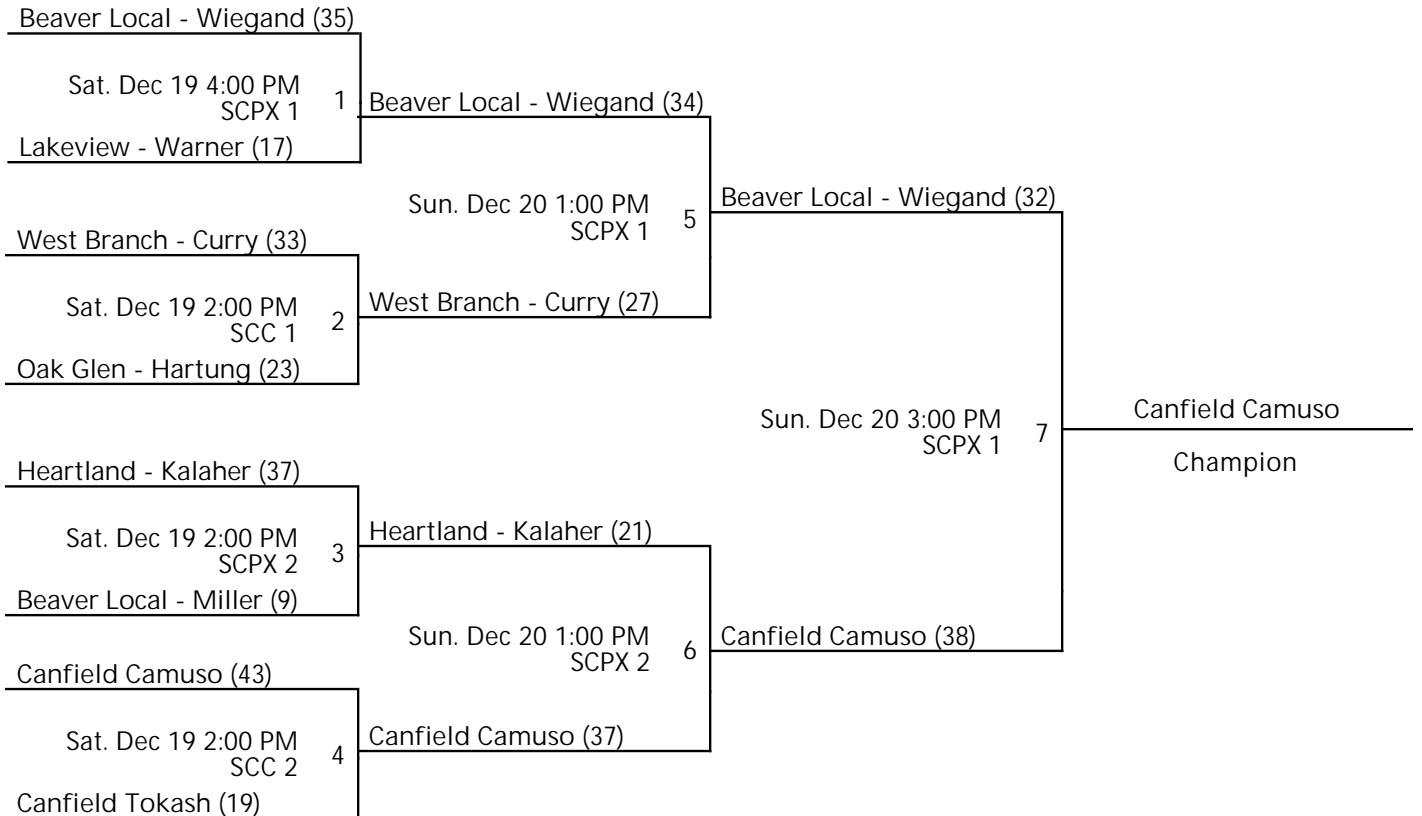

2020 EASTERN OHIO YOUTH BASKETBALL FALL LEAGUE 6TH GRADE BOYS GOLD CHAMPIONSHIP

Oct 31 - Dec 20, 2020

SCC 1 - Salem Community Center Court 1   SCC 2 - Salem Community Center Location 2

SCPX 1 - Salem Centerplex Court 1   SCPX 2 - Salem Centerplex Location 2

Away (Top), Home (Bottom)

Revised 12/20/2020 6:42 PM - Powered by Exposure Basketball Events