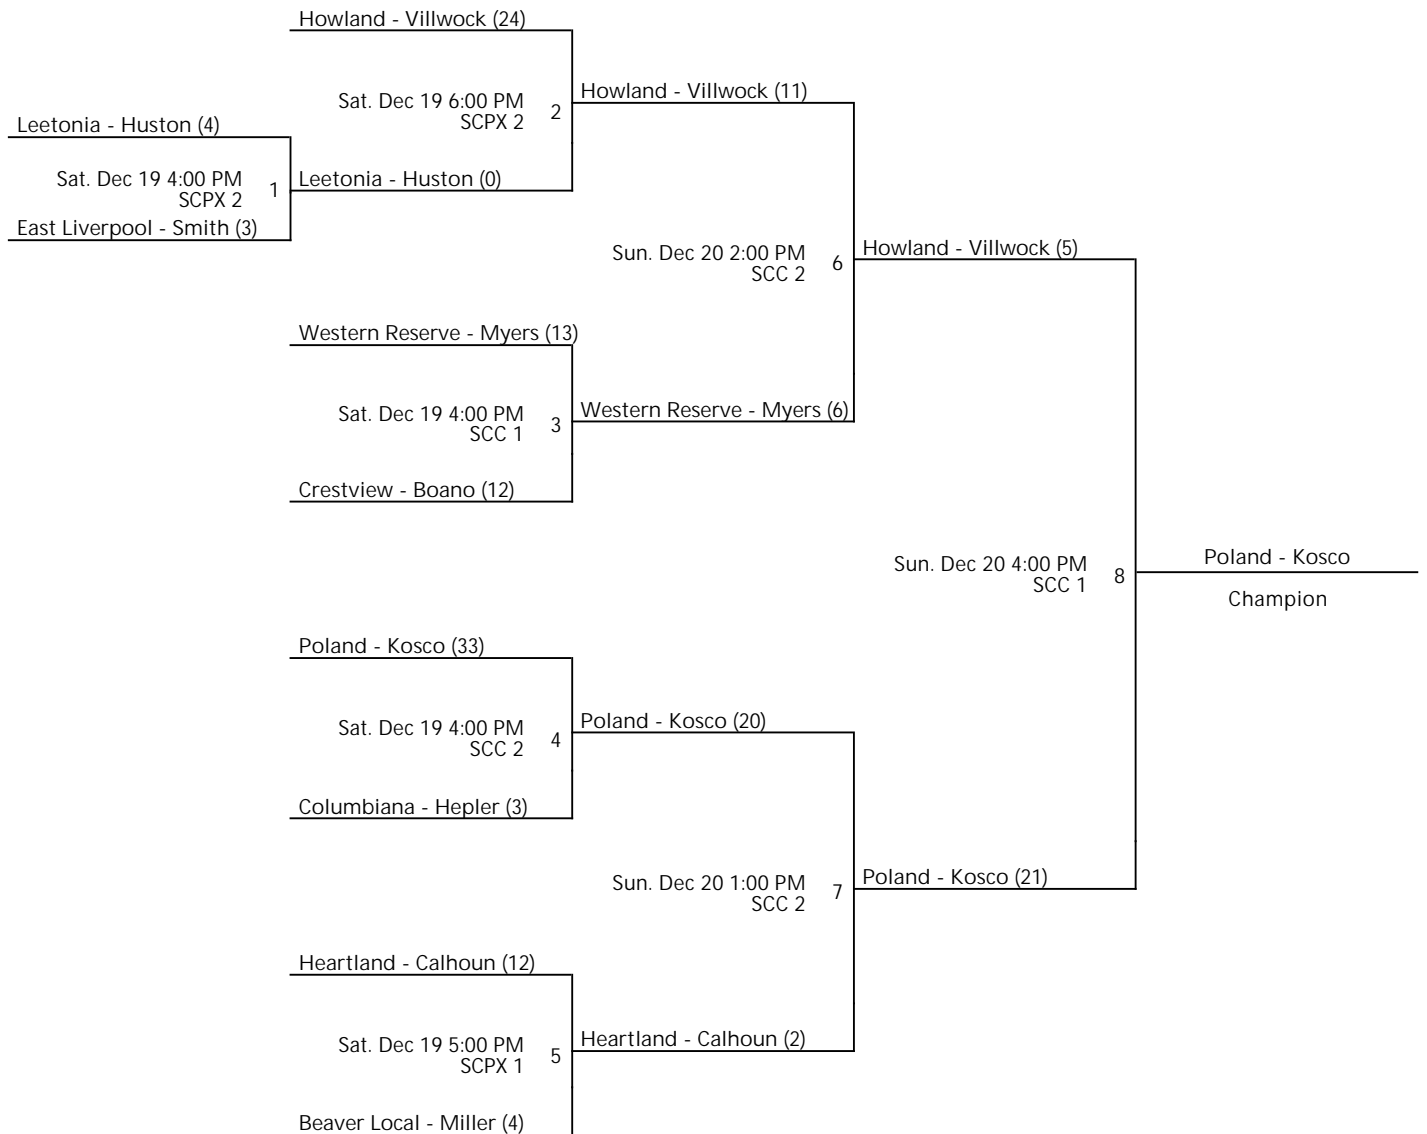

2020 EASTERN OHIO YOUTH BASKETBALL FALL LEAGUE 4TH GRADE GIRLS GOLD CHAMPIONSHIP

Oct 31 - Dec 20, 2020

SCC 1 - Salem Community Center Court 1   SCC 2 - Salem Community Center Location 2   SCPX 1 - Salem Centerplex Court 1
SCPX 2 - Salem Centerplex Location 2

2020 EASTERN OHIO YOUTH BASKETBALL FALL LEAGUE

Oct 31 - Dec 20, 2020

5TH GRADE GIRLS

A						
	W	L	PD	PA	PS	
A4 Columbiana - McCarthy	6	2	37	77	112	1st
A13 Western Reserve - Hendon	7	3	39	131	175	2nd
A11 Salem - Davis	7	3	69	107	224	3rd
A5 Crestview - McKay	6	4	38	114	170	4th
A3 Columbiana - Ineman	4	3	14	92	107	5th
A12 West Branch - Libb	4	6	-18	131	130	6th
A7 Heartland - Matthews	4	6	-34	175	124	7th
A1 Beaver Local - Rayford	2	7	-62	214	108	8th
A14 Southeast - Mix	2	8	-57	195	118	9th
A6 East Liverpool Crane	2	8	-99	221	58	10th
A10 Lisbon - Roush	0	10	-122	267	61	11th
A2 Beaver Local - Wright	7	2	59	78	169	12th
A9 Lakeview - Gough	6	0	88	49	194	13th
A8 Howland - Ciletti	6	1	48	37	138	14th

Date	Time	Venue	Court	Away	Home	Score
Sat. 10/31	1:15 PM	SCPX	2	Lakeview - Gough	Western Reserve - Hendon	27 - 6
Sat. 10/31	1:15 PM	SCC	2	Howland - Ciletti	West Branch - Libb	15 - 2
Sat. 10/31	2:15 PM	SCC	1	Heartland - Matthews	Lisbon - Roush	24 - 16
Sat. 10/31	2:15 PM	SCC	2	Beaver Local - Wright	Salem - Davis	21 - 8
Sat. 10/31	3:15 PM	SCC	2	Beaver Local - Rayford	Columbiana - McCarthy	8 - 28
Sun. 11/1	2:00 PM	SCC	2	Crestview - McKay	Heartland - Matthews	24 - 6
Sun. 11/1	4:00 PM	SCPX	1	Beaver Local - Rayford	Salem - Davis	6 - 36
Sun. 11/1	4:00 PM	SCC	1	Lisbon - Roush	West Branch - Libb	0 - 26
Sun. 11/1	5:00 PM	SCPX	1	Columbiana - Ineman	Crestview - McKay	13 - 4
Sun. 11/1	5:00 PM	SCPX	2	Columbiana - McCarthy	Howland - Ciletti	6 - 12
Sun. 11/1	5:00 PM	SOU	2	Beaver Local - Wright	East Liverpool Crane	32 - 2
Sat. 11/7	10:00 AM	SCC	2	Beaver Local - Wright	Howland - Ciletti	15 - 19
Sat. 11/7	12:00 PM	SCPX	1	West Branch - Libb	Southeast - Mix	12 - 18
Sat. 11/7	2:00 PM	SCPX	1	Western Reserve - Hendon	Southeast - Mix	22 - 8
Sat. 11/7	2:00 PM	SCC	1	Heartland - Matthews	Howland - Ciletti	2 - 34
Sat. 11/7	4:00 PM	SCPX	1	Heartland - Matthews	Western Reserve - Hendon	8 - 24
Sat. 11/7	4:00 PM	ELHS	1	Beaver Local - Rayford	East Liverpool Crane	20 - 5
Sat. 11/7	7:00 PM	SCC	1	Columbiana - Ineman	Lakeview - Gough	15 - 34
Sun. 11/8	11:00 AM	SCPX	1	Southeast - Mix	Salem - Davis	1 - 21
Sun. 11/8	12:00 PM	SCC	1	Columbiana - McCarthy	Lisbon - Roush	16 - 4
Sun. 11/8	1:00 PM	SCC	2	Columbiana - Ineman	East Liverpool Crane	24 - 7
Sun. 11/8	3:00 PM	SCPX	2	Crestview - McKay	Lakeview - Gough	9 - 22
Sat. 11/14	2:00 PM	SCC	1	Crestview - McKay	West Branch - Libb	16 - 6