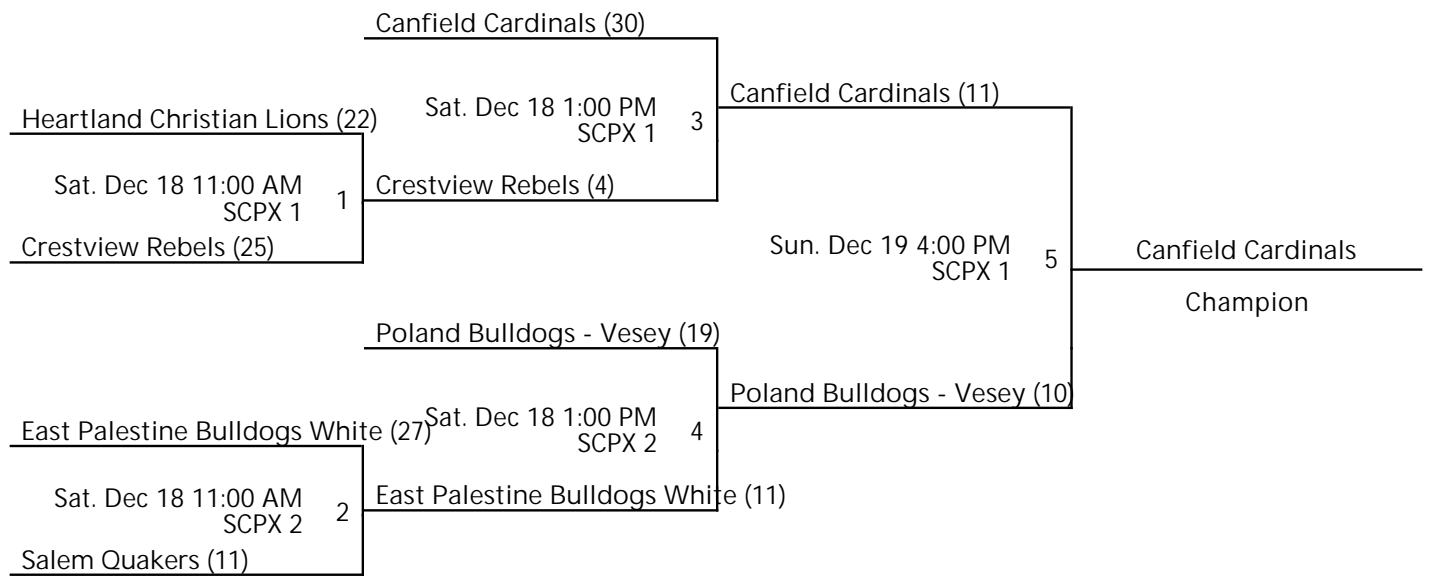

CRHS - Crestview Rebels High School
 LEEHS - Leetonia High School
 SOU - Southern Local HS

Courts

1 - Court 1
 2 - Court 2

MN - Main
 3 - Court 3

AX - Auxiliary

2021 EASTERN OHIO YOUTH BASKETBALL FALL LEAGUE 3RD GRADE BOYS POOL A GOLD CHAMPIONSHIP

Nov 6 - Dec 19, 2021

SCPX 1 - Salem Centerplex Court 1 SCPX 2 - Salem Centerplex Location 2

Away (Top), Home (Bottom)

Revised 12/19/2021 4:07 PM - Powered by Exposure Basketball Events

2021 EASTERN OHIO YOUTH BASKETBALL FALL LEAGUE 3RD GRADE BOYS POOL B GOLD CHAMPIONSHIP

Nov 6 - Dec 19, 2021

SCPX 1 - Salem Centerplex Court 1 SCPX 2 - Salem Centerplex Location 2

Away (Top), Home (Bottom)

Revised 12/19/2021 5:06 PM - Powered by Exposure Basketball Events

2021 EASTERN OHIO YOUTH BASKETBALL FALL LEAGUE 3RD GRADE BOYS POOL B SILVER BRACKET