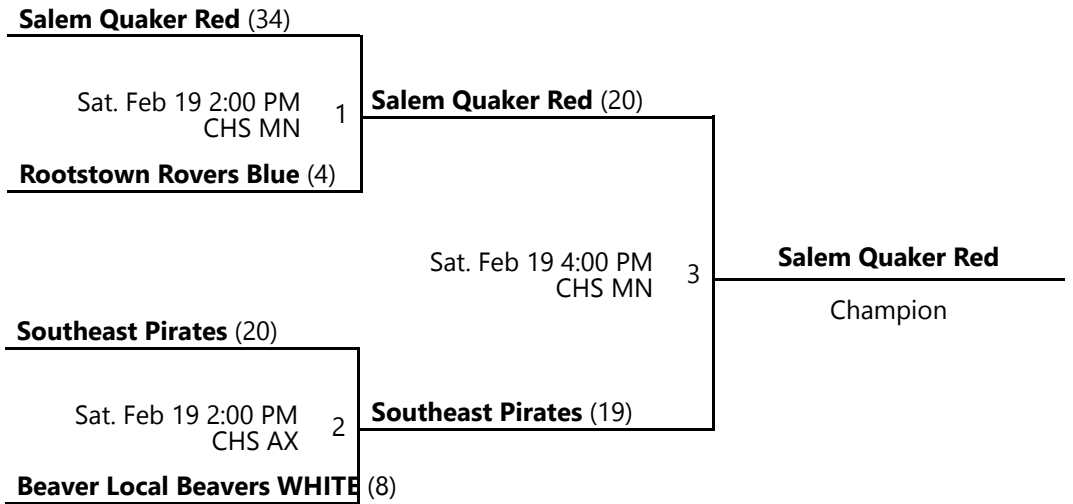

2022 EASTERN OHIO YOUTH BASKETBALL WINTER LEAG 5TH GRADE BOYS SILVER POOL B CONSOLATION

Jan 8 - Feb 20, 2022

CHS AX - Columbiana High School Auxiliary CHS MN - Columbiana High School Main

Away (Top), Home (Bottom)

Revised 2/19/2022 5:21 PM - Powered by [Exposure Basketball Events](#)

2022 EASTERN OHIO YOUTH BASKETBALL WINTER LEAGUE

Jan 8 - Feb 20, 2022

6TH GRADE BOYS

A						
	W	L	PD	PA	PS	
Austintown Falcons - Sallee	7	3	46	309	331	1st
Beaver Local Beavers RED	5	5	0	318	306	2nd
Canfield Cardinals - Morrone	4	6	-7	306	298	3rd
Poland Bulldogs - Vesey	3	7	-46	315	264	4th
Boardman Spartans Miller	3	7	-83	393	281	5th
Canfield Cardinals - Camuso	6	0	90	114	275	6th

Date	Time	Venue	Court	Away	Home	Score
Sat. 1/8	1:00 PM	LISHS	MN	Austintown Falcons - Sallee	Boardman Spartans Miller	46 - 35
Sat. 1/8	2:00 PM	SCC	1	Poland Bulldogs - Vesey	Canfield Cardinals - Morrone	27 - 30
Sun. 1/9	11:00 AM	SCC	2	Beaver Local Beavers RED	Poland Bulldogs - Vesey	30 - 23
Sat. 1/15	11:00 AM	SCC	1	Austintown Falcons - Sallee	Canfield Cardinals - Camuso	26 - 41
Sat. 1/15	4:00 PM	SCPX	1	Austintown Falcons - Sallee	Canfield Cardinals - Morrone	40 - 24
Sat. 1/15	4:00 PM	SCPX	2	Boardman Spartans Miller	Beaver Local Beavers RED	20 - 35
Sat. 1/15	6:00 PM	SCPX	1	Austintown Falcons - Sallee	Beaver Local Beavers RED	38 - 40
Sat. 1/15	6:00 PM	SCPX	2	Boardman Spartans Miller	Canfield Cardinals - Morrone	44 - 41
Sun. 1/16	10:00 AM	SCC	2	Canfield Cardinals - Camuso	Poland Bulldogs - Vesey	40 - 21
Sun. 1/16	12:00 PM	SCC	1	Austintown Falcons - Sallee	Canfield Cardinals - Camuso	10 - 51
Sat. 1/22	4:00 PM	SCPX	1	Poland Bulldogs - Vesey	Canfield Cardinals - Morrone	32 - 25
Sat. 1/22	6:00 PM	SCPX	1	Boardman Spartans Miller	Poland Bulldogs - Vesey	26 - 36
Sun. 1/23	11:00 AM	BL	2	Boardman Spartans Miller	Canfield Cardinals - Camuso	18 - 42
Sun. 1/23	12:00 PM	BL	1	Boardman Spartans Miller	Beaver Local Beavers RED	22 - 34
Sun. 1/23	1:00 PM	BL	2	Canfield Cardinals - Camuso	Beaver Local Beavers RED	45 - 18
Sun. 1/23	6:00 PM	SCPX	1	Boardman Spartans Miller	Canfield Cardinals - Camuso	21 - 56
Sat. 1/29	4:00 PM	SCC	1	Boardman Spartans Miller	Canfield Cardinals - Morrone	26 - 24
Sat. 1/29	6:00 PM	SCC	1	Beaver Local Beavers RED	Canfield Cardinals - Morrone	16 - 24
Sun. 1/30	9:00 AM	SCPX	2	Beaver Local Beavers RED	Canfield Cardinals - Morrone	40 - 39
Sun. 1/30	11:00 AM	SCPX	1	Beaver Local Beavers RED	Poland Bulldogs - Vesey	27 - 30
Sun. 1/30	3:00 PM	SCC	1	Boardman Spartans Miller	Poland Bulldogs - Vesey	40 - 38
Sat. 2/5	2:00 PM	SCPX	2	Beaver Local Beavers RED	Canfield Cardinals - Morrone	36 - 37
Sat. 2/5	4:00 PM	SCPX	1	Austintown Falcons - Sallee	Poland Bulldogs - Vesey	34 - 18
Sat. 2/5	6:00 PM	SCPX	1	Austintown Falcons - Sallee	Boardman Spartans Miller	41 - 29
Sat. 2/12	1:00 PM	SCPX	2	Austintown Falcons - Sallee	Beaver Local Beavers RED	40 - 30
Sat. 2/12	4:00 PM	SCPX	2	Canfield Cardinals - Morrone	Poland Bulldogs - Vesey	33 - 19
Sun. 2/13	8:00 AM	SCC	1	Austintown Falcons - Sallee	Poland Bulldogs - Vesey	30 - 20
Sun. 2/13	10:00 AM	SCC	2	Austintown Falcons - Sallee	Canfield Cardinals - Morrone	26 - 21

B