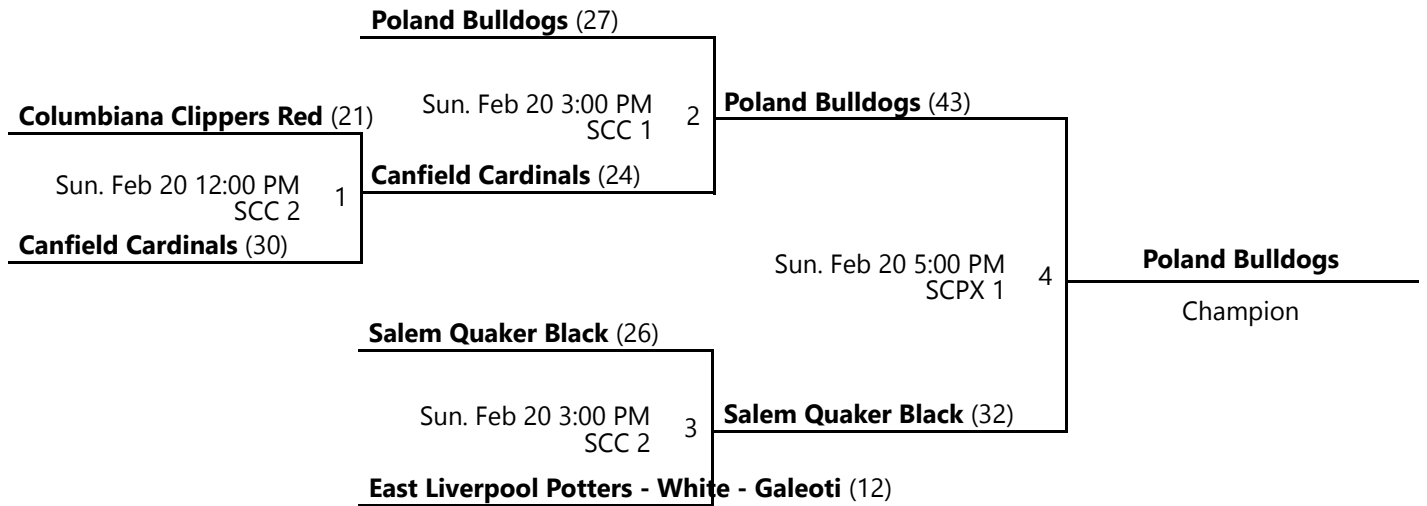

2022 EASTERN OHIO YOUTH BASKETBALL WINTER LEAG 5TH GRADE BOYS SILVER POOL A CONSOLATION

Jan 8 - Feb 20, 2022

SCC 1 - Salem Community Center Court 1   SCC 2 - Salem Community Center Location 2
SCPX 1 - Salem Centerplex Court 1

Away (Top), Home (Bottom)

Revised 2/20/2022 5:59 PM - Powered by [Exposure Basketball Events](#)