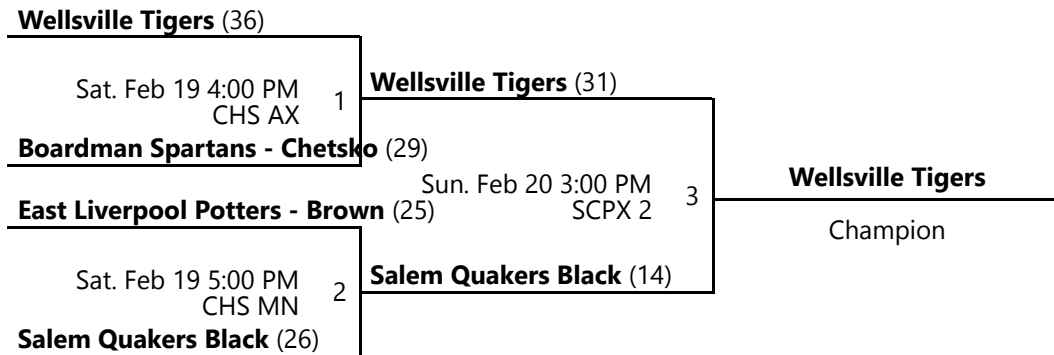

2022 EASTERN OHIO YOUTH BASKETBALL WINTER LEAGUE 6TH GRADE BOYS GOLD POOL B CHAMPIONSHIP

Jan 8 - Feb 20, 2022

CHS AX - Columbiana High School Auxiliary CHS MN - Columbiana High School Main
SCPX 2 - Salem Centerplex Location 2

Away (Top), Home (Bottom)

Revised 2/20/2022 4:15 PM - Powered by [Exposure Basketball Events](#)