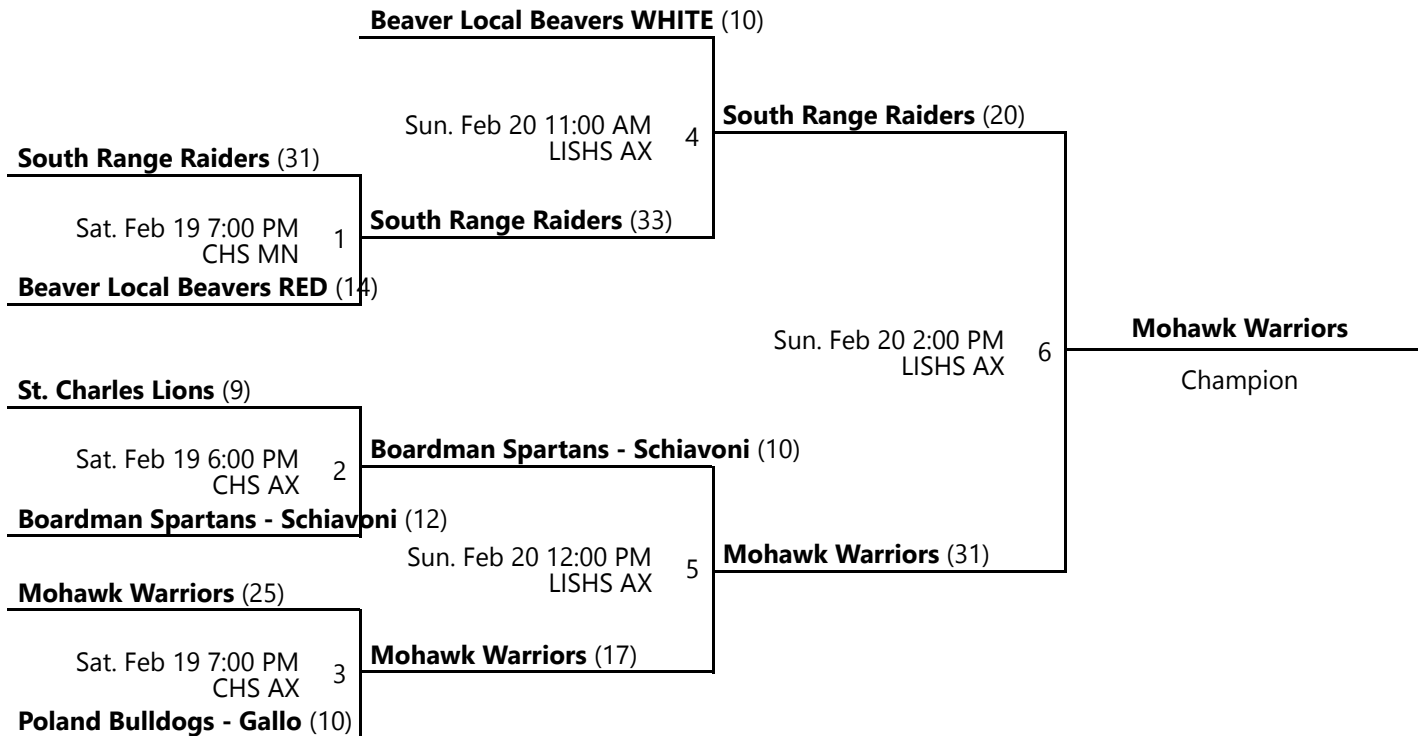

2022 EASTERN OHIO YOUTH BASKETBALL WINTER LEAGU 3RD GRADE BOYS SILVER POOL A CONSOLATION

Jan 8 - Feb 20, 2022

CHS AX - Columbiana High School Auxiliary   CHS MN - Columbiana High School Main
LISHS AX - Lisbon High School Auxiliary

Away (Top), Home (Bottom)

Revised 2/22/2022 10:21 PM - Powered by [Exposure Basketball Events](#)