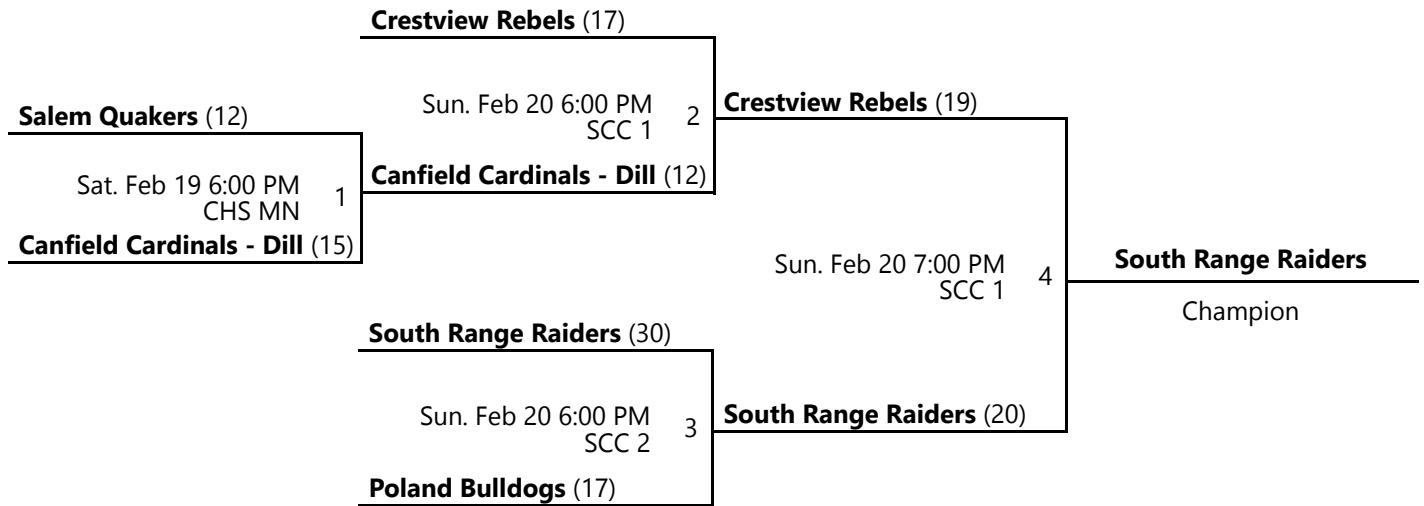

2022 EASTERN OHIO YOUTH BASKETBALL WINTER LEAG 4TH GRADE GIRLS GOLD POOL A CHAMPIONSHIP

Jan 8 - Feb 20, 2022

CHS MN - Columbiana High School Main   SCC 1 - Salem Community Center Court 1
SCC 2 - Salem Community Center Location 2

Away (Top), Home (Bottom)

Revised 2/20/2022 8:07 PM - Powered by [Exposure Basketball Events](#)