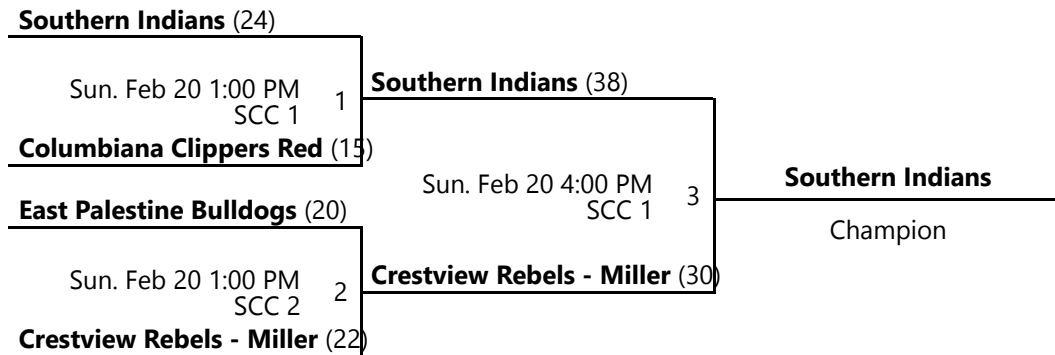

2022 EASTERN OHIO YOUTH BASKETBALL WINTER LEAGUE 6TH GRADE BOYS GOLD POOL C CHAMPIONSHIP

Jan 8 - Feb 20, 2022

SCC 1 - Salem Community Center Court 1 SCC 2 - Salem Community Center Location 2

Away (Top), Home (Bottom)

Revised 2/20/2022 4:57 PM - Powered by [Exposure Basketball Events](#)