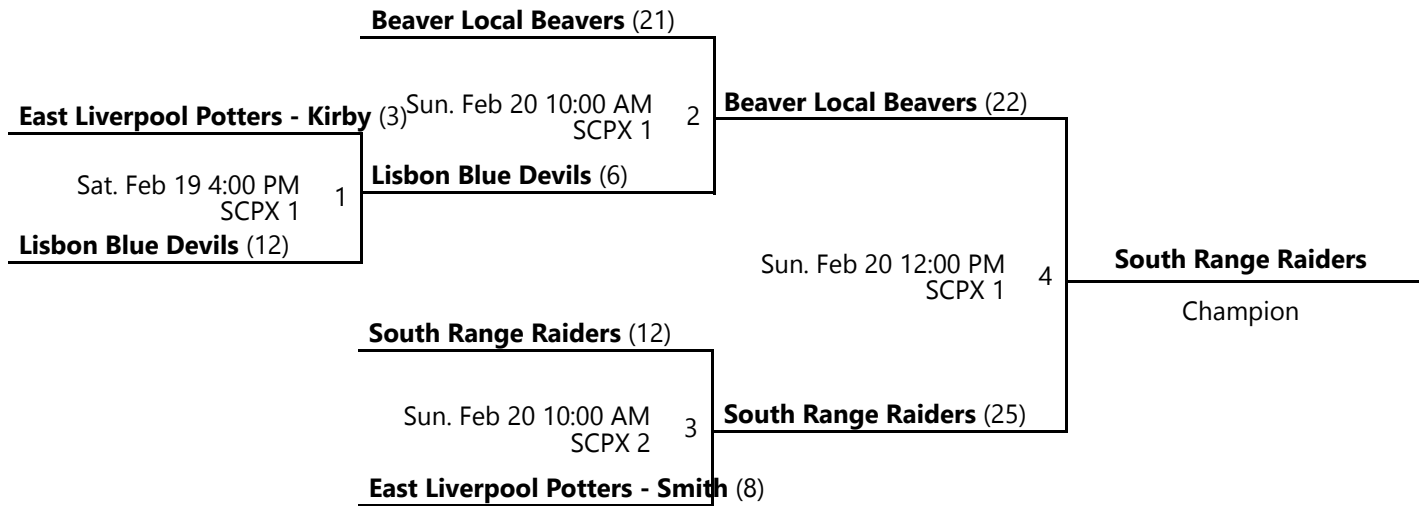

2022 EASTERN OHIO YOUTH BASKETBALL WINTER LEAG 5TH GRADE GIRLS GOLD POOL B CHAMPIONSHIP

Jan 8 - Feb 20, 2022

SCPX 1 - Salem Centerplex Court 1   SCPX 2 - Salem Centerplex Location 2

Away (Top), Home (Bottom)

Revised 2/20/2022 1:07 PM - Powered by [Exposure Basketball Events](#)

2022 EASTERN OHIO YOUTH BASKETBALL WINTER LEAGUE

Jan 8 - Feb 20, 2022

6TH GRADE GIRLS

	A					
	W	L	PD	PA	PS	
West Branch Warriors	9	1	90	102	235	1st
Western Reserve Blue Devils	7	3	71	131	232	2nd
Southern Indians	7	3	51	168	262	3rd
Salem Quakers	7	3	43	143	214	4th
Crestview Rebels	6	4	59	177	269	5th
Poland Bulldogs	4	5	-33	177	130	6th
East Liverpool Potters	4	6	-12	203	185	7th
East Palestine Bulldogs	3	6	-36	187	158	8th
Columbiana Clippers White	2	8	-87	254	50	9th
South Range Raiders	0	10	-146	258	65	10th

Date	Time	Venue	Court	Away	Home	Score
Sat. 1/8	4:00 PM	LISHS	AX	Salem Quakers	South Range Raiders	42 - 7
Sun. 1/9	12:00 PM	CRHS	AX	East Palestine Bulldogs	Poland Bulldogs	18 - 7
Sun. 1/9	1:00 PM	CRHS	MN	Southern Indians	Crestview Rebels	45 - 18
Sun. 1/9	7:00 PM	SCC	1	West Branch Warriors	Western Reserve Blue Devils	8 - 15
Sun. 1/9	7:00 PM	SCC	2	Salem Quakers	East Liverpool Potters	27 - 12
Sat. 1/15	3:00 PM	SCPX	1	Columbiana Clippers White	East Palestine Bulldogs	9 - 21
Sat. 1/15	5:00 PM	SCC	1	East Liverpool Potters	East Palestine Bulldogs	31 - 21
Sat. 1/15	8:00 PM	SCPX	2	Southern Indians	West Branch Warriors	10 - 36
Sun. 1/16	10:00 AM	CRHS	AX	Crestview Rebels	Poland Bulldogs	25 - 9
Sun. 1/16	12:00 PM	SCC	2	Western Reserve Blue Devils	Salem Quakers	16 - 17
Sun. 1/16	1:00 PM	CRHS	AX	Columbiana Clippers White	Poland Bulldogs	2 - 20
Sun. 1/16	2:00 PM	SCC	1	West Branch Warriors	Salem Quakers	20 - 4
Sun. 1/16	2:00 PM	ELHS	1	Southern Indians	East Liverpool Potters	35 - 25
Sun. 1/16	6:00 PM	CRHS	AX	Crestview Rebels	Columbiana Clippers White	46 - 6
Sat. 1/22	12:00 PM	EPHS	AX	Crestview Rebels	East Liverpool Potters	34 - 14
Sat. 1/22	4:00 PM	EPHS	MN	West Branch Warriors	East Palestine Bulldogs	19 - 10
Sat. 1/22	6:00 PM	SCC	1	Salem Quakers	South Range Raiders	24 - 8
Sat. 1/22	7:00 PM	SCC	1	Southern Indians	Western Reserve Blue Devils	30 - 13
Sat. 1/22	8:00 PM	SCC	1	West Branch Warriors	South Range Raiders	38 - 2
Sun. 1/23	9:00 AM	SCC	2	Crestview Rebels	Western Reserve Blue Devils	21 - 31
Sun. 1/23	6:00 PM	SCC	2	Southern Indians	Columbiana Clippers White	F - W
Sun. 1/23	7:00 PM	SCC	1	South Range Raiders	East Liverpool Potters	F - W
Sun. 1/23	7:00 PM	SCC	2	South Range Raiders	Columbiana Clippers White	F - W
Sat. 1/29	1:00 PM	SCC	2	Crestview Rebels	Salem Quakers	23 - 7
Sat. 1/29	2:00 PM	LISHS	MN	South Range Raiders	East Palestine Bulldogs	12 - 36
Sat. 1/29	3:00 PM	SCC	2	Crestview Rebels	West Branch Warriors	19 - 23
Sat. 1/29	5:00 PM	SCC	1	West Branch Warriors	East Liverpool Potters	23 - 13