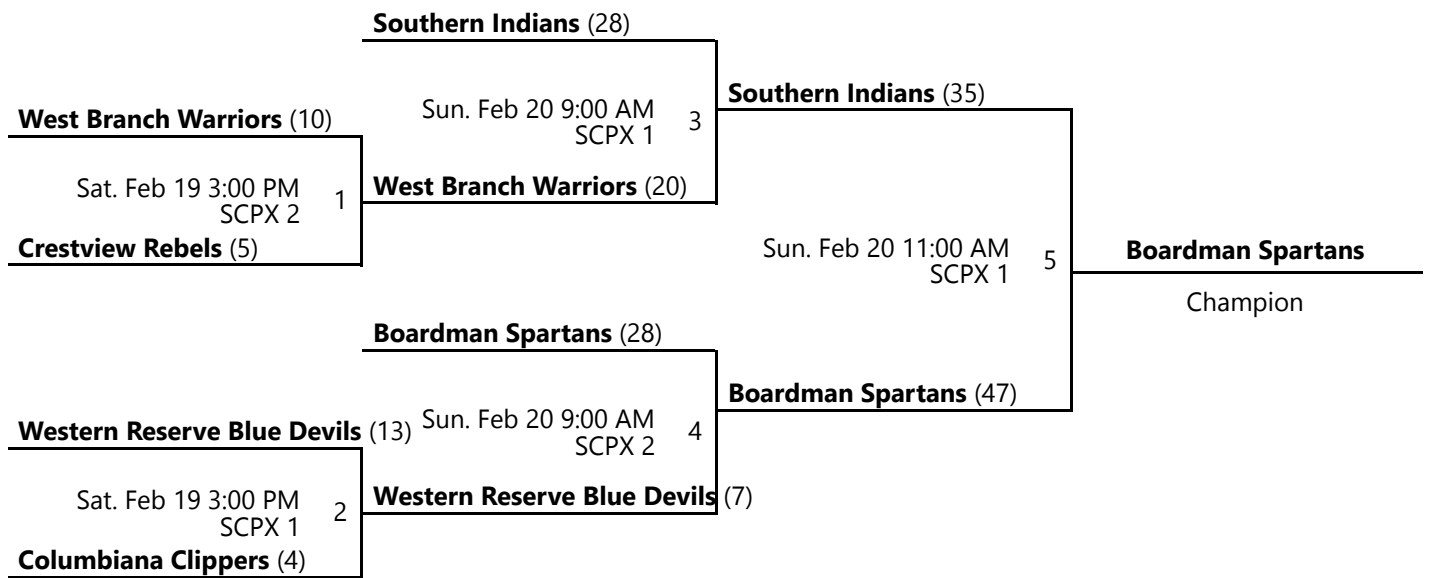

# 2022 EASTERN OHIO YOUTH BASKETBALL WINTER LEAGUE 5TH GRADE GIRLS GOLD POOL A CHAMPIONSHIP

Jan 8 - Feb 20, 2022

SCPX 1 - Salem Centerplex Court 1 SCPX 2 - Salem Centerplex Location 2

Away (Top), Home (Bottom)