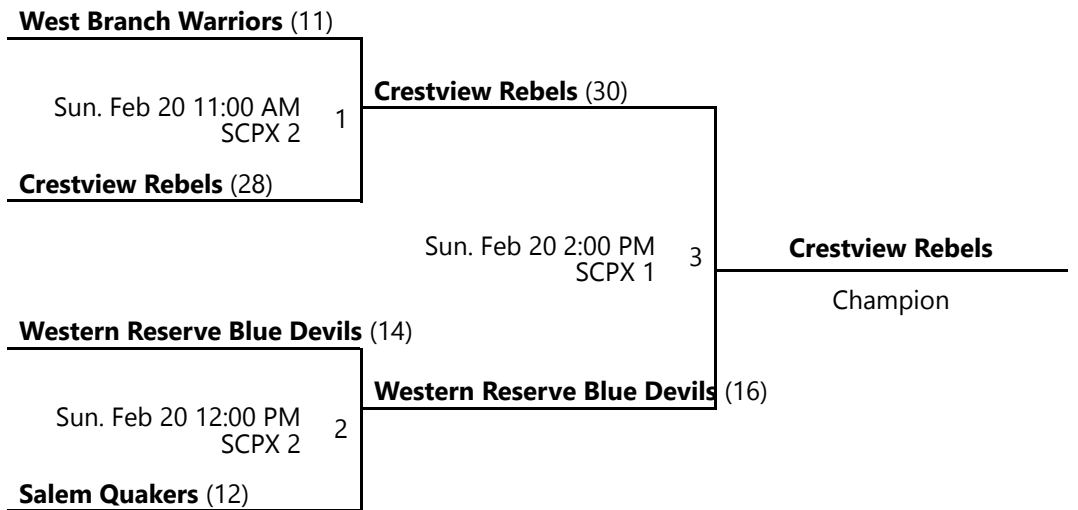

# 2022 EASTERN OHIO YOUTH BASKETBALL WINTER LEAGUE 6TH GRADE GIRLS GOLD CHAMPIONSHIP

Jan 8 - Feb 20, 2022

SCPX 1 - Salem Centerplex Court 1 SCPX 2 - Salem Centerplex Location 2

Away (Top), Home (Bottom)

Revised 2/20/2022 3:11 PM - Powered by Exposure Basketball Events