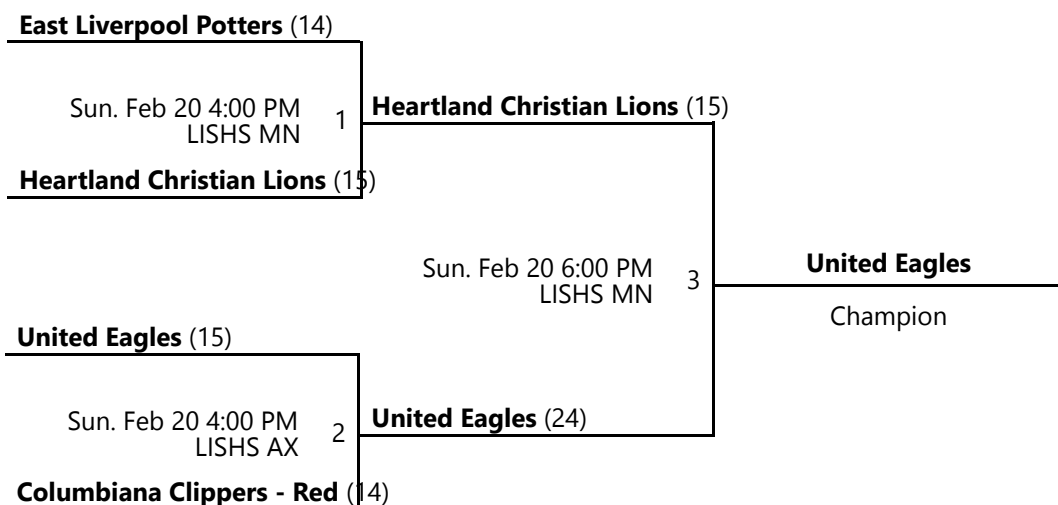

2022 EASTERN OHIO YOUTH BASKETBALL WINTER LEAG 4TH GRADE GIRLS GOLD POOL B CHAMPIONSHIP

Jan 8 - Feb 20, 2022

LISHS AX - Lisbon High School Auxiliary LISHS MN - Lisbon High School Main

Away (Top), Home (Bottom)

Revised 2/20/2022 8:15 PM - Powered by [Exposure Basketball Events](#)