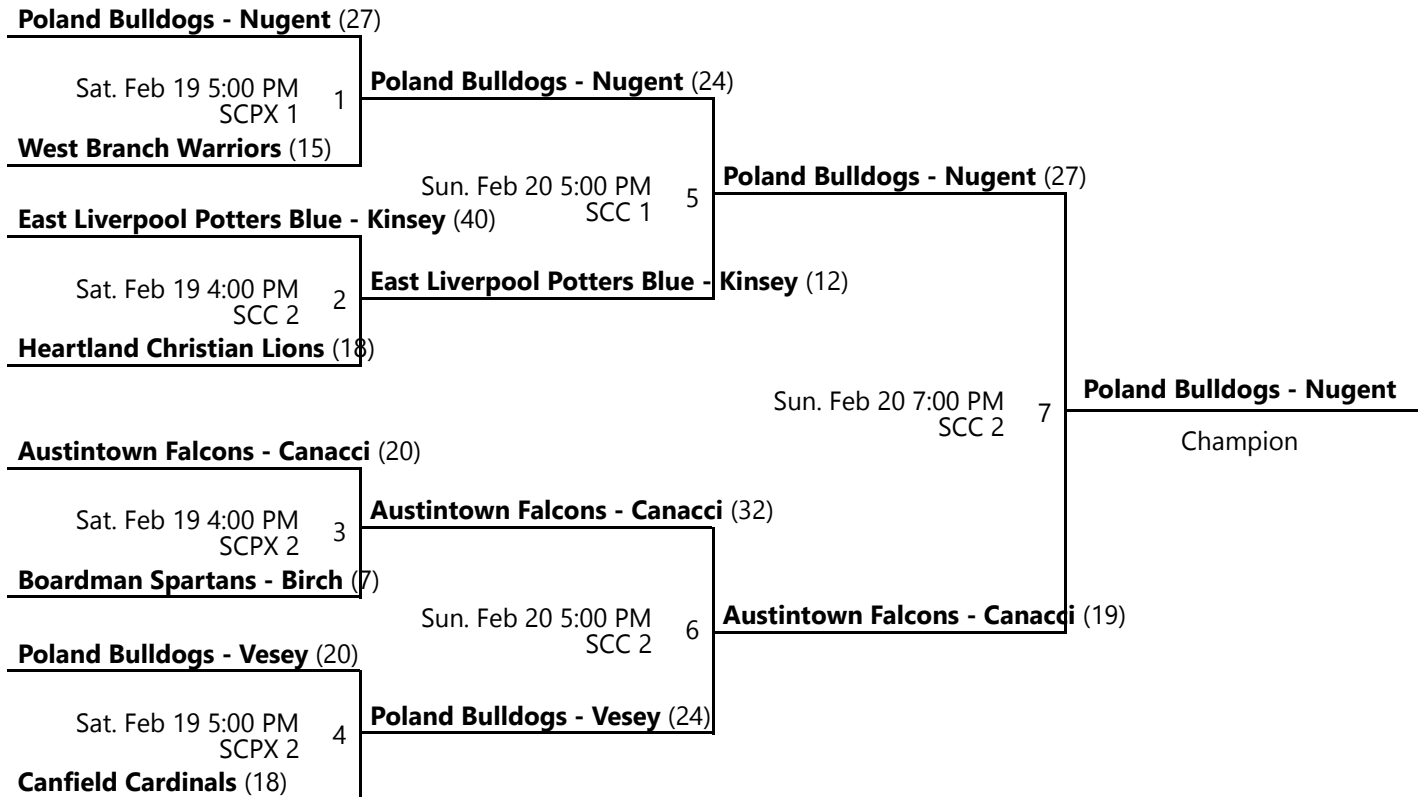

### Courts

1 - Court 1

MN - Main

AX - Auxiliary

2 - Court 2

# 2022 EASTERN OHIO YOUTH BASKETBALL WINTER LEAGU 3RD GRADE BOYS GOLD POOL A CHAMPIONSHIP

Jan 8 - Feb 20, 2022

SCC 1 - Salem Community Center Court 1    SCC 2 - Salem Community Center Location 2

SCPX 1 - Salem Centerplex Court 1    SCPX 2 - Salem Centerplex Location 2