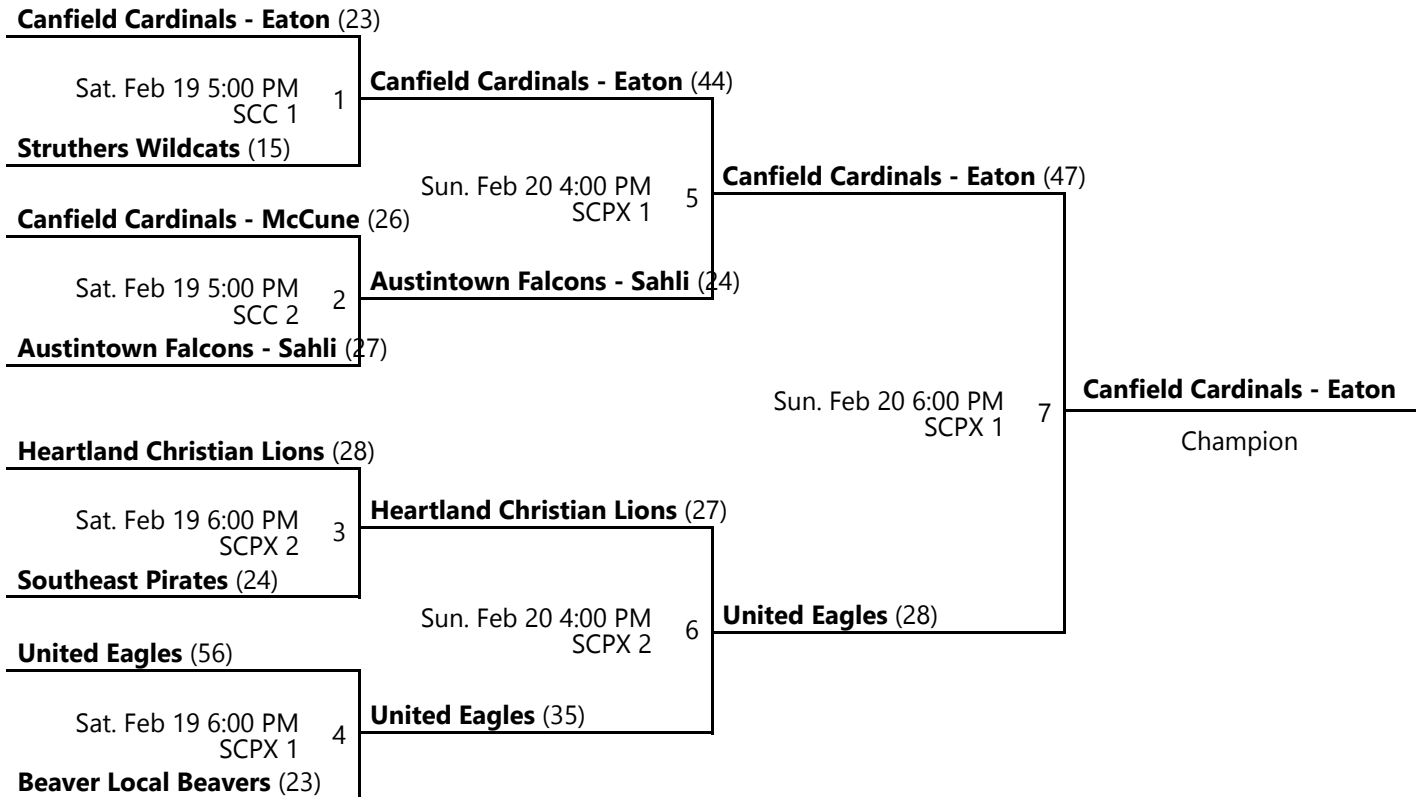

2022 EASTERN OHIO YOUTH BASKETBALL WINTER LEAGU 4TH GRADE BOYS GOLD CHAMPIONSHIP

Jan 8 - Feb 20, 2022

SCC 1 - Salem Community Center Court 1   SCC 2 - Salem Community Center Location 2

SCPX 1 - Salem Centerplex Court 1   SCPX 2 - Salem Centerplex Location 2

Away (Top), Home (Bottom)

Revised 2/20/2022 7:03 PM - Powered by [Exposure Basketball Events](#)