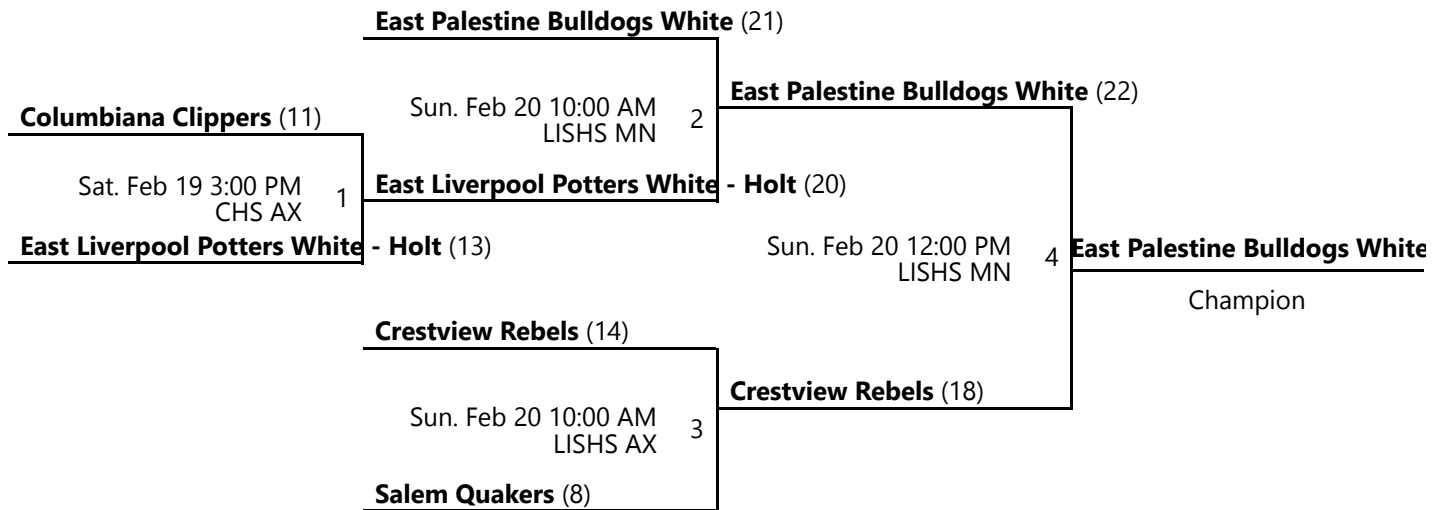

2022 EASTERN OHIO YOUTH BASKETBALL WINTER LEAGUE 3RD GRADE BOYS GOLD POOL B CHAMPIONSHIP

Jan 8 - Feb 20, 2022

CHS AX - Columbiana High School Auxiliary LISHS AX - Lisbon High School Auxiliary
LISHS MN - Lisbon High School Main

Away (Top), Home (Bottom)

Revised 2/20/2022 1:29 PM - Powered by Exposure Basketball Events