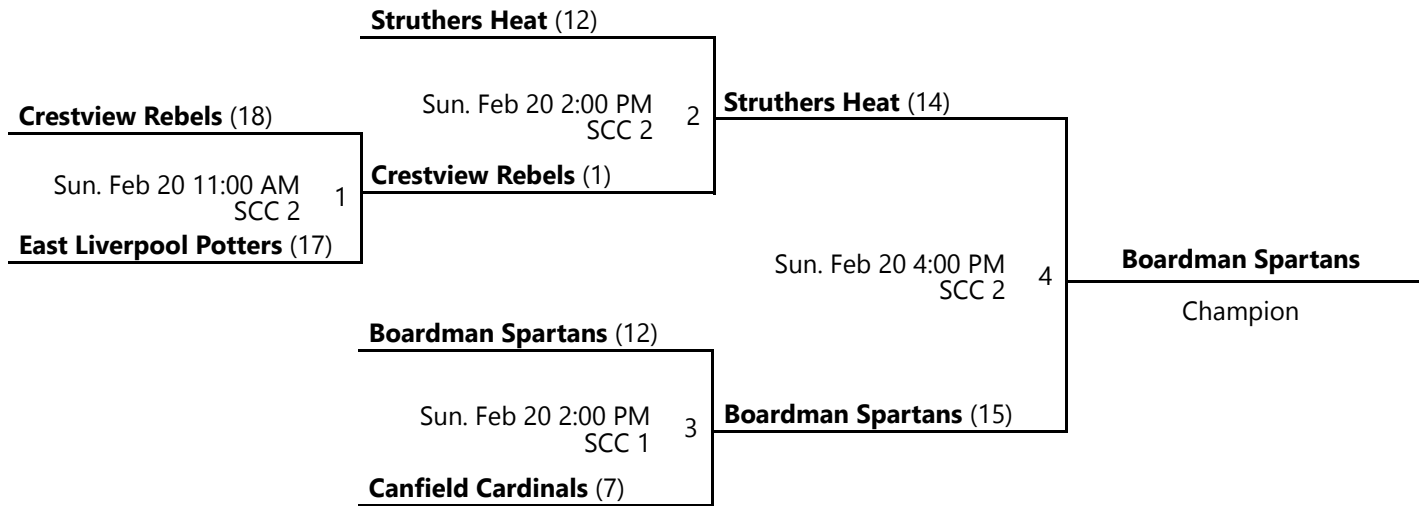

2022 EASTERN OHIO YOUTH BASKETBALL WINTER LEAG 3RD GRADE GIRLS GOLD CHAMPIONSHIP

Jan 8 - Feb 20, 2022

SCC 1 - Salem Community Center Court 1   SCC 2 - Salem Community Center Location 2

Away (Top), Home (Bottom)

Revised 2/20/2022 5:17 PM - Powered by [Exposure Basketball Events](#)