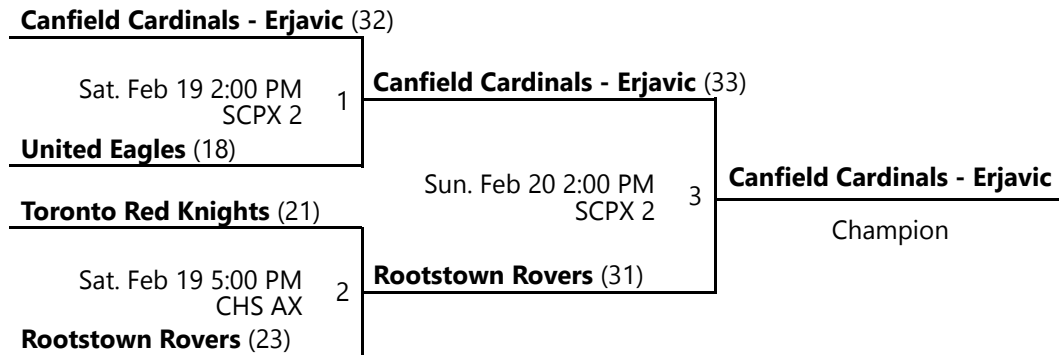

2022 EASTERN OHIO YOUTH BASKETBALL WINTER 6TH GRADE BOYS SILVER POOL B CONSOLATION

Jan 8 - Feb 20, 2022

CHS AX - Columbiana High School Auxiliary SCPX 2 - Salem Centerplex Location 2

Away (Top), Home (Bottom)

Revised 2/20/2022 3:11 PM - Powered by [Exposure Basketball Events](#)