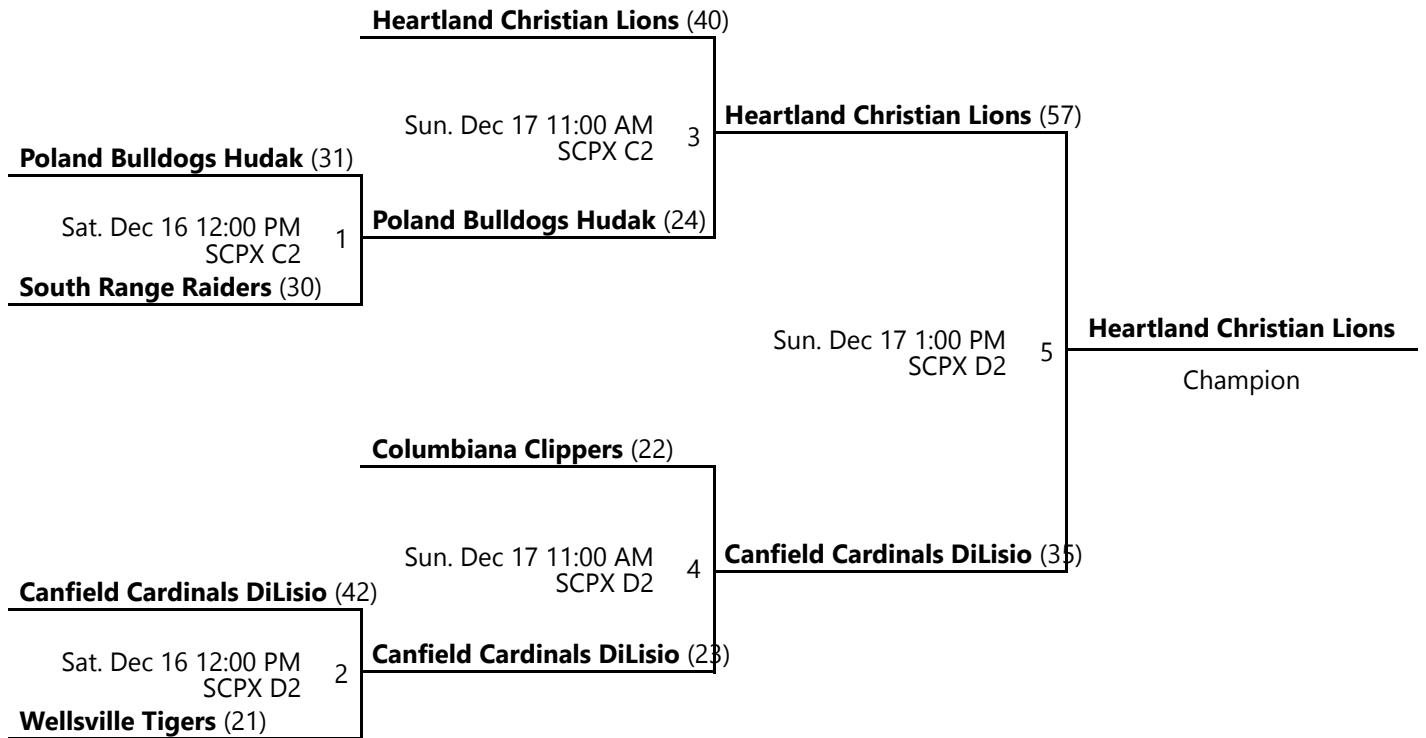

2023 EASTERN OHIO YOUTH BASKETBALL FALL LEAGUE 2ND GRADE BOYS GOLD CHAMPIONSHIP

Nov 4 - Dec 17, 2023

SCPX C2 - Salem Centerplex Court C2   SCPX D2 - Salem Centerplex Court D2

Away (Top), Home (Bottom)

Revised 12/17/2023 2:04 PM - Powered by [Exposure Basketball Events](#)