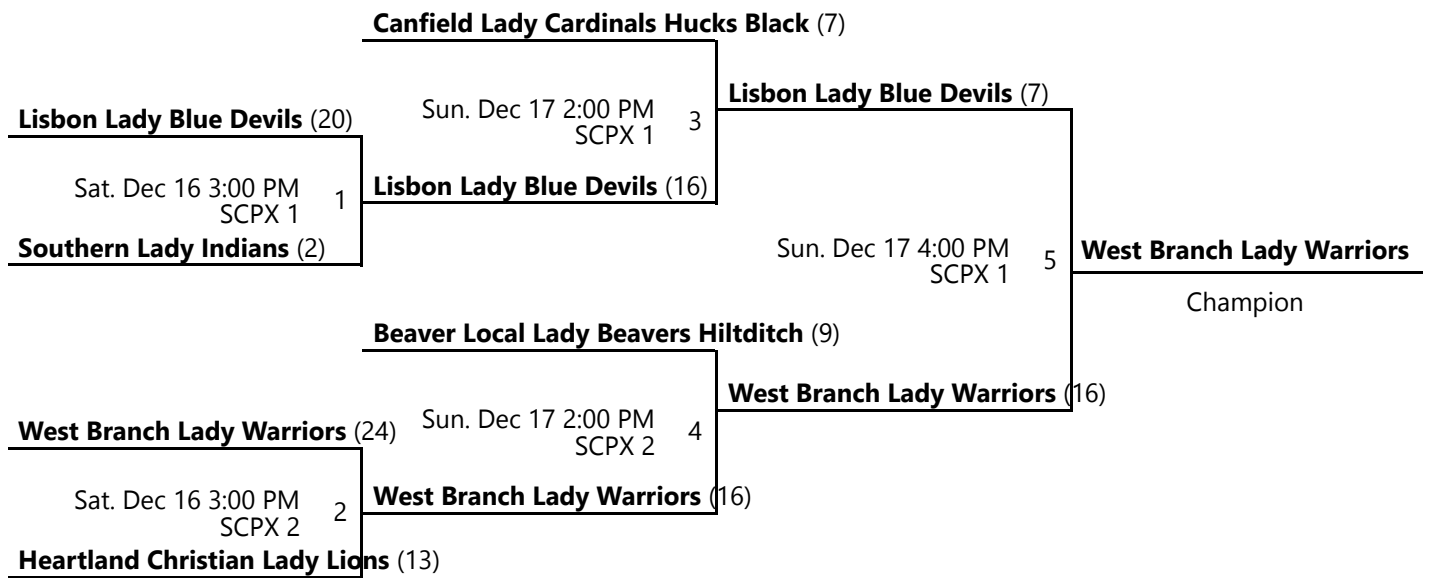

2023 EASTERN OHIO YOUTH BASKETBALL FALL LEAGUE 3RD GRADE GIRLS SILVER CHAMPIONSHIP

Nov 4 - Dec 17, 2023

SCPX 1 - Salem Centerplex Court 1   SCPX 2 - Salem Centerplex Location 2

Away (Top), Home (Bottom)

Revised 12/17/2023 4:51 PM - Powered by [Exposure Basketball Events](#)

2023 EASTERN OHIO YOUTH BASKETBALL FALL LEAGUE

Nov 4 - Dec 17, 2023

4TH GRADE GIRLS

A						
	W	L	PD	PA	PS	
Salem Lady Quakers	10	0	140	61	310	1st
West Branch Lady Warriors	8	2	90	102	236	2nd
Beaver Local Lady Beavers Dray	8	2	60	103	177	3rd
Southern Lady Indians	8	2	83	120	240	4th
United Lady Eagles	7	3	44	105	152	5th
Columbiana Lady Clippers	7	3	41	127	189	6th
Crestview Lady Rebels	6	4	-5	145	124	7th
Lisbon Lady Blue Devils	4	6	-9	106	97	8th
East Liverpool Lady Potters	4	6	-22	142	107	9th
Western Reserve Lady Blue Devils Blue	3	7	-43	179	146	10th
Western Reserve Lady Blue Devils Red	3	7	-49	163	103	11th
Heartland Christian Lady Lions	2	8	-60	202	122	12th
Poland Lady Bulldogs	2	8	-65	179	91	13th
Beaver Local Lady Beavers Boley	1	9	-114	294	95	14th
Beaver Local Lady Beavers Wiley	2	8	-91	240	79	15th

Date	Time	Venue	Court	Away	Home	Score
Sat. 11/4	11:00 AM	CRHS	AX	Crestview Lady Rebels	United Lady Eagles	10 - 4
Sat. 11/4	1:00 PM	SCC	2	Poland Lady Bulldogs	West Branch Lady Warriors	6 - 27
Sat. 11/4	2:00 PM	CRHS	MN	Beaver Local Lady Beavers Dray	Crestview Lady Rebels	24 - 4
Sat. 11/4	2:00 PM	SOU	1	Southern Lady Indians	Beaver Local Lady Beavers Wiley	44 - 4
Sat. 11/4	4:00 PM	SOU	2	Heartland Christian Lady Lions	Southern Lady Indians	9 - 30
Sun. 11/5	10:00 AM	ELHS	1	Beaver Local Lady Beavers Dray	East Liverpool Lady Potters	30 - 7
Sun. 11/5	11:00 AM	WRHS	1	Poland Lady Bulldogs	Western Reserve Lady Blue Devils Blue	14 - 17
Sun. 11/5	11:00 AM	SCPX	2	Salem Lady Quakers	United Lady Eagles	15 - 1
Sun. 11/5	12:00 PM	ELHS	1	East Liverpool Lady Potters	Lisbon Lady Blue Devils	6 - 16
Sun. 11/5	12:00 PM	WMS	1	Beaver Local Lady Beavers Dray	Southern Lady Indians	21 - 20
Sun. 11/5	2:00 PM	SCC	1	Beaver Local Lady Beavers Wiley	West Branch Lady Warriors	8 - 36
Sun. 11/5	2:00 PM	WRHS	2	Poland Lady Bulldogs	Western Reserve Lady Blue Devils Red	10 - 2
Sun. 11/5	3:00 PM	WRHS	2	Columbiana Lady Clippers	Western Reserve Lady Blue Devils Blue	30 - 10
Sun. 11/5	5:00 PM	WRHS	1	Columbiana Lady Clippers	Western Reserve Lady Blue Devils Red	22 - 8
Sun. 11/5	6:00 PM	SCPX	2	Heartland Christian Lady Lions	Salem Lady Quakers	7 - 35
Sat. 11/11	10:00 AM	WRHS	2	West Branch Lady Warriors	Western Reserve Lady Blue Devils Blue	20 - 7
Sat. 11/11	12:00 PM	WRHS	2	West Branch Lady Warriors	Western Reserve Lady Blue Devils Red	24 - 6
Sat. 11/11	5:00 PM	SCPX	2	Salem Lady Quakers	Beaver Local Lady Beavers Wiley	47 - 5
Sat. 11/11	6:00 PM	SCPX	1	East Liverpool Lady Potters	United Lady Eagles	19 - 18
Sat. 11/11	6:00 PM	SCPX	2	Heartland Christian Lady Lions	Poland Lady Bulldogs	22 - 12
Sat. 11/11	7:00 PM	SCPX	1	Crestview Lady Rebels	Salem Lady Quakers	3 - 38
Sat. 11/11	7:00 PM	SCPX	2	East Liverpool Lady Potters	Poland Lady Bulldogs	18 - 8