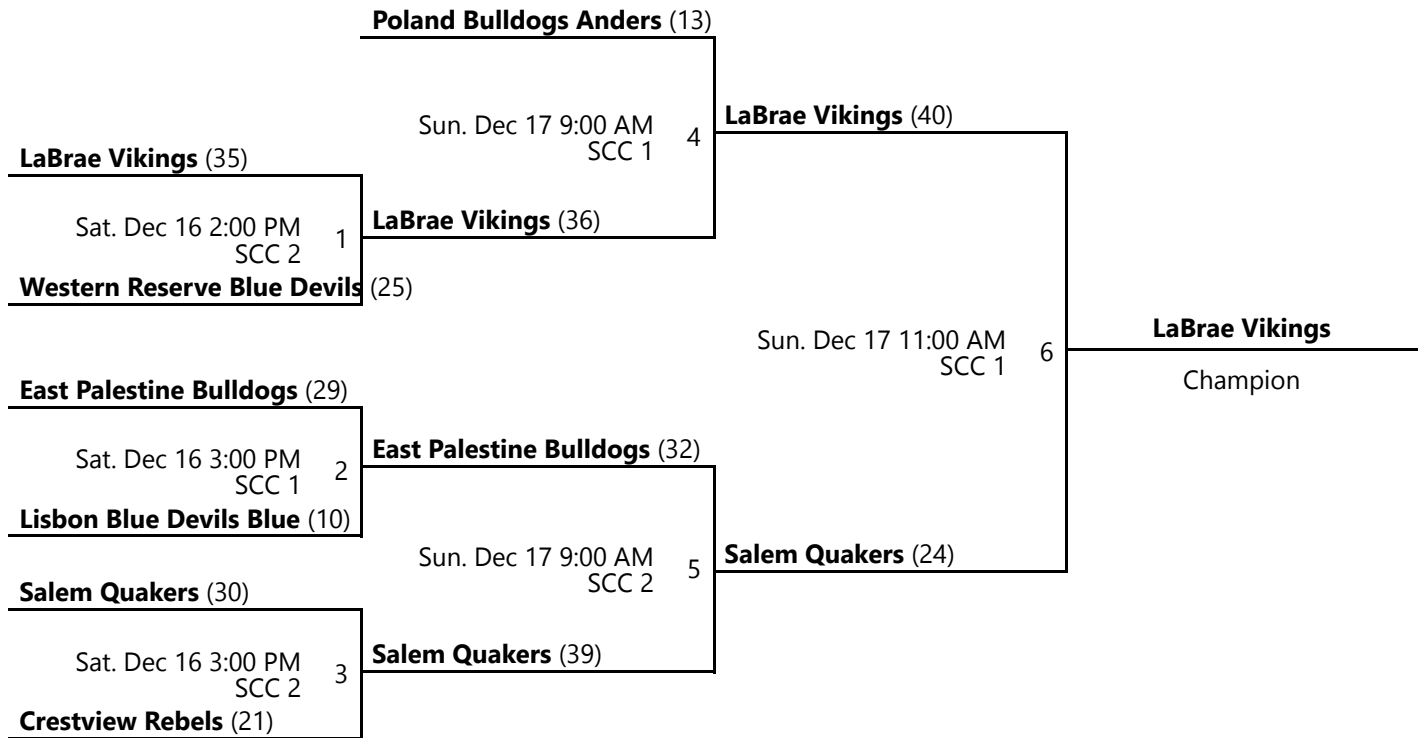

2023 EASTERN OHIO YOUTH BASKETBALL FALL LEAGUE 6TH GRADE BOYS GOLD CHAMPIONSHIP SEEDS 9- 16

Nov 4 - Dec 17, 2023

SCC 1 - Salem Community Center Court 1   SCC 2 - Salem Community Center Location 2

Away (Top), Home (Bottom)

Revised 12/17/2023 11:52 AM - Powered by [Exposure Basketball Events](#)

2023 EASTERN OHIO YOUTH BASKETBALL FALL LEAGUE

Nov 4 - Dec 17, 2023

K-1ST-2ND GRADE CO-ED

A						
	W	L	PD	PA	PS	
Austintown Lady Falcons	10	0	138	188	400	1st
Columbiana Lady Clippers	8	2	94	200	329	2nd
Western Reserve Lady Blue Devils White	8	2	78	201	346	3rd
Western Reserve Lady Blue Devils Blue	5	5	22	276	316	4th
Heartland Lions Black	2	4	-53	212	142	5th
Southern Lady Indians	2	6	-34	241	192	6th
Lisbon Blue Devils	1	5	-59	222	140	7th
Poland Lady Bulldogs	1	7	-80	292	162	8th
Heartland Lady Lions White	2	8	-106	380	185	9th

Date	Time	Venue	Court	Away	Home	Score
Sat. 11/4	10:00 AM	SCPX	B1	Poland Lady Bulldogs	Western Reserve Lady Blue Devils Blue	22 - 37
Sat. 11/4	10:00 AM	SCPX	C2	Southern Lady Indians	Western Reserve Lady Blue Devils White	10 - 28
Sat. 11/4	11:00 AM	SCPX	C2	Columbiana Lady Clippers	Heartland Lady Lions White	34 - 15
Sat. 11/4	12:00 PM	SCPX	A1	Columbiana Lady Clippers	Poland Lady Bulldogs	37 - 13
Sat. 11/4	12:00 PM	SCPX	B1	Heartland Lady Lions White	Southern Lady Indians	18 - 13
Sat. 11/4	12:00 PM	SCPX	C2	Western Reserve Lady Blue Devils Blue	Western Reserve Lady Blue Devils White	26 - 35
Sat. 11/11	2:00 PM	WRHS	2	Austintown Lady Falcons	Western Reserve Lady Blue Devils Blue	30 - 15
Sat. 11/11	3:00 PM	WRHS	2	Austintown Lady Falcons	Western Reserve Lady Blue Devils White	28 - 11
Sat. 11/11	3:00 PM	SCPX	C2	Columbiana Lady Clippers	Poland Lady Bulldogs	36 - 19
Sat. 11/11	4:00 PM	SCPX	D2	Heartland Lady Lions White	Poland Lady Bulldogs	12 - 28
Sat. 11/18	10:00 AM	SCPX	C2	Heartland Lions Black	Poland Lady Bulldogs	33 - 28
Sat. 11/18	10:00 AM	SCPX	D2	Lisbon Blue Devils	Southern Lady Indians	35 - 31
Sat. 11/18	11:00 AM	SCPX	C2	Columbiana Lady Clippers	Austintown Lady Falcons	28 - 39
Sat. 11/18	11:00 AM	SCPX	D2	Heartland Lady Lions White	Western Reserve Lady Blue Devils White	23 - 45
Sat. 11/18	12:00 PM	SCPX	C2	Lisbon Blue Devils	Western Reserve Lady Blue Devils White	21 - 53
Sat. 11/18	12:00 PM	SCPX	D2	Heartland Lady Lions White	Southern Lady Indians	16 - 32
Sat. 11/18	1:00 PM	SCPX	C2	Poland Lady Bulldogs	Austintown Lady Falcons	15 - 41
Sat. 11/18	1:00 PM	SCPX	D2	Heartland Lions Black	Western Reserve Lady Blue Devils Blue	34 - 32
Sat. 11/18	2:00 PM	SCPX	D2	Columbiana Lady Clippers	Western Reserve Lady Blue Devils Blue	34 - 25
Sat. 11/25	8:00 AM	SCPX	D2	Columbiana Lady Clippers	Western Reserve Lady Blue Devils White	30 - 22
Sat. 11/25	9:00 AM	SCPX	D2	Western Reserve Lady Blue Devils Blue	Southern Lady Indians	40 - 30
Sat. 11/25	10:00 AM	SCPX	D2	Heartland Lions Black	Western Reserve Lady Blue Devils White	16 - 31
Sat. 11/25	11:00 AM	SCPX	D2	Western Reserve Lady Blue Devils Blue	Austintown Lady Falcons	28 - 37
Sat. 11/25	4:00 PM	SCPX	D2	Heartland Lady Lions White	Austintown Lady Falcons	20 - 55
Sat. 11/25	5:00 PM	SCPX	D2	Heartland Lady Lions White	Lisbon Blue Devils	35 - 30
Sat. 12/2	9:00 AM	SCPX	C2	Columbiana Lady Clippers	Heartland Lions Black	48 - 28
Sat. 12/2	9:00 AM	SCPX	D2	Heartland Lady Lions White	Western Reserve Lady Blue Devils White	13 - 55
Sat. 12/2	10:00 AM	SCPX	C2	Austintown Lady Falcons	Heartland Lions Black	31 - 10