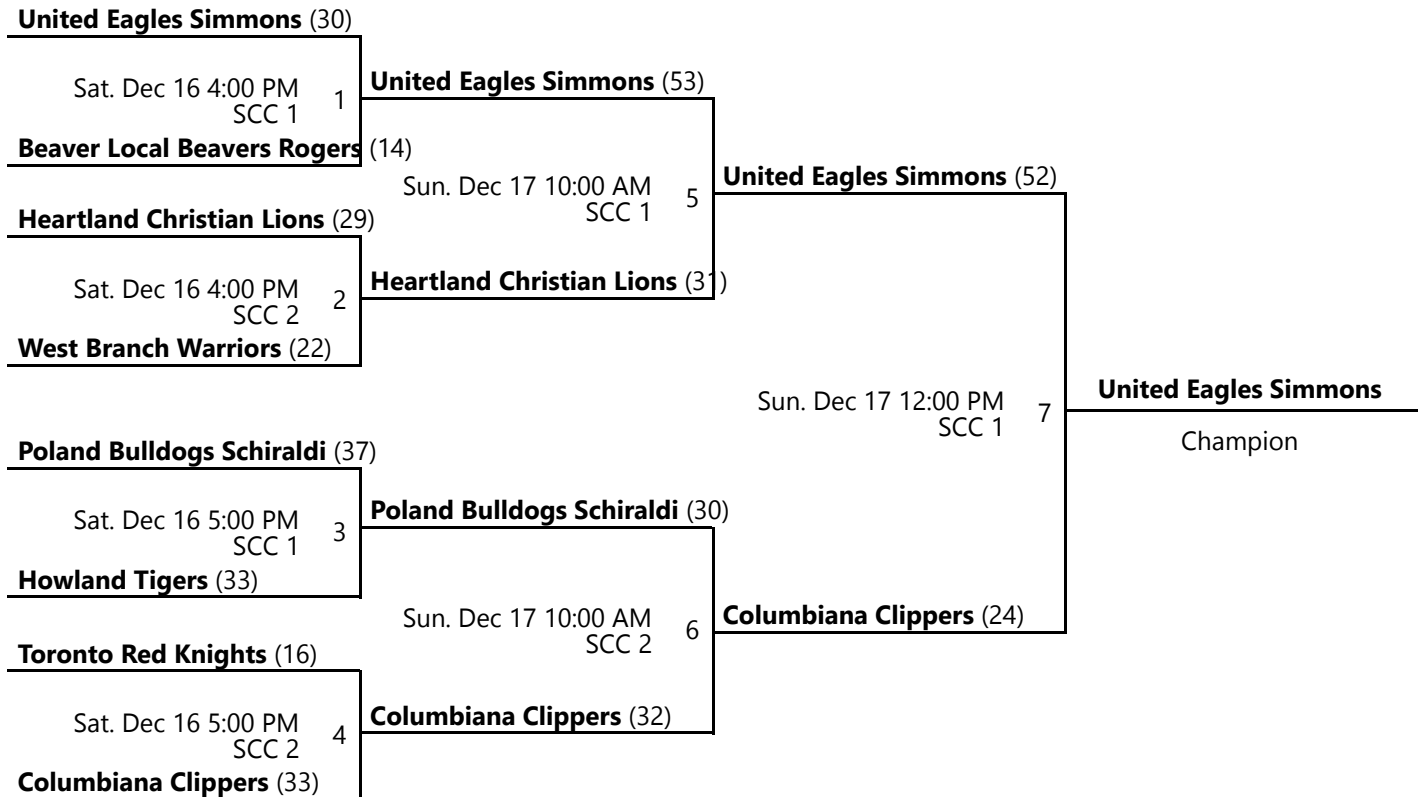

2023 EASTERN OHIO YOUTH BASKETBALL FALL LEAGUE 6TH GRADE BOYS GOLD CHAMPIONSHIP SEEDS 1-8

Nov 4 - Dec 17, 2023

SCC 1 - Salem Community Center Court 1   SCC 2 - Salem Community Center Location 2

Away (Top), Home (Bottom)

Revised 12/17/2023 1:09 PM - Powered by [Exposure Basketball Events](#)