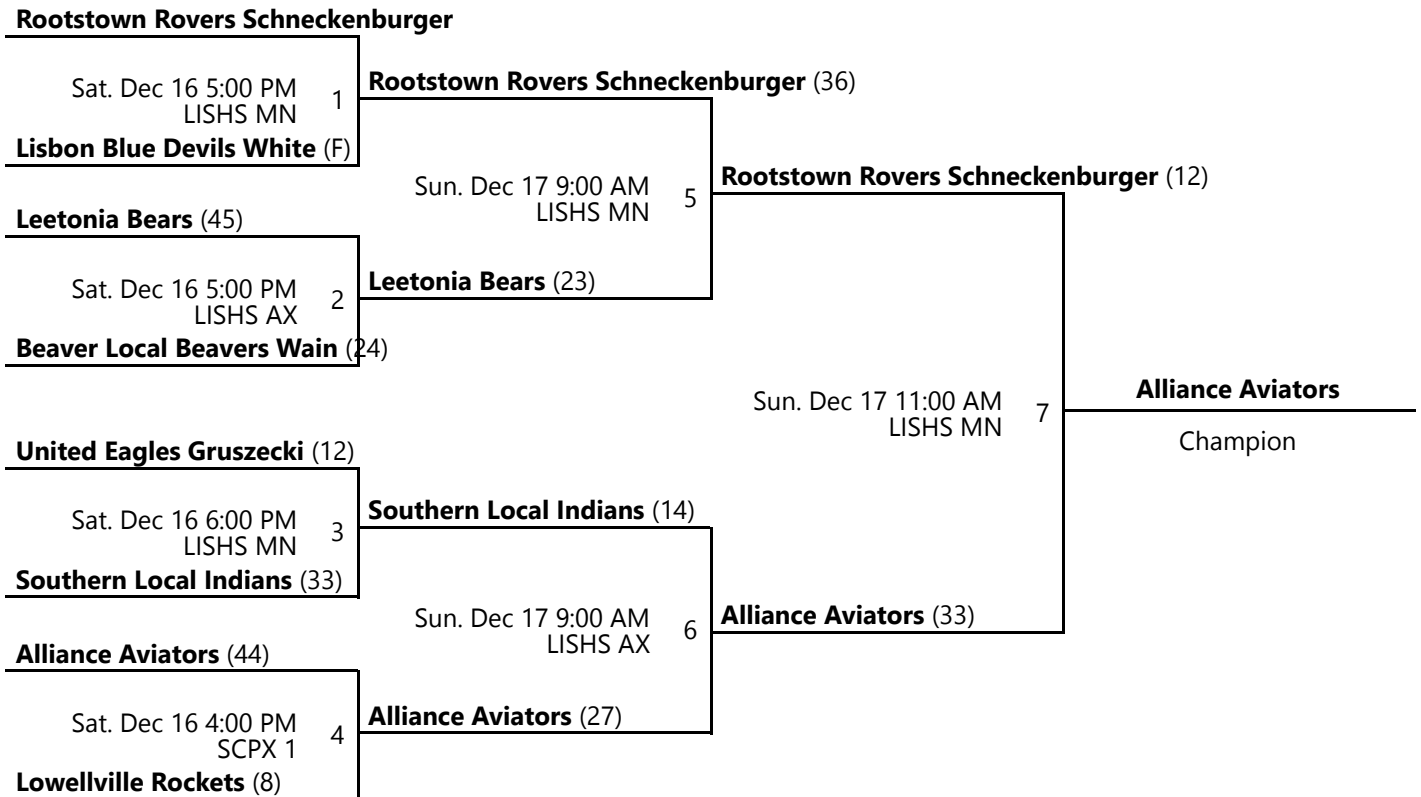

2023 EASTERN OHIO YOUTH BASKETBALL FALL LEAGUE 6TH GRADE BOYS SILVER CHAMPIONSHIP

Nov 4 - Dec 17, 2023

LISHS AX - Lisbon High School Auxiliary   LISHS MN - Lisbon High School Main   SCPX 1 - Salem Centerplex Court 1

Away (Top), Home (Bottom)

Revised 12/17/2023 11:49 AM - Powered by [Exposure Basketball Events](#)