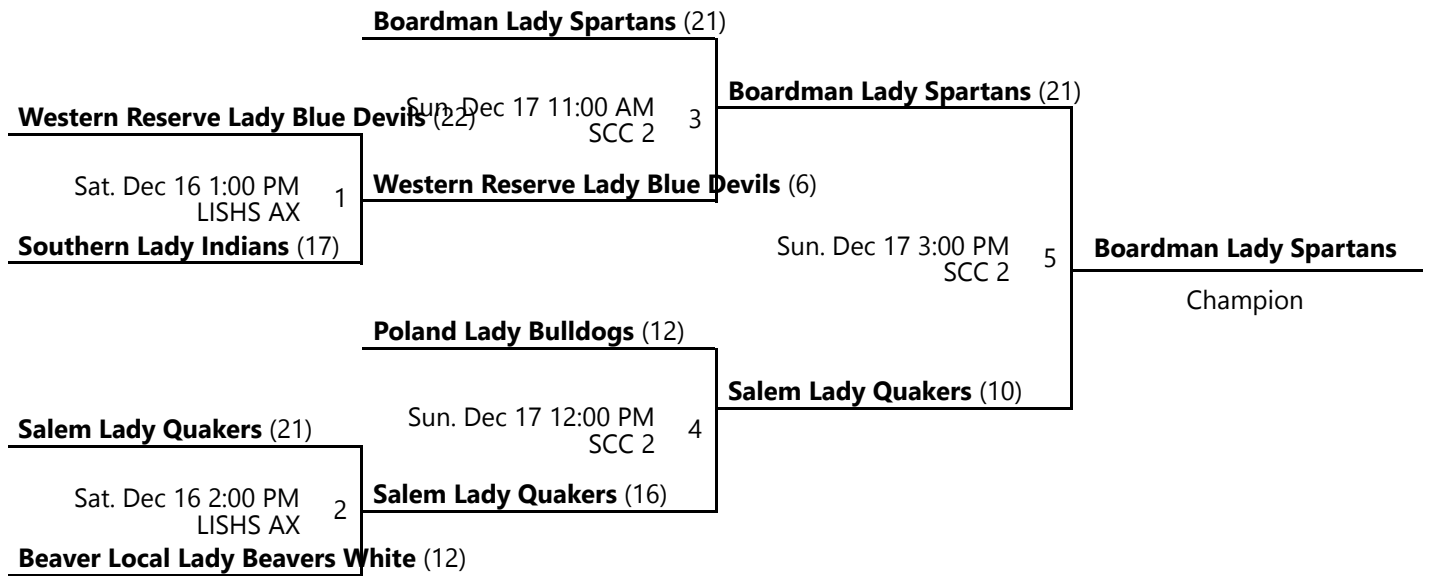

2023 EASTERN OHIO YOUTH BASKETBALL FALL LEAGUE 6TH GRADE GIRLS GOLD CHAMPIONSHIP SEEDS 7-12

Nov 4 - Dec 17, 2023

LISHS AX - Lisbon High School Auxiliary   SCC 2 - Salem Community Center Location 2

Away (Top), Home (Bottom)

Revised 12/17/2023 4:01 PM - Powered by [Exposure Basketball Events](#)