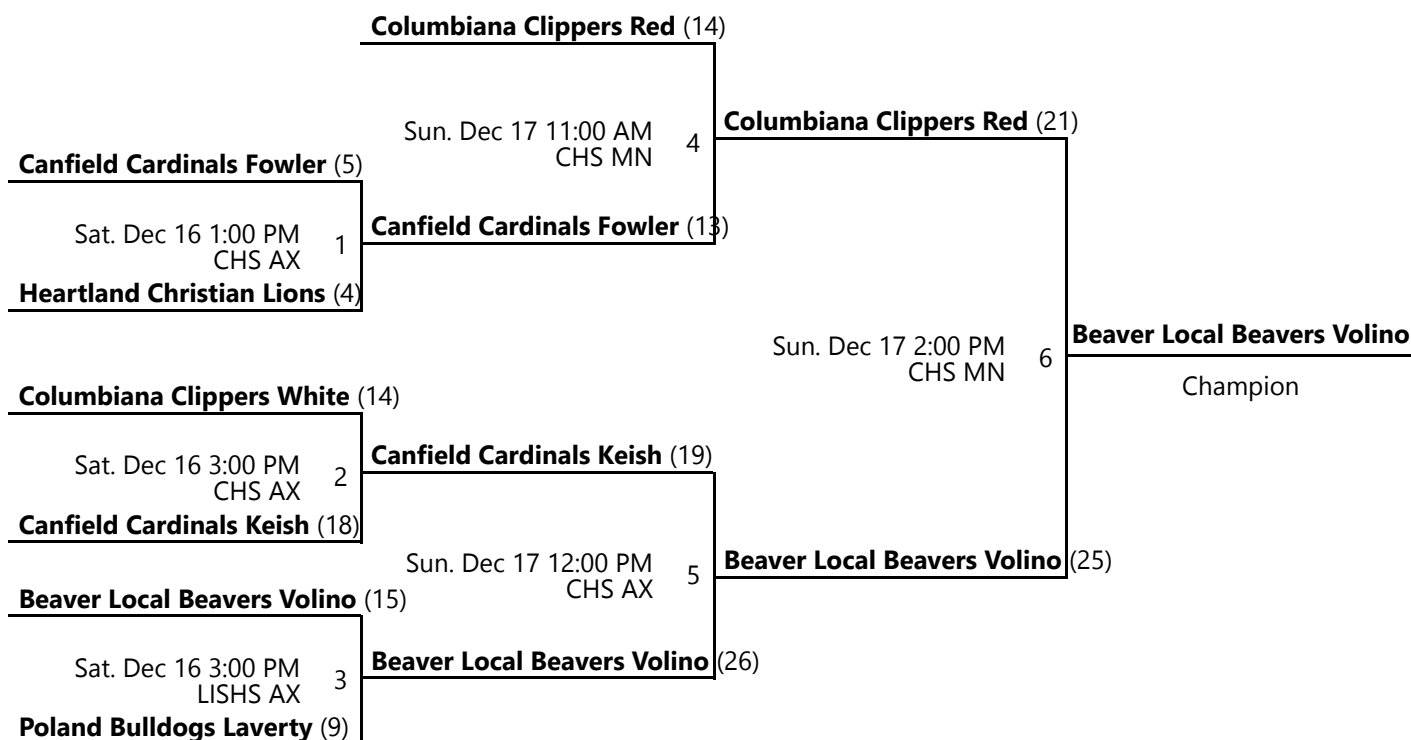

CRHS - Crestview Rebels High School
SCPX - Salem Centerplex
UHS - United High School

Courts

1 - Court 1
2 - Court 2

MN - Main

AX - Auxiliary

2023 EASTERN OHIO YOUTH BASKETBALL FALL LEAGUE 3RD GRADE BOYS SILVER CHAMPIONSHIP

Nov 4 - Dec 17, 2023

CHS AX - Columbiana High School Auxiliary CHS MN - Columbiana High School Main

LISHS AX - Lisbon High School Auxiliary

Away (Top), Home (Bottom)

Revised 12/17/2023 3:37 PM - Powered by [Exposure Basketball Events](#)