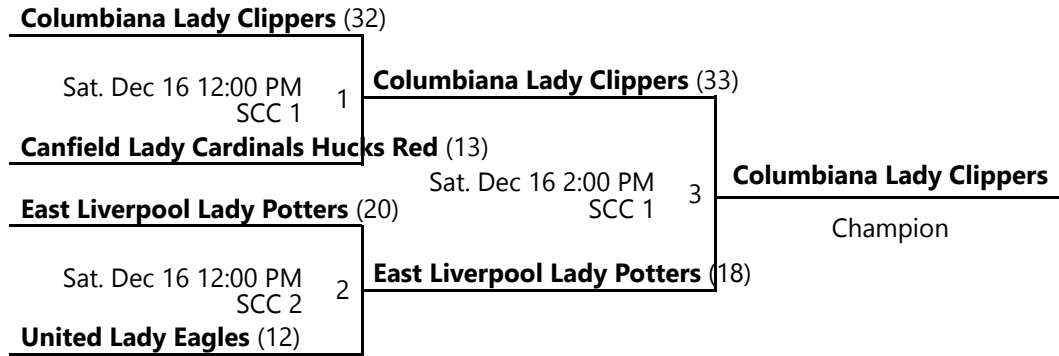

2023 EASTERN OHIO YOUTH BASKETBALL FALL I 3RD GRADE GIRLS GOLD CHAMPIONSHIP

Nov 4 - Dec 17, 2023

SCC 1 - Salem Community Center Court 1 SCC 2 - Salem Community Center Location 2

Away (Top), Home (Bottom)