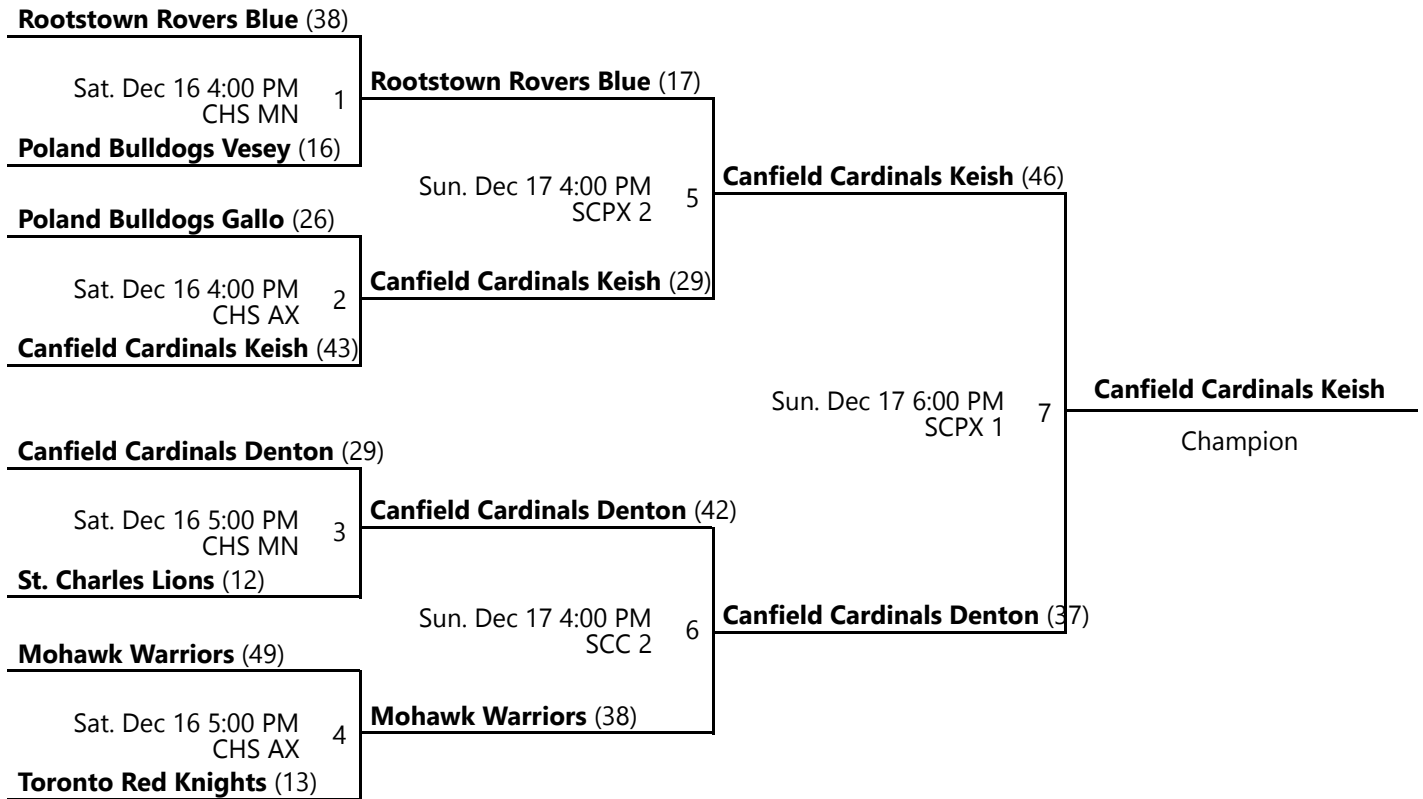

2023 EASTERN OHIO YOUTH BASKETBALL FALL LEAGUE 5TH GRADE BOYS GOLD CHAMPIONSHIP SEEDS 1-8

Nov 4 - Dec 17, 2023

CHS AX - Columbiana High School Auxiliary   CHS MN - Columbiana High School Main

SCC 2 - Salem Community Center Location 2   SCPX 1 - Salem Centerplex Court 1   SCPX 2 - Salem Centerplex Location 2

Away (Top), Home (Bottom)

Revised 12/17/2023 9:23 PM - Powered by [Exposure Basketball Events](#)