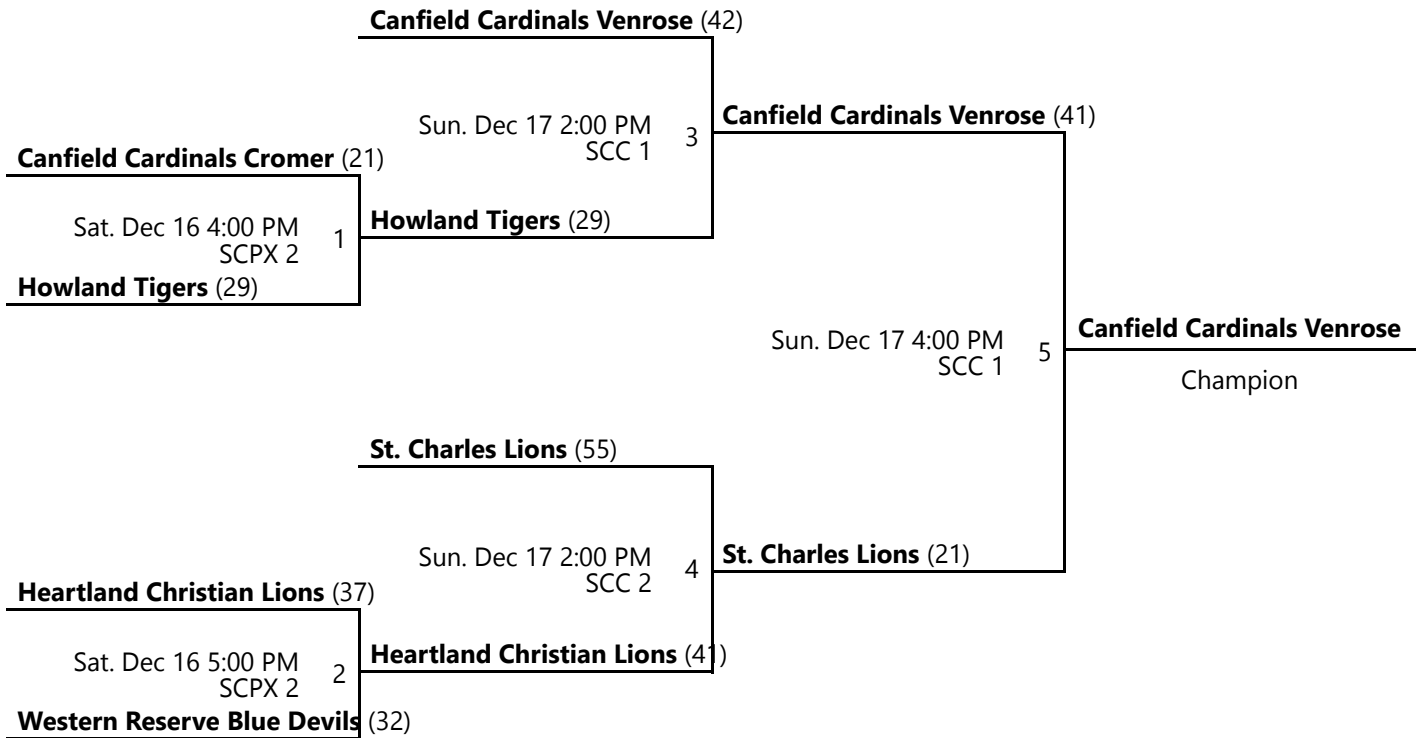

2023 EASTERN OHIO YOUTH BASKETBALL FALL LEAGUE 4TH GRADE BOYS GOLD CHAMPIONSHIP

Nov 4 - Dec 17, 2023

SCC 1 - Salem Community Center Court 1   SCC 2 - Salem Community Center Location 2

SCPX 2 - Salem Centerplex Location 2

Away (Top), Home (Bottom)

Revised 12/17/2023 5:01 PM - Powered by [Exposure Basketball Events](#)