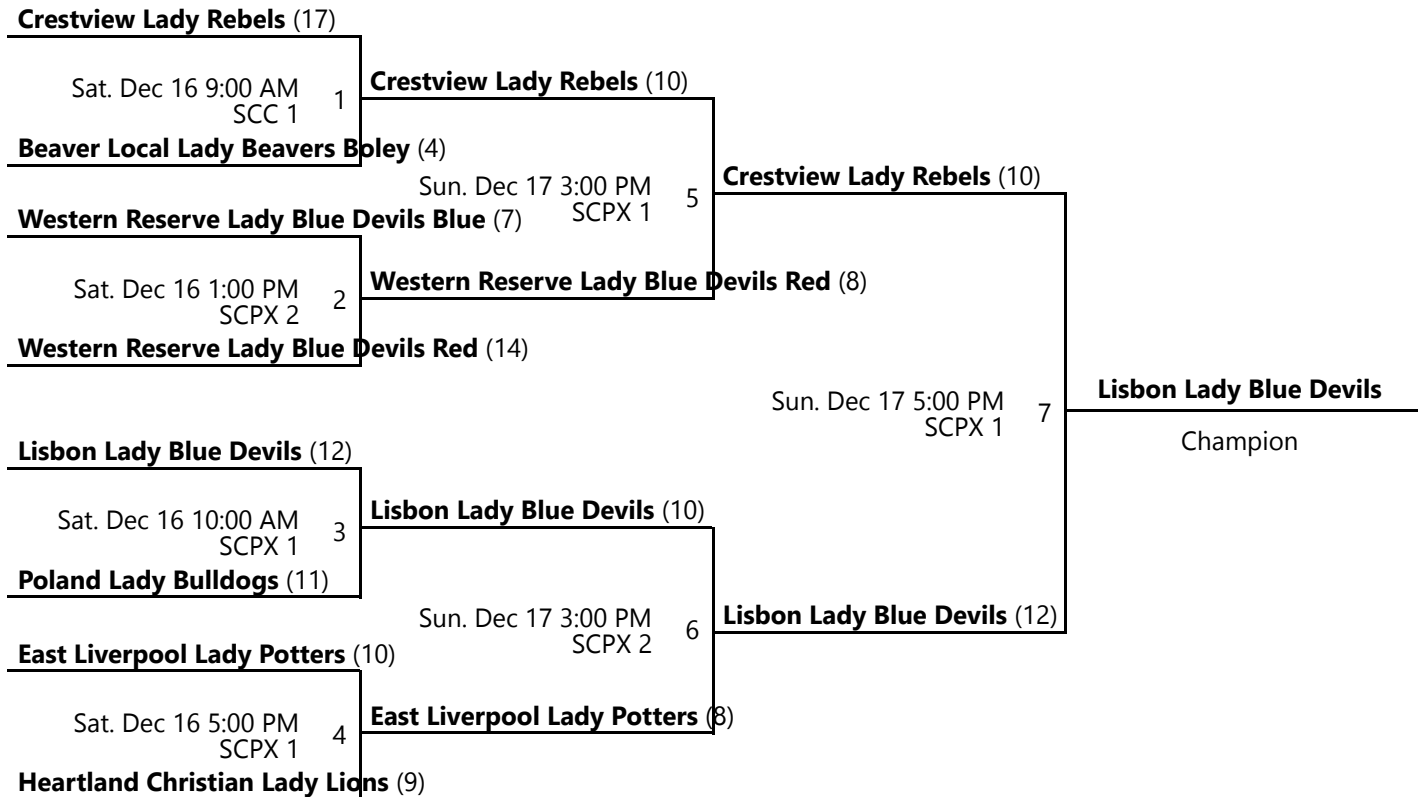

2023 EASTERN OHIO YOUTH BASKETBALL FALL LEAGUE 4TH GRADE GIRLS SILVER CHAMPIONSHIP

Nov 4 - Dec 17, 2023

SCC 1 - Salem Community Center Court 1   SCPX 1 - Salem Centerplex Court 1   SCPX 2 - Salem Centerplex Location 2

Away (Top), Home (Bottom)

Revised 12/17/2023 6:13 PM - Powered by [Exposure Basketball Events](#)