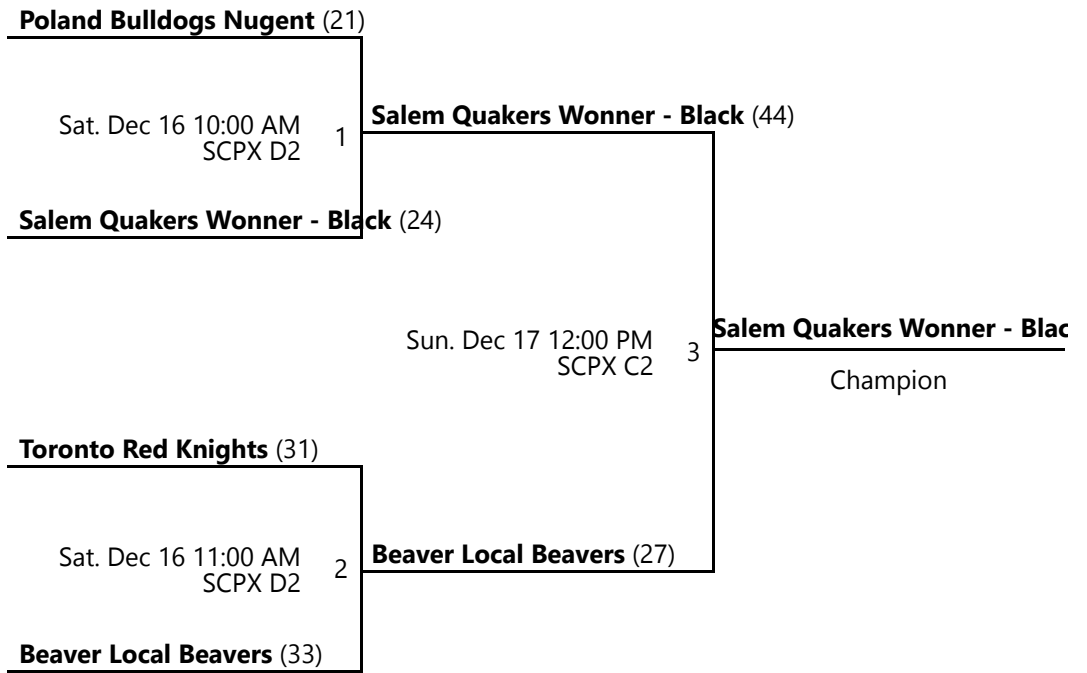

Revised 12/17/2023 6:09 PM - Powered by [Exposure Basketball Events](#)

2023 EASTERN OHIO YOUTH BASKETBALL FALL LEAGUE 2ND GRADE BOYS GOLD CHAMPIONSHIP

Nov 4 - Dec 17, 2023

SCPX C2 - Salem Centerplex Court C2 SCPX D2 - Salem Centerplex Court D2

Away (Top), Home (Bottom)

Revised 12/17/2023 2:04 PM - Powered by [Exposure Basketball Events](#)

2023 EASTERN OHIO YOUTH BASKETBALL FALL LEAGUE 2ND GRADE BOYS SILVER CHAMPIONSHIP

Nov 4 - Dec 17, 2023

SCPX C2 - Salem Centerplex Court C2 SCPX D2 - Salem Centerplex Court D2