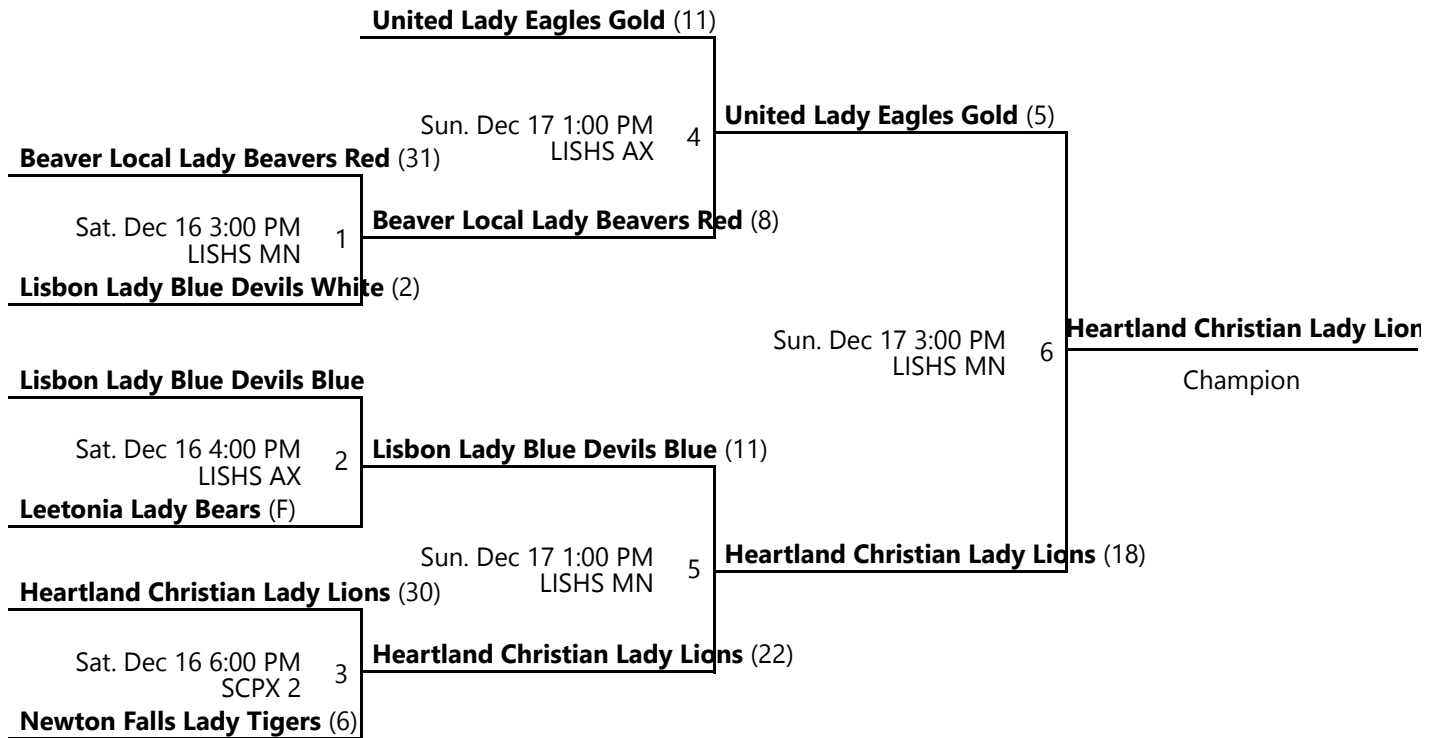

2023 EASTERN OHIO YOUTH BASKETBALL FALL LEAGUE 6TH GRADE GIRLS SILVER CHAMPIONSHIP

Nov 4 - Dec 17, 2023

LISHS AX - Lisbon High School Auxiliary   LISHS MN - Lisbon High School Main   SCPX 2 - Salem Centerplex Location 2

Away (Top), Home (Bottom)

Revised 12/17/2023 3:59 PM - Powered by [Exposure Basketball Events](#)