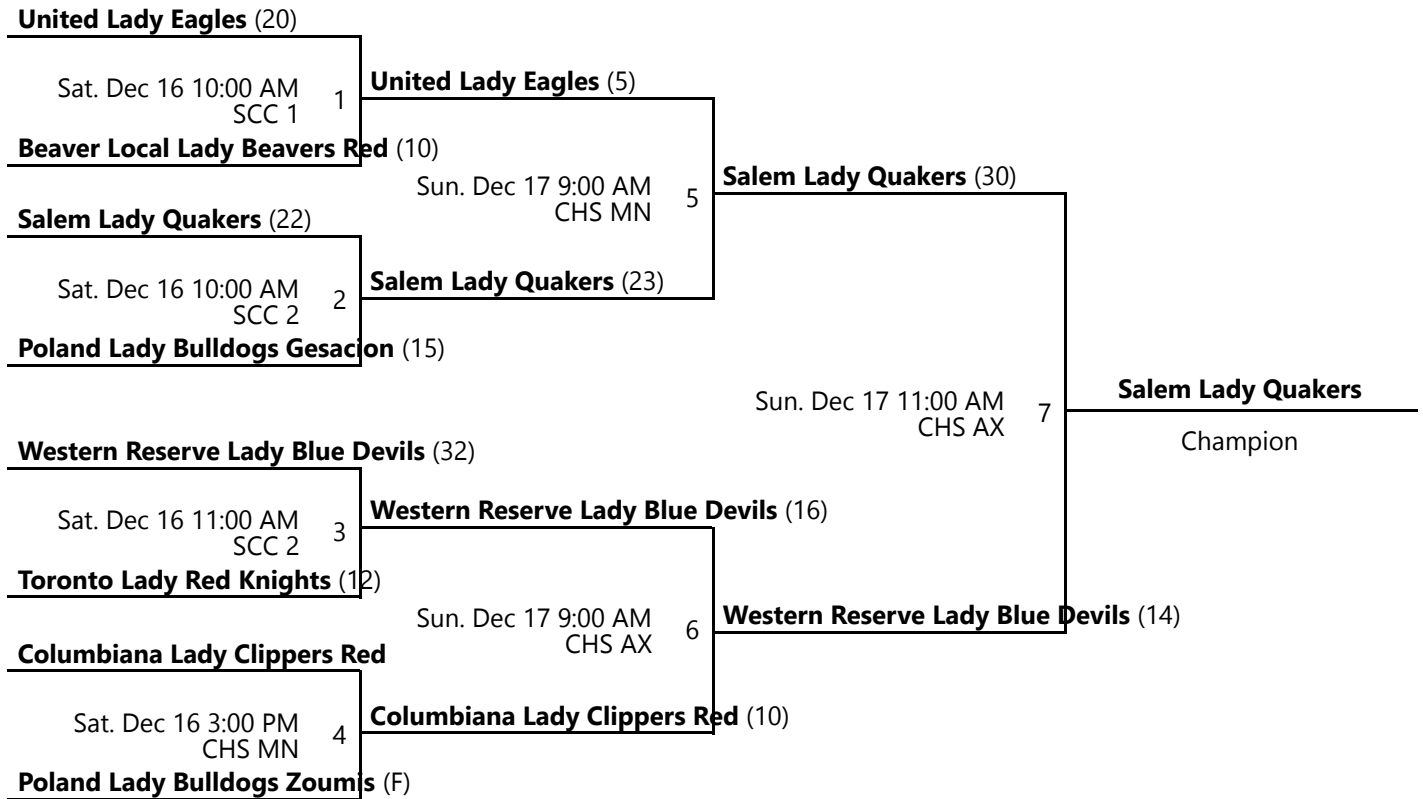

Nov 4 - Dec 17, 2023

CHS AX - Columbiana High School Auxiliary CHS MN - Columbiana High School Main
 SCC 1 - Salem Community Center Court 1 SCC 2 - Salem Community Center Location 2

Away (Top), Home (Bottom)