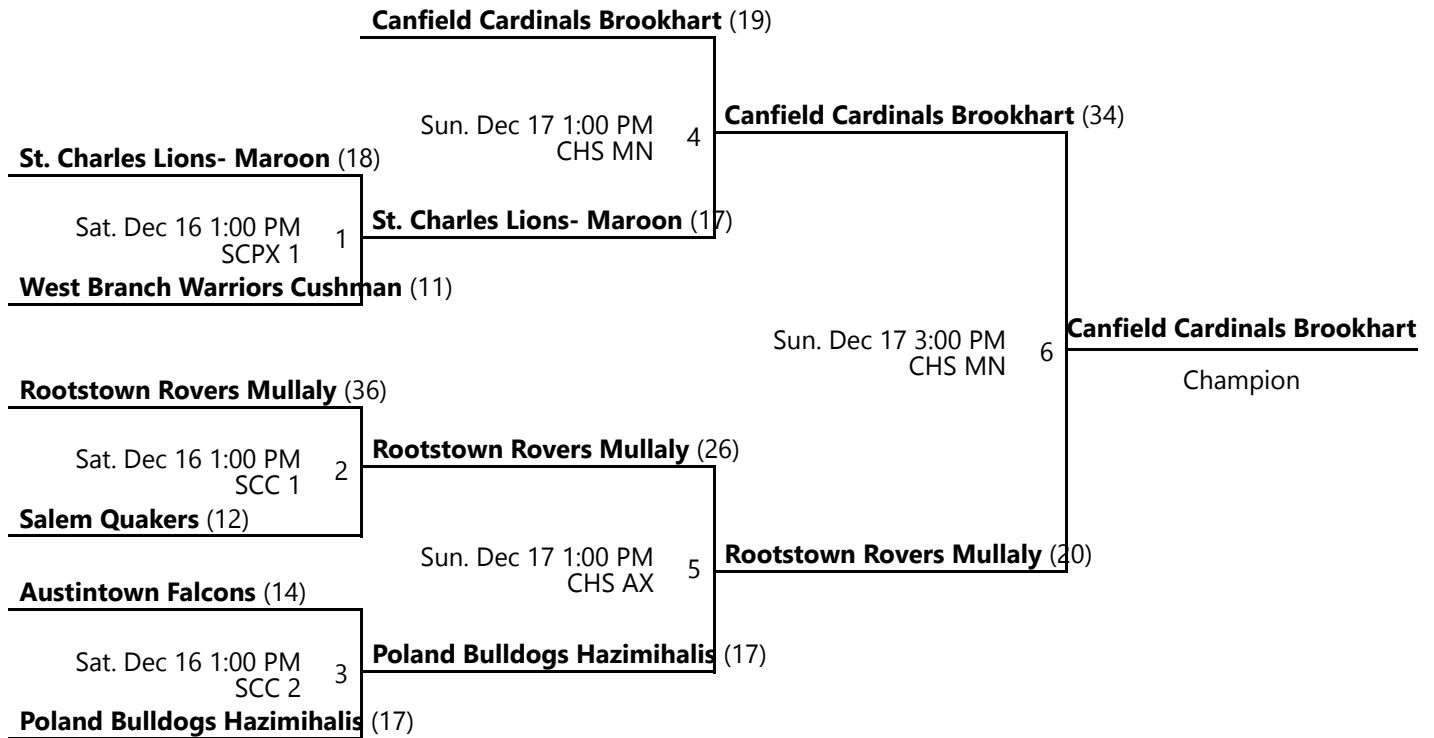

2023 EASTERN OHIO YOUTH BASKETBALL FALL LEAGUE 3RD GRADE BOYS GOLD CHAMPIONSHIP

Nov 4 - Dec 17, 2023

CHS AX - Columbiana High School Auxiliary   CHS MN - Columbiana High School Main
SCC 1 - Salem Community Center Court 1   SCC 2 - Salem Community Center Location 2
SCPX 1 - Salem Centerplex Court 1

Away (Top), Home (Bottom)

Revised 12/17/2023 4:51 PM - Powered by [Exposure Basketball Events](#)