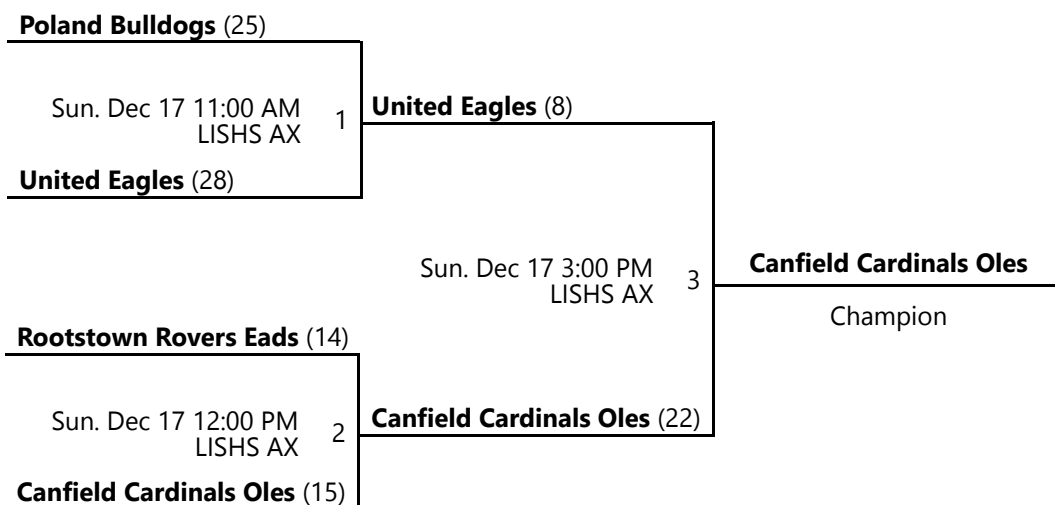

2023 EASTERN OHIO YOUTH BASKETBALL FALL LEAGUE 4TH GRADE BOYS SILVER CHAMPIONSHIP

Nov 4 - Dec 17, 2023

LISHS AX - Lisbon High School Auxiliary

Away (Top), Home (Bottom)

Revised 12/17/2023 3:51 PM - Powered by [Exposure Basketball Events](#)

2023 EASTERN OHIO YOUTH BASKETBALL FALL LEAGUE

Nov 4 - Dec 17, 2023

5TH GRADE BOYS

A						
	W	L	PD	PA	PS	
Rootstown Rovers Blue	9	1	126	154	407	1st
Canfield Cardinals Denton	9	1	100	238	390	2nd
Mohawk Warriors	9	1	83	194	352	3rd
Poland Bulldogs Gallo	9	1	74	200	311	4th
Canfield Cardinals Keish	8	2	75	232	369	5th
Toronto Red Knights	8	2	68	188	257	6th
St. Charles Lions	8	2	45	213	268	7th
Poland Bulldogs Vesey	7	3	69	207	330	8th
East Palestine Bulldogs Brown	6	4	37	201	251	9th
West Branch Warriors	6	4	3	223	235	10th
Beaver Local Beavers Bowyer	6	4	-21	269	232	11th
Canfield Cardinals Red	5	4	-1	231	217	12th
United Eagles	5	5	25	175	215	13th
Crestview Rebels	5	5	9	247	223	14th
Oak Glen Golden Bears Enochs	5	5	1	163	164	15th
Beaver Local Beavers Hambleton	4	6	2	240	266	16th
Columbiana Clippers White	4	6	-27	222	171	17th
Rootstown Rovers White	4	6	-61	280	179	18th
Heartland Christian Lions	3	7	3	288	321	19th
Salem Quakers	3	7	-54	245	176	20th
Western Reserve Blue Devils Blue	2	8	-36	245	209	21st
Lisbon Blue Devils	1	9	-99	302	148	22nd
Oak Glen Golden Bears Gregory	1	9	-71	261	153	23rd
Beaver Local Beavers Quinn	0	10	-134	346	122	24th
Leetonia Bears	0	10	-147	379	65	25th
Western Reserve Blue Devils White	1	4	-29	109	72	26th
Columbiana Clippers Red	3	7	-24	228	207	27th
East Palestine Bulldogs White	6	4	-16	260	230	28th
(A23)	-	-	-	-	-	29th

Date	Time	Venue	Court	Away	Home	Score
Sat. 11/4	12:00 PM	CRHS	AX	Crestview Rebels	United Eagles	18 - 15
Sat. 11/4	2:00 PM	CRHS	AX	Canfield Cardinals Denton	Poland Bulldogs Vesey	24 - 14
Sat. 11/4	3:00 PM	SCC	1	Lisbon Blue Devils	West Branch Warriors	12 - 22
Sat. 11/4	3:00 PM	SCPX	2	Canfield Cardinals Keish	Leetonia Bears	59 - 7
Sat. 11/4	3:00 PM	CRHS	AX	Canfield Cardinals Red	Columbiana Clippers Red	31 - 26
Sat. 11/4	4:00 PM	CRHS	MN	Crestview Rebels	East Palestine Bulldogs Brown	14 - 21
Sat. 11/4	4:00 PM	CRHS	AX	Columbiana Clippers White	Oak Glen Golden Bears Gregory	17 - 12
Sat. 11/4	5:00 PM	CRHS	MN	Beaver Local Beavers Hambleton	East Palestine Bulldogs White	17 - 20