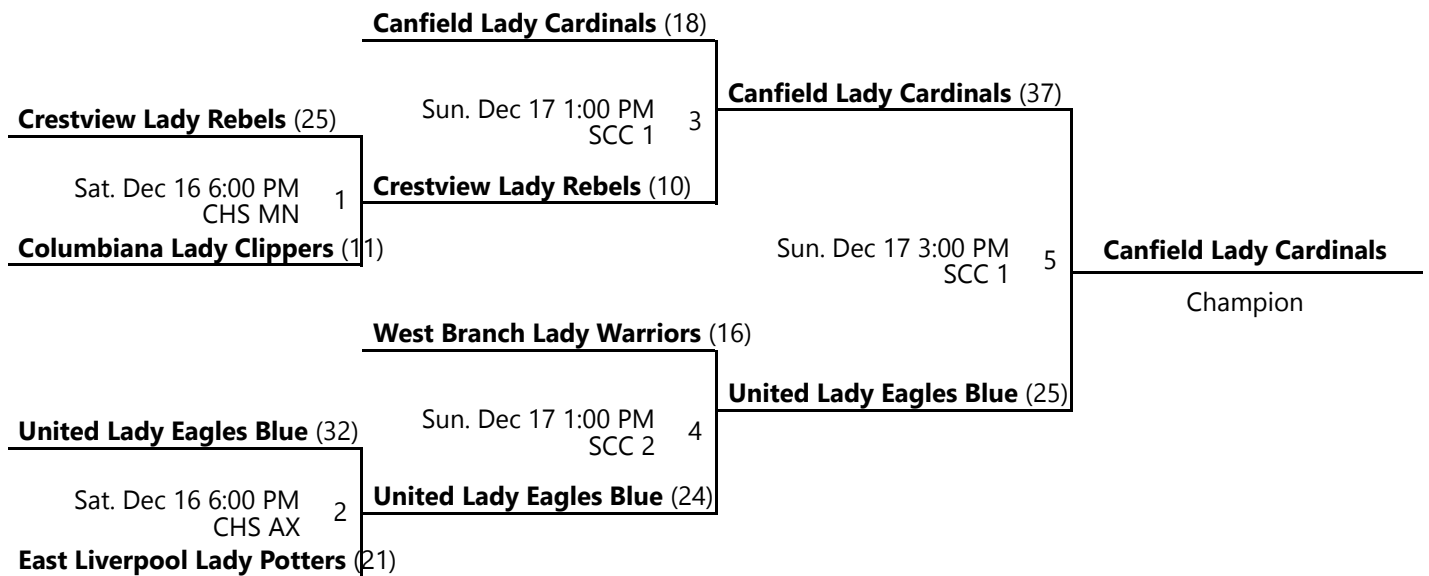

2023 EASTERN OHIO YOUTH BASKETBALL FALL LEAGUE 6TH GRADE GIRLS GOLD CHAMPIONSHIP SEEDS 1-6

Nov 4 - Dec 17, 2023

CHS AX - Columbiana High School Auxiliary   CHS MN - Columbiana High School Main

SCC 1 - Salem Community Center Court 1   SCC 2 - Salem Community Center Location 2

Away (Top), Home (Bottom)

Revised 12/17/2023 3:59 PM - Powered by [Exposure Basketball Events](#)