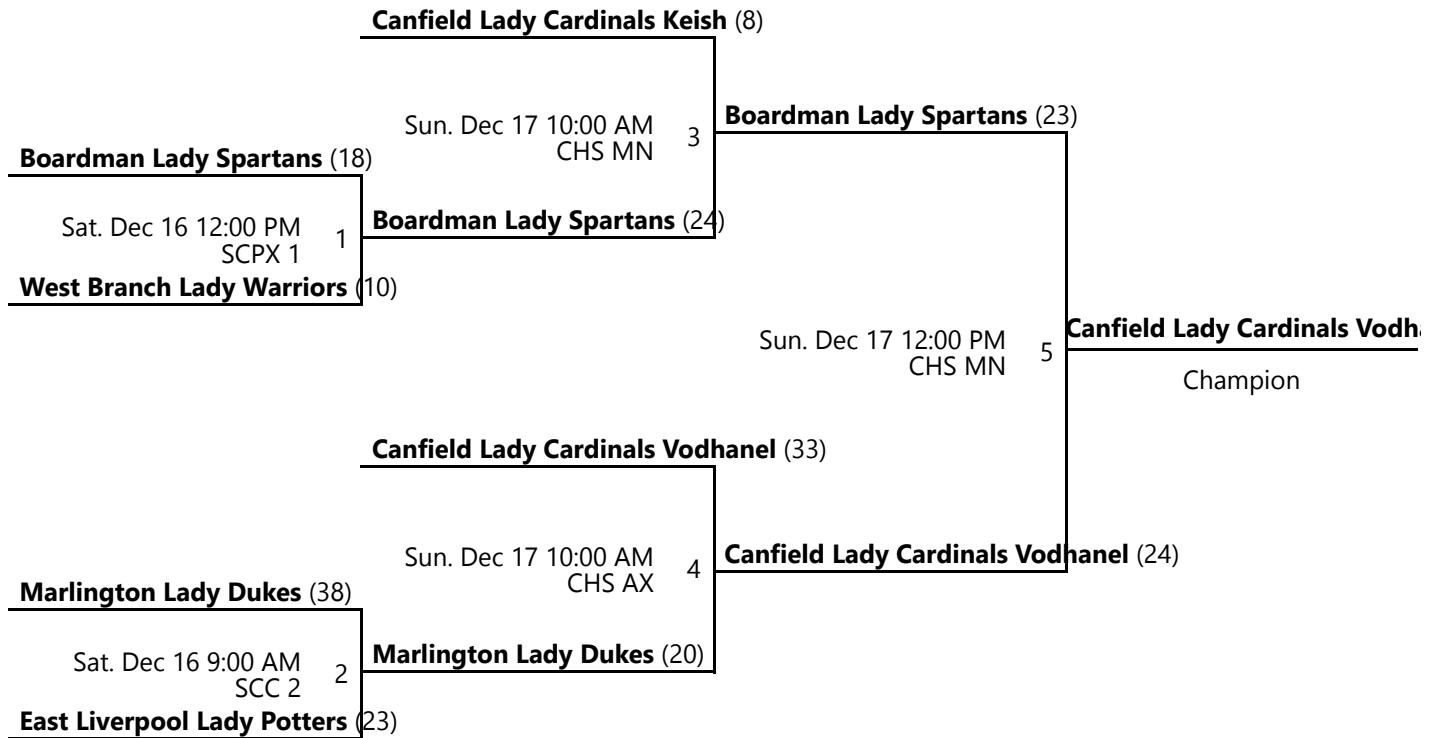

2023 EASTERN OHIO YOUTH BASKETBALL FALL LEAGUE 5TH GRADE GIRLS GOLD CHAMPIONSHIP

Nov 4 - Dec 17, 2023

CHS AX - Columbiana High School Auxiliary   CHS MN - Columbiana High School Main

SCC 2 - Salem Community Center Location 2   SCPX 1 - Salem Centerplex Court 1

Away (Top), Home (Bottom)

Revised 12/17/2023 1:27 PM - Powered by [Exposure Basketball Events](#)