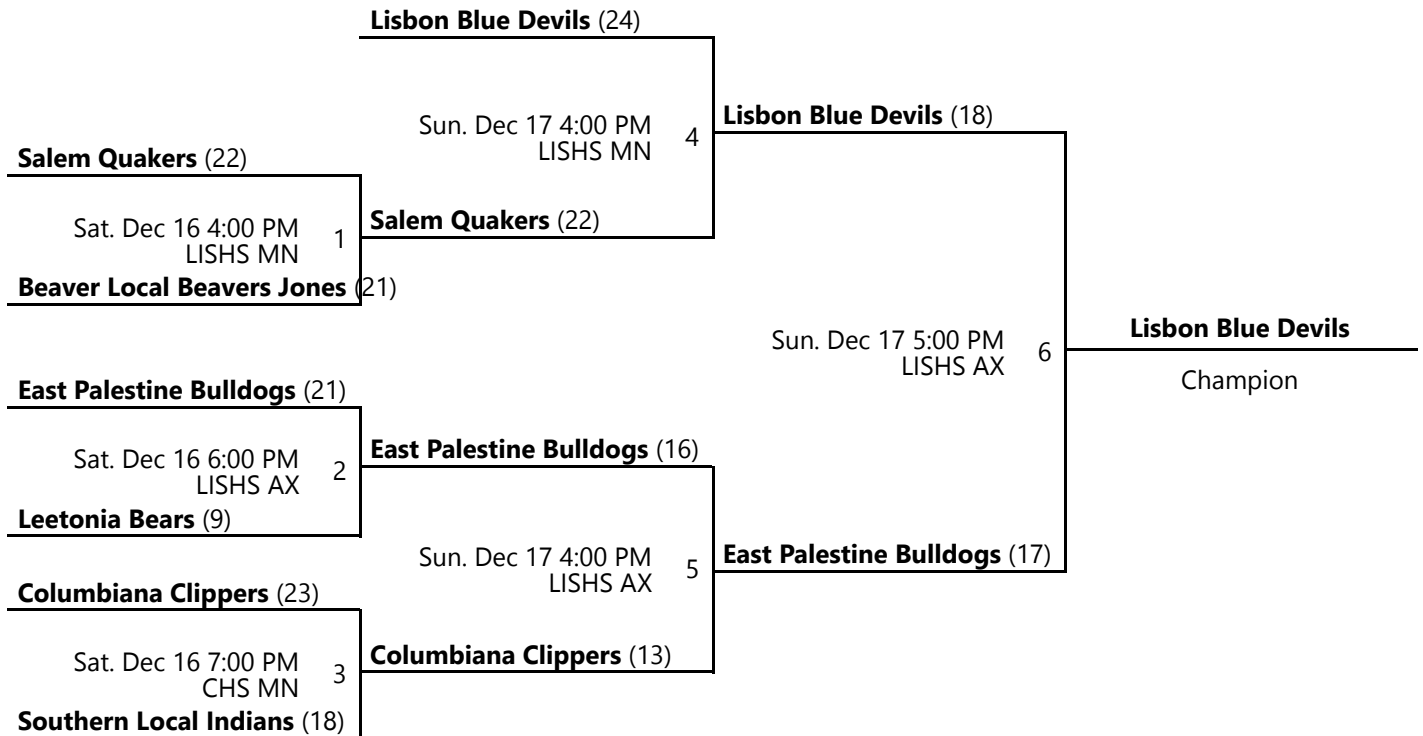

2023 EASTERN OHIO YOUTH BASKETBALL FALL LEAGUE 4TH GRADE BOYS BRONZE CHAMPIONSHIP

Nov 4 - Dec 17, 2023

CHS MN - Columbiana High School Main   LISHS AX - Lisbon High School Auxiliary

LISHS MN - Lisbon High School Main

Away (Top), Home (Bottom)

Revised 12/17/2023 8:27 PM - Powered by [Exposure Basketball Events](#)