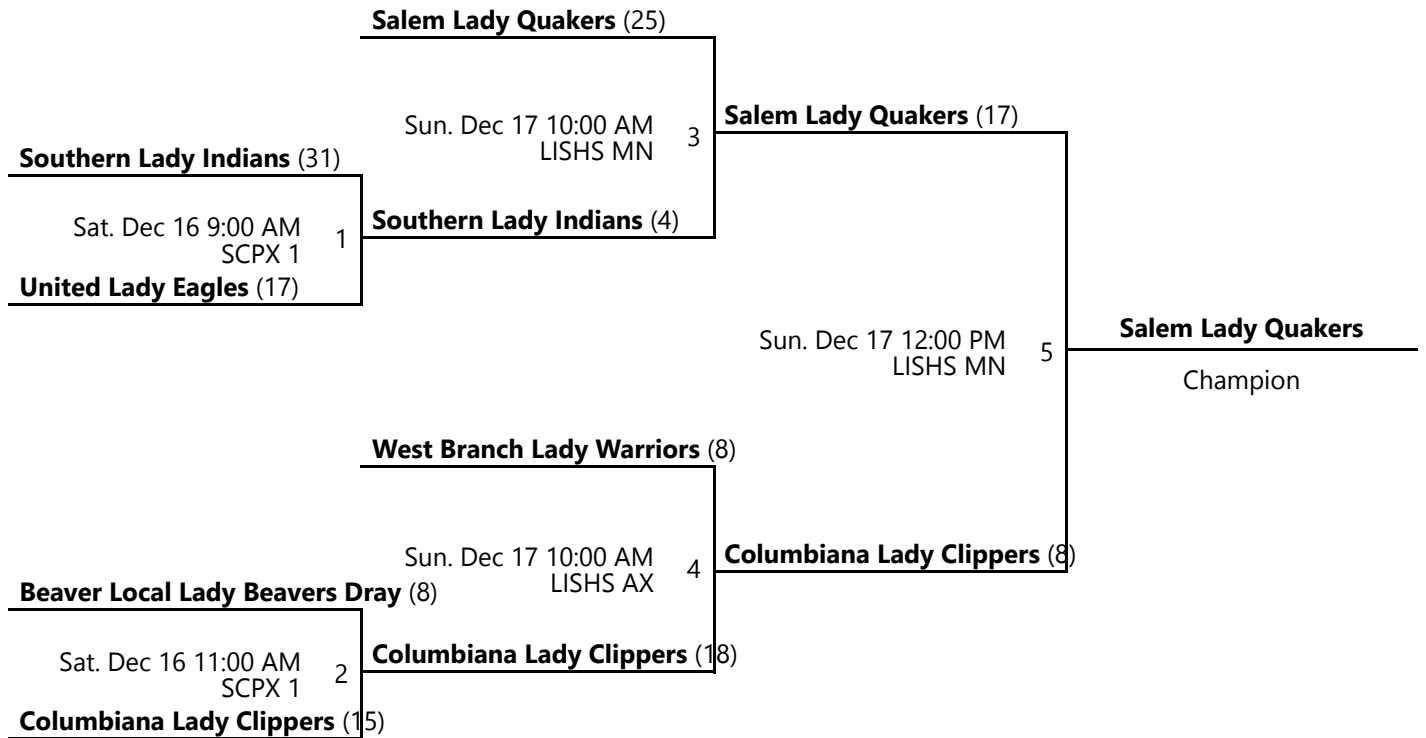

2023 EASTERN OHIO YOUTH BASKETBALL FALL LEAGUE 4TH GRADE GIRLS GOLD CHAMPIONSHIP

Nov 4 - Dec 17, 2023

LISHS AX - Lisbon High School Auxiliary   LISHS MN - Lisbon High School Main   SCPX 1 - Salem Centerplex Court 1

Away (Top), Home (Bottom)

Revised 12/17/2023 1:21 PM - Powered by [Exposure Basketball Events](#)