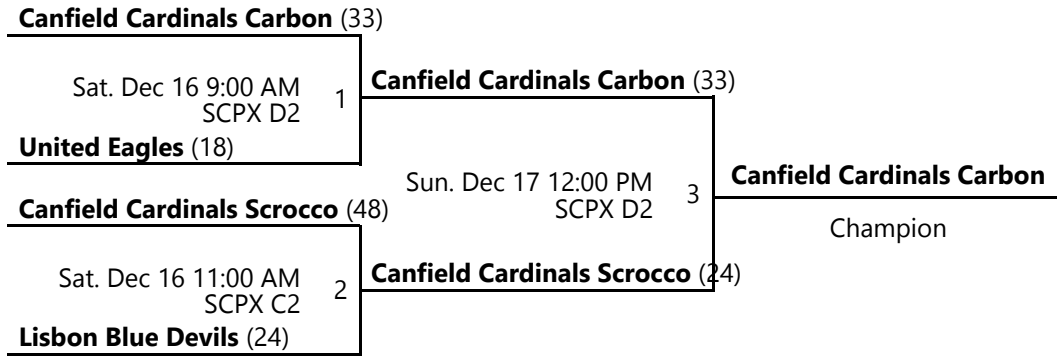

2023 EASTERN OHIO YOUTH BASKETBALL FALL I 2ND GRADE BOYS BRONZE CHAMPIONSHIP

Nov 4 - Dec 17, 2023

SCPX C2 - Salem Centerplex Court C2   SCPX D2 - Salem Centerplex Court D2

Away (Top), Home (Bottom)

Revised 12/17/2023 1:06 PM - Powered by [Exposure Basketball Events](#)