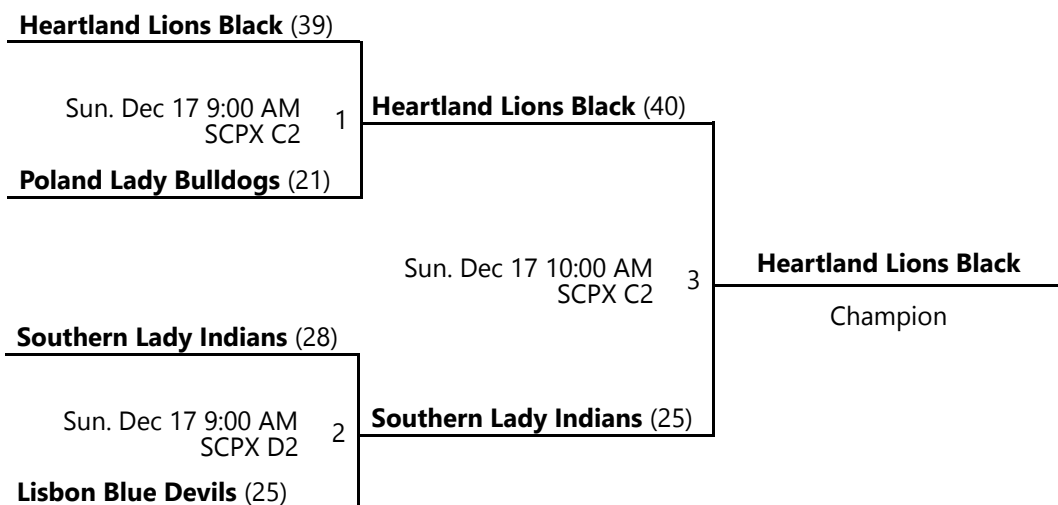

SCPX C2 - Salem Centerplex Court C2 SCPX D2 - Salem Centerplex Court D2

Away (Top), Home (Bottom)

Revised 12/17/2023 11:03 AM - Powered by [Exposure Basketball Events](#)

2023 EASTERN OHIO YOUTH BASKETBALL FALL LEAGUE K-1ST-2ND GRADE CO-ED SILVER CHAMPIONSHIP

Nov 4 - Dec 17, 2023

SCPX C2 - Salem Centerplex Court C2 SCPX D2 - Salem Centerplex Court D2

Away (Top), Home (Bottom)

Revised 12/17/2023 10:47 AM - Powered by [Exposure Basketball Events](#)

2023 EASTERN OHIO YOUTH BASKETBALL FALL LEAGUE