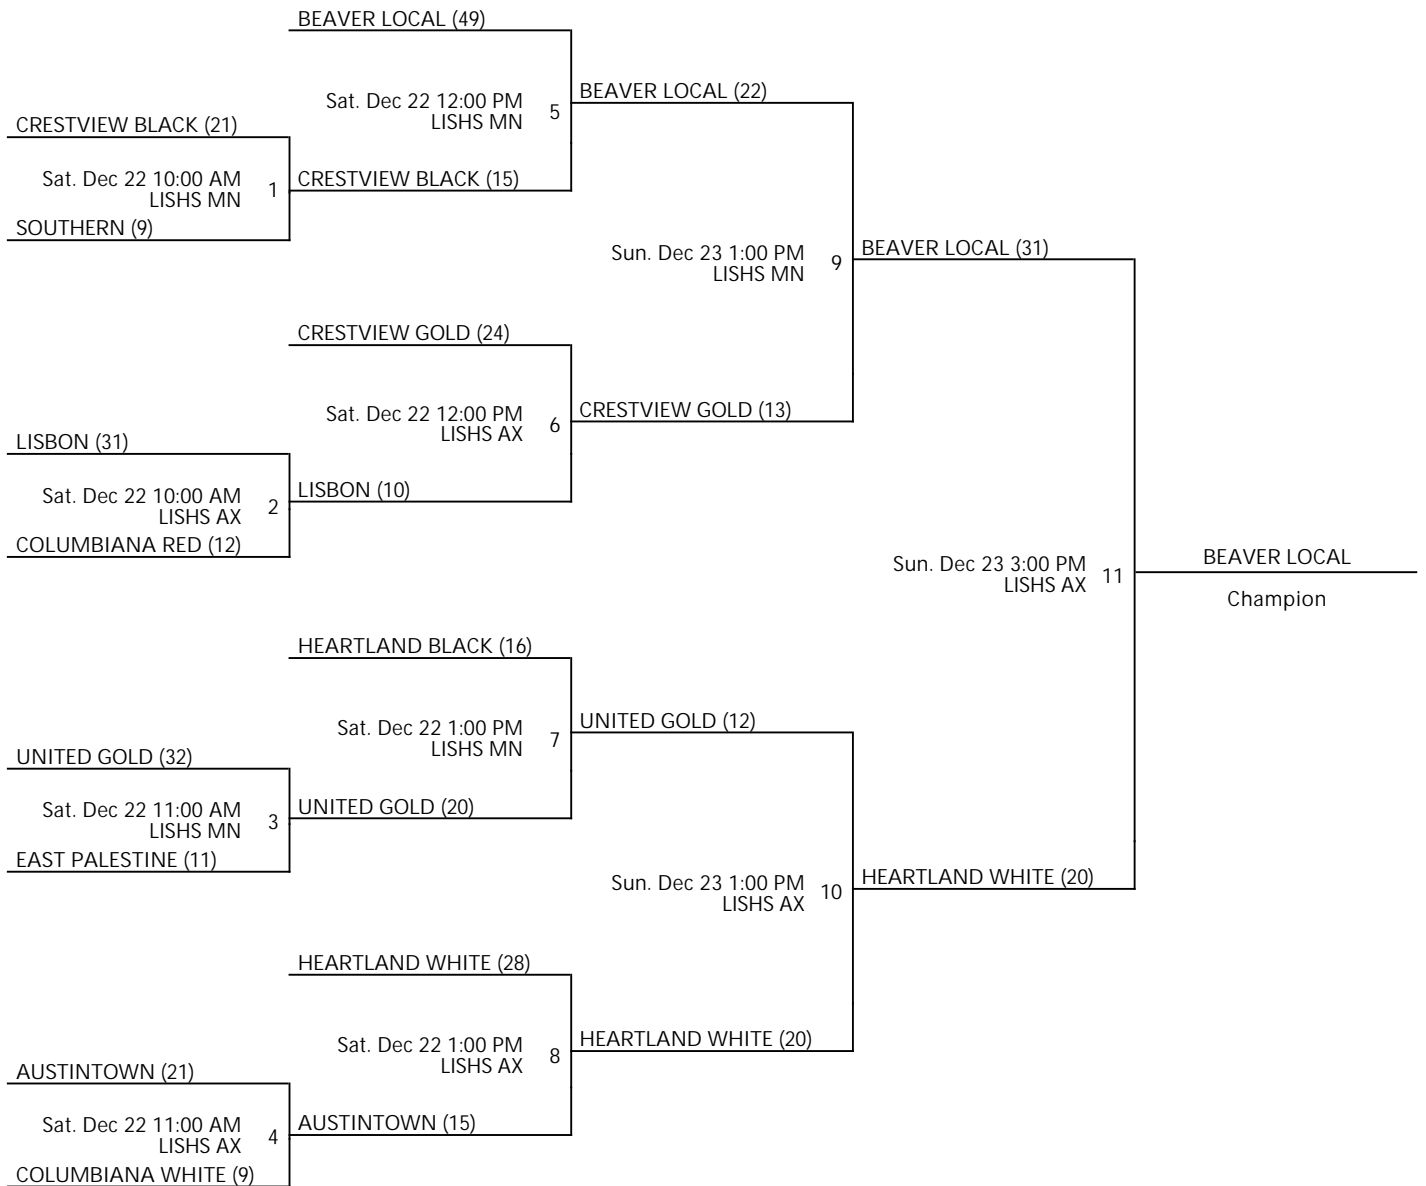

Courts

MN - Main

AX - Auxiliary

EASTERN OHIO YOUTH BASKETBALL LEAGUE 4TH GRADE BOYS CHAMPIONSHIP

Nov 3 - Dec 23, 2018

LISHS AX - Lisbon High School Auxiliary LISHS MN - Lisbon High School Main

Away (Top), Home (Bottom)

Revised 12/23/2018 4:22 PM - Powered by Exposure Basketball Events

EASTERN OHIO YOUTH BASKETBALL LEAGUE

Nov 3 - Dec 23, 2018

5TH GRADE BOYS

A					
	W	L	PD	PA	
A10 BEAVER LOCAL	10	0	111	133	1st
A8 SOUTHERN	8	2	89	214	2nd
A1 COLUMBIANA	8	2	41	170	3rd
A7 LISBON	7	3	46	179	4th
A6 LEETONIA	5	5	20	150	5th
A2 CRESTVIEW	4	6	-28	210	6th
A4 EAST PALESTINE	4	6	-18	215	7th
A3 EAST LIVERPOOL	3	7	-38	189	8th
A9 UNITED	1	9	-74	197	9th
A5 HEARTLAND	0	10	-149	319	10th