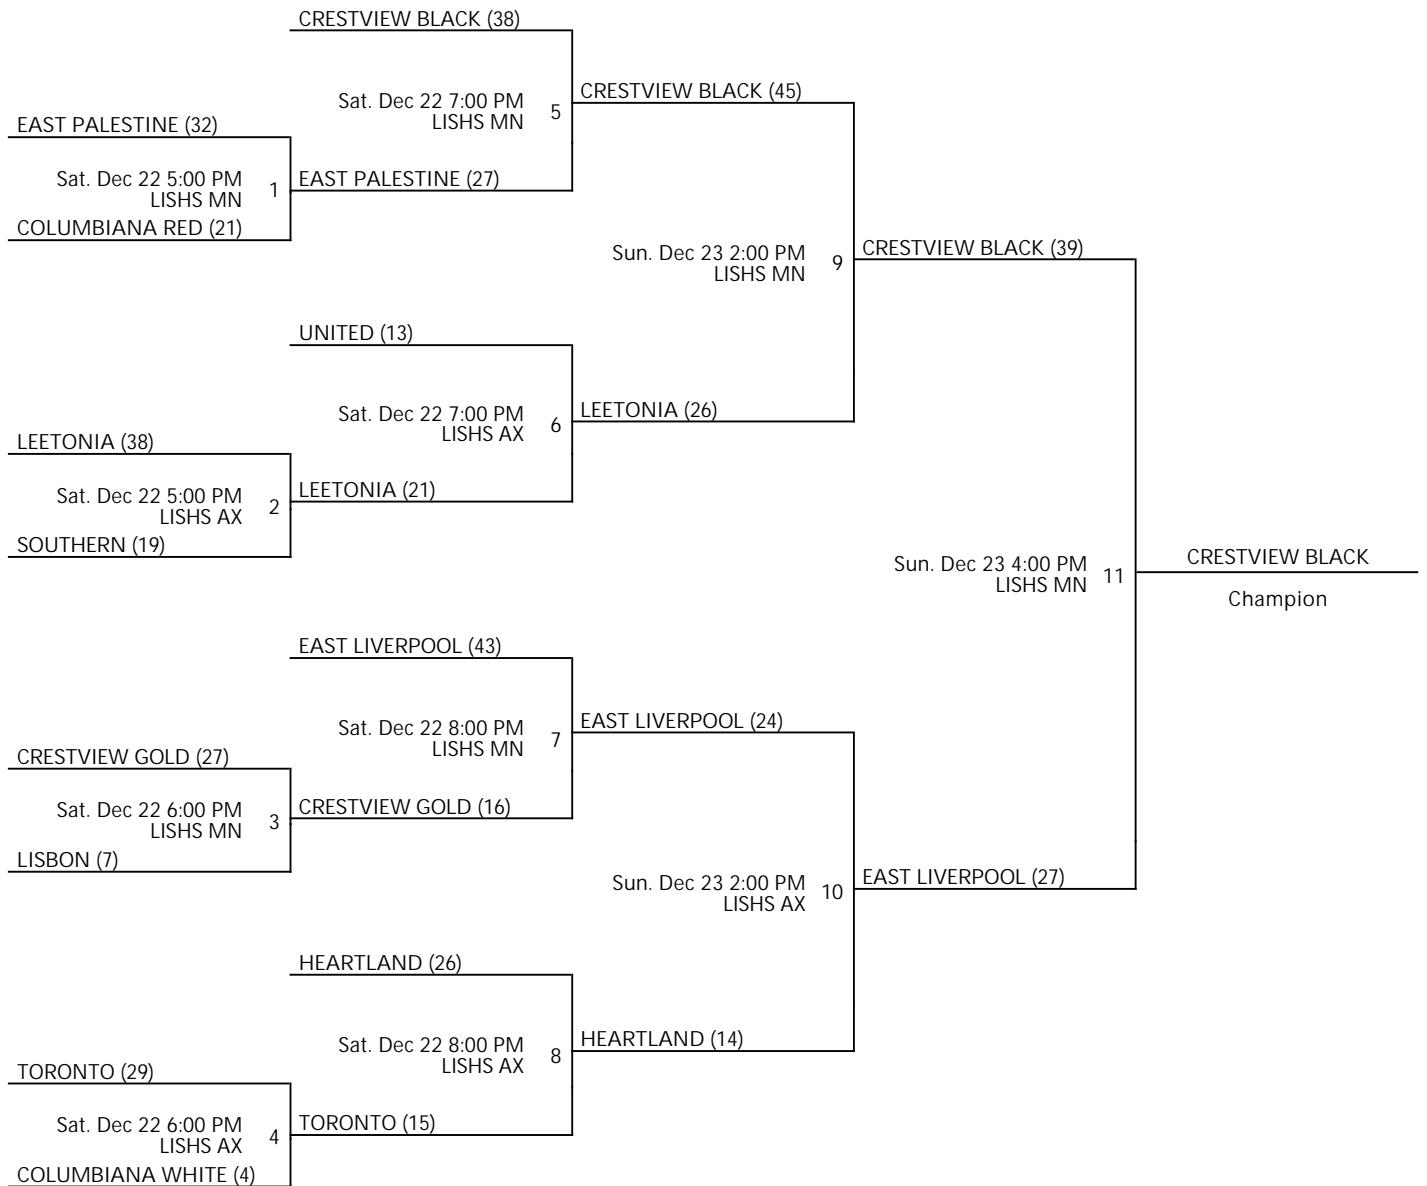

Date	Time	Venue	Court	Away	Home	Score
Sat. 11/3	10:00 AM	SHS	MN	SOUTHERN	TORONTO	7 - 33
Sat. 11/3	11:00 AM	UHS	AX	COLUMBIANA RED	CRESTVIEW BLACK	14 - 46
Sat. 11/3	12:00 PM	SHS	MN	LEETONIA	LISBON	25 - 18
Sat. 11/3	12:00 PM	SHS	AX	EAST PALESTINE	TORONTO	3 - 18
Sat. 11/3	1:00 PM	UHS	AX	COLUMBIANA WHITE	CRESTVIEW GOLD	12 - 40
Sat. 11/3	2:00 PM	UHS	MN	HEARTLAND	UNITED	19 - 21
Sun. 11/4	10:00 AM	CRHS	MN	EAST PALESTINE	LEETONIA	18 - 34
Sun. 11/4	11:00 AM	CRHS	MN	COLUMBIANA RED	CRESTVIEW GOLD	14 - 24
Sun. 11/4	12:00 PM	CRHS	MN	COLUMBIANA WHITE	CRESTVIEW BLACK	12 - 40
Sun. 11/4	2:00 PM	CRHS	MN	EAST LIVERPOOL	HEARTLAND	31 - 21
Sun. 11/4	4:00 PM	CRHS	AX	LISBON	UNITED	12 - 29
Sun. 11/11	11:00 AM	LEEHS	MN	COLUMBIANA WHITE	LEETONIA	18 - 29
Sun. 11/11	12:00 PM	LEEHS	MN	CRESTVIEW GOLD	SOUTHERN	34 - 9
Sun. 11/11	12:00 PM	LEEHS	AX	COLUMBIANA RED	EAST LIVERPOOL	16 - 30
Sun. 11/11	3:00 PM	LEEHS	MN	LISBON	TORONTO	13 - 47
Sun. 11/11	4:00 PM	LEEHS	AX	EAST PALESTINE	HEARTLAND	16 - 24
Sun. 11/11	5:00 PM	LEEHS	MN	CRESTVIEW BLACK	UNITED	29 - 10
Sun. 11/18	11:00 AM	LISHS	MN	COLUMBIANA WHITE	EAST PALESTINE	17 - 23
Sun. 11/18	11:00 AM	LISHS	AX	EAST LIVERPOOL	LEETONIA	42 - 22
Sun. 11/18	2:00 PM	LISHS	AX	HEARTLAND	TORONTO	24 - 18
Sun. 11/18	3:00 PM	LISHS	MN	CRESTVIEW GOLD	UNITED	20 - 26
Sun. 11/18	3:00 PM	LISHS	AX	COLUMBIANA RED	SOUTHERN	28 - 25
Sun. 11/18	7:00 PM	LISHS	AX	CRESTVIEW BLACK	LISBON	51 - 16
Sun. 11/25	10:00 AM	CHS	MN	COLUMBIANA RED	EAST PALESTINE	19 - 28
Sun. 11/25	11:00 AM	CHS	MN	COLUMBIANA WHITE	EAST LIVERPOOL	9 - 41

Courts

MN - Main

AX - Auxiliary

EASTERN OHIO YOUTH BASKETBALL LEAGUE 6TH GRADE BOYS CHAMPIONSHIP

Nov 3 - Dec 23, 2018

LISHS AX - Lisbon High School Auxiliary LISHS MN - Lisbon High School Main

Away (Top), Home (Bottom)