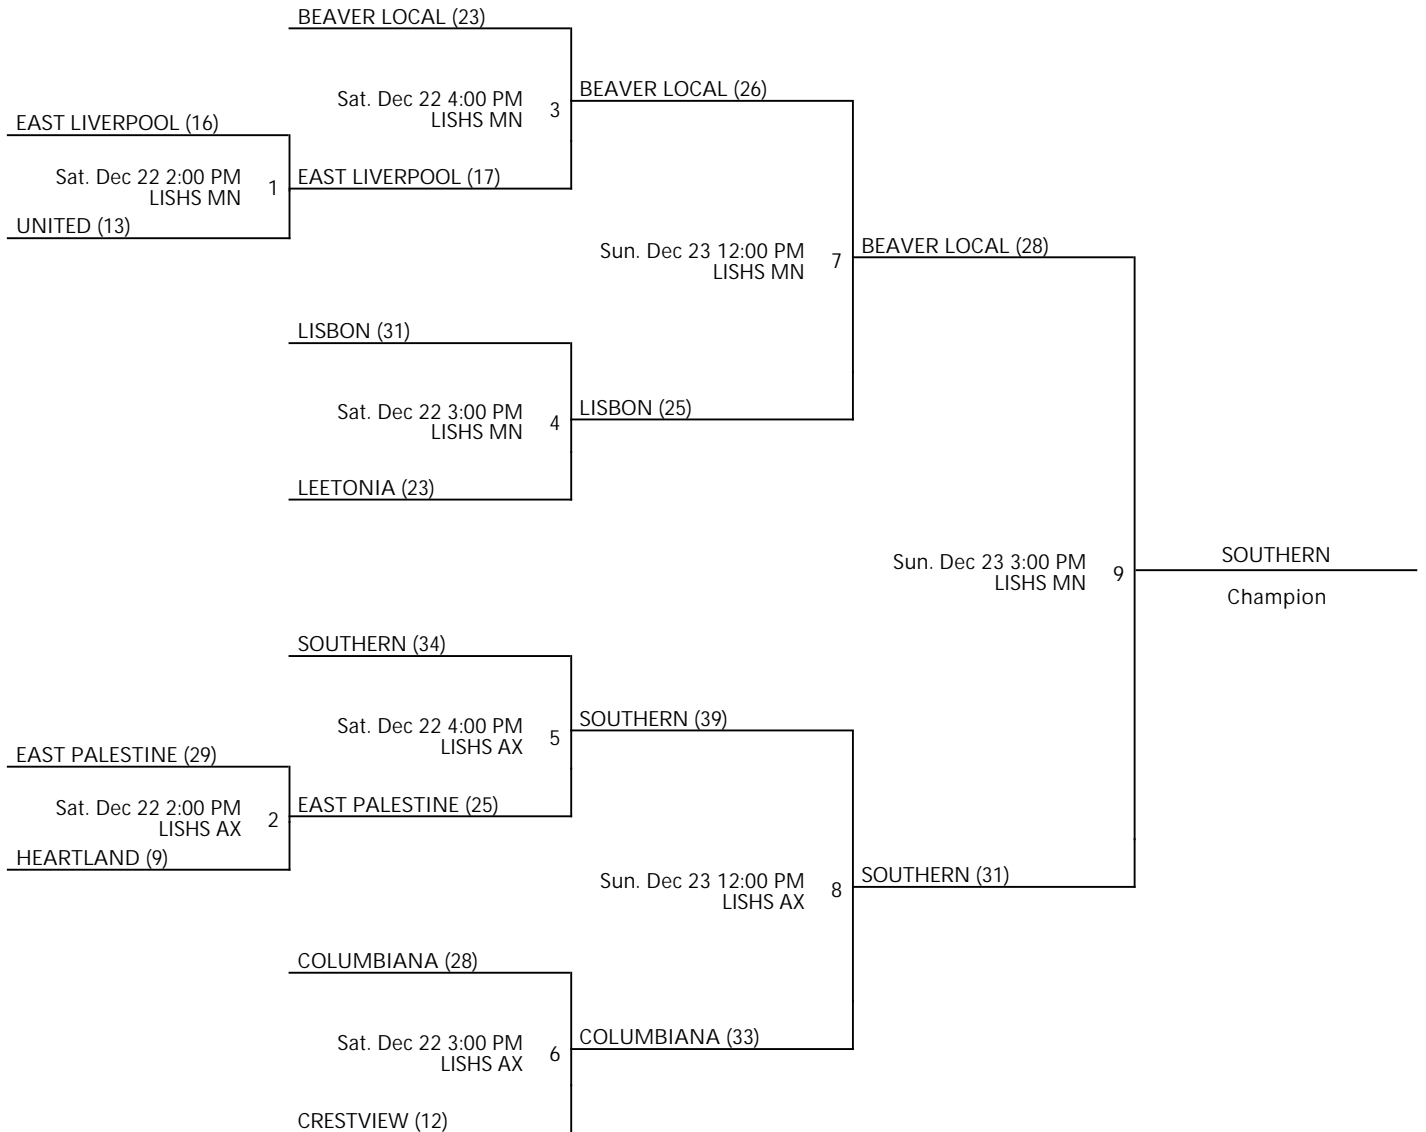

Courts

MN - Main

AX - Auxiliary

Powered by Exposure Basketball Events

EASTERN OHIO YOUTH BASKETBALL LEAGUE 5TH GRADE BOYS CHAMPIONSHIP

Nov 3 - Dec 23, 2018

LISHS AX - Lisbon High School Auxiliary LISHS MN - Lisbon High School Main

EASTERN OHIO YOUTH BASKETBALL LEAGUE

Nov 3 - Dec 23, 2018

6TH GRADE BOYS

A					
	W	L	PD	PA	
A3 CRESTVIEW BLACK	10	0	134	192	1st
A5 EAST LIVERPOOL	9	1	110	181	2nd
A7 HEARTLAND	7	3	54	193	3rd
A12 UNITED	7	3	32	203	4th
A8 LEETONIA	7	3	19	260	5th
A11 TORONTO	6	4	46	179	6th
A4 CRESTVIEW GOLD	5	5	29	212	7th
A6 EAST PALESTINE	4	6	-44	250	8th
A1 COLUMBIANA RED	3	7	-76	280	9th
A9 LISBON	1	9	-106	336	10th
A2 COLUMBIANA WHITE	1	9	-105	298	11th
A10 SOUTHERN	0	10	-93	308	12th