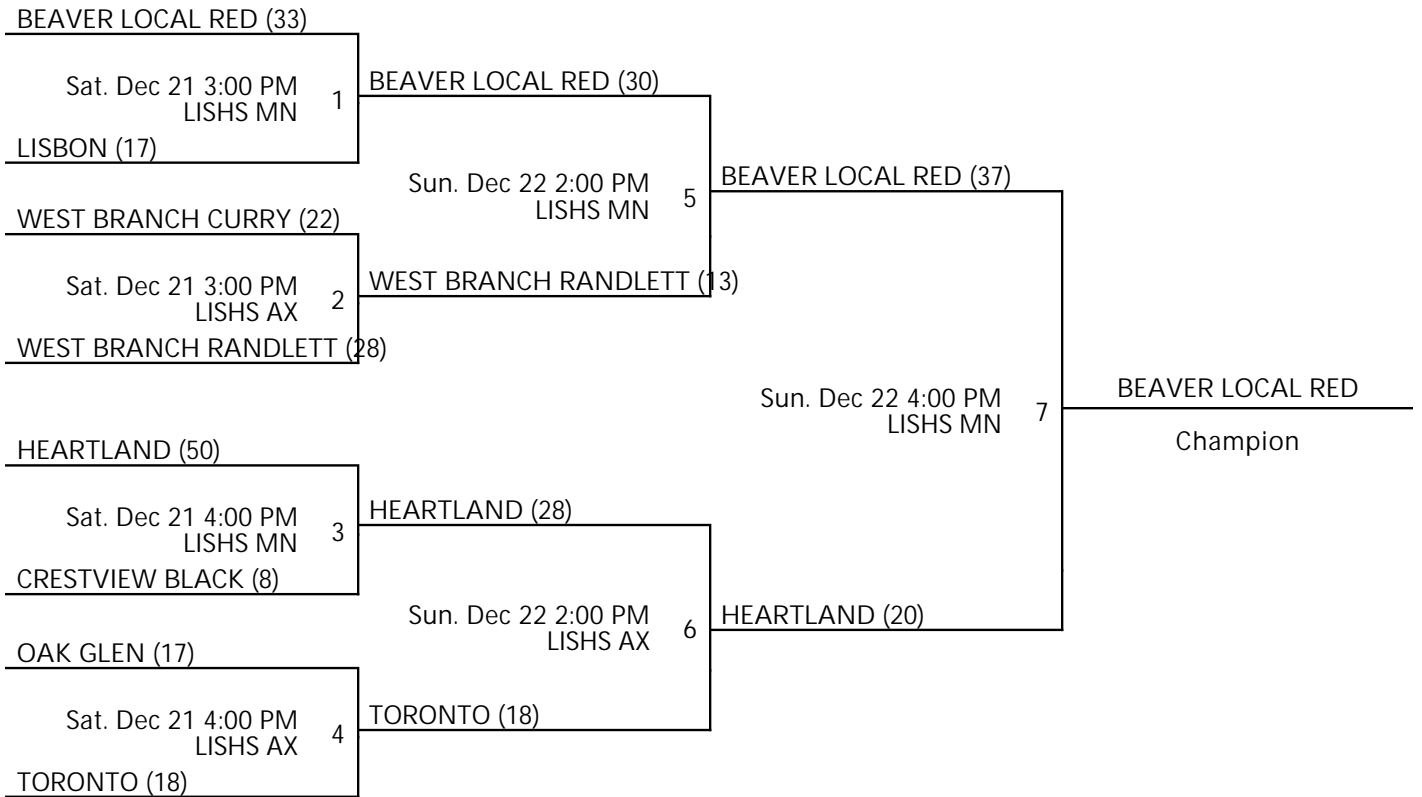

EASTERN OHIO YOUTH BASKETBALL LEAGUE 5TH GRADE BOYS CHAMPIONSHIP

Nov 2 - Dec 22, 2019

LISHS AX - Lisbon High School Auxiliary   LISHS MN - Lisbon High School Main