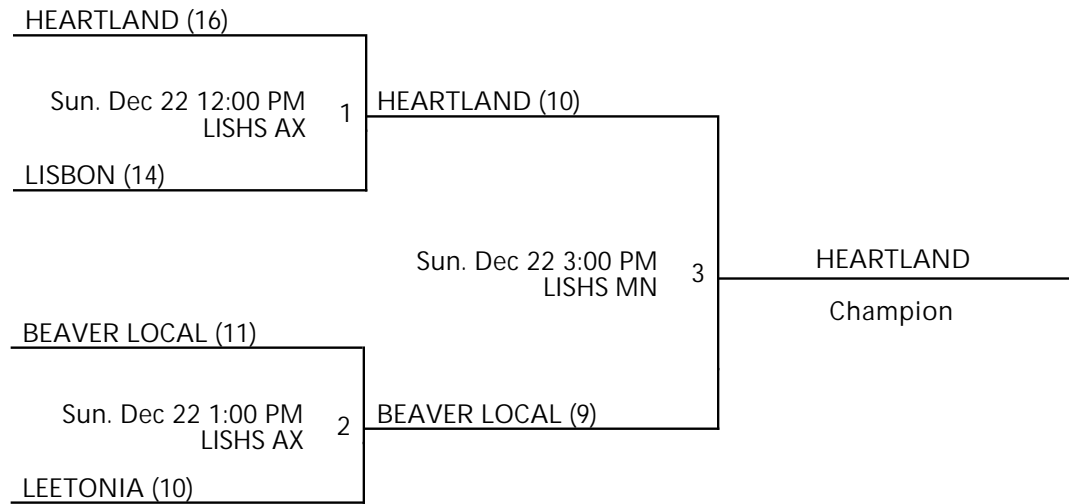

EASTERN OHIO YOUTH BASKETBALL LEAGUE 4TH GRADE BOYS CONSOLATION

Nov 2 - Dec 22, 2019

LISHS AX - Lisbon High School Auxiliary LISHS MN - Lisbon High School Main

Away (Top), Home (Bottom)

Revised 12/22/2019 3:51 PM - Powered by Exposure Basketball Events

EASTERN OHIO YOUTH BASKETBALL LEAGUE

Nov 2 - Dec 22, 2019

4TH GRADE GIRLS

A					
	W	L	PD	PA	
A2 COLUMBIANA RED	9	1	96	67	1st
A4 CRESTVIEW BLACK	8	2	79	89	2nd
A3 COLUMBIANA WHITE	8	2	63	90	3rd
A1 BEAVER LOCAL	7	3	69	91	4th
A10 WESTERN RESERVE	6	4	43	94	5th
A9 UNITED	3	7	-55	197	6th
A5 CRESTVIEW YELLOW	3	7	-82	199	7th
A7 LISBON	1	9	-115	205	8th
A6 LEETONIA	0	10	-98	195	9th
A8 NOT A TEAM	-	-	-	-	-

Date	Time	Venue	Court	Away	Home	Score
Sat. 11/2	10:00 AM	SCPX	1	LEETONIA	COLUMBIANA WHITE	2 - 22
Sat. 11/2	5:00 PM	SCPX	1	UNITED	WESTERN RESERVE	6 - 40
Sun. 11/3	2:00 PM	EPHS	MN	CRESTVIEW BLACK	COLUMBIANA WHITE	27 - 8
Sun. 11/3	3:00 PM	EPHS	MN	COLUMBIANA RED	CRESTVIEW YELLOW	27 - 8
Sun. 11/3	6:00 PM	EPHS	MN	LISBON	BEAVER LOCAL	5 - 42
Sat. 11/9	9:00 AM	UHS	AX	CRESTVIEW BLACK	UNITED	34 - 10
Sun. 11/10	10:00 AM	CRHS	MN	BEAVER LOCAL	CRESTVIEW YELLOW	42 - 7
Sun. 11/10	2:00 PM	LISHS	AX	COLUMBIANA WHITE	WESTERN RESERVE	9 - 6
Sun. 11/10	4:00 PM	CRHS	MN	COLUMBIANA RED	CRESTVIEW BLACK	12 - 18
Sun. 11/10	6:00 PM	LISHS	MN	LEETONIA	LISBON	8 - 12
Sat. 11/16	10:00 AM	UHS	MN	UNITED	CRESTVIEW BLACK	7 - 22
Sat. 11/16	11:00 AM	UHS	AX	CRESTVIEW YELLOW	LEETONIA	14 - 11
Sat. 11/16	12:00 PM	UHS	MN	BEAVER LOCAL	UNITED	24 - 13
Sun. 11/17	2:00 PM	BL	1	CRESTVIEW YELLOW	BEAVER LOCAL	6 - 24
Sun. 11/17	4:00 PM	CHS	AX	COLUMBIANA WHITE	LISBON	19 - 7
Sun. 11/17	5:00 PM	CHS	MN	COLUMBIANA RED	LEETONIA	27 - 4
Sun. 11/17	6:00 PM	CHS	MN	UNITED	WESTERN RESERVE	10 - 18
Sat. 11/23	1:00 PM	SCPX	2	COLUMBIANA RED	LISBON	25 - 4
Sat. 11/23	3:00 PM	SCPX	1	BEAVER LOCAL	COLUMBIANA RED	8 - 10
Sat. 11/23	7:00 PM	SCPX	1	COLUMBIANA WHITE	CRESTVIEW YELLOW	19 - 4
Sun. 11/24	1:00 PM	CRHS	MN	CRESTVIEW YELLOW	LISBON	14 - 3
Sun. 11/24	1:00 PM	BL	3	LEETONIA	BEAVER LOCAL	4 - 22
Sun. 11/24	3:00 PM	BL	2	UNITED	COLUMBIANA WHITE	12 - 18
Sun. 11/24	5:00 PM	CRHS	MN	WESTERN RESERVE	CRESTVIEW BLACK	6 - 14
Sun. 11/24	5:00 PM	BL	2	COLUMBIANA WHITE	BEAVER LOCAL	15 - 7
Sat. 11/30	5:00 PM	SCPX	1	CRESTVIEW YELLOW	WESTERN RESERVE	5 - 21
Sun. 12/1	12:00 PM	CHS	MN	BEAVER LOCAL	CRESTVIEW BLACK	7 - 10