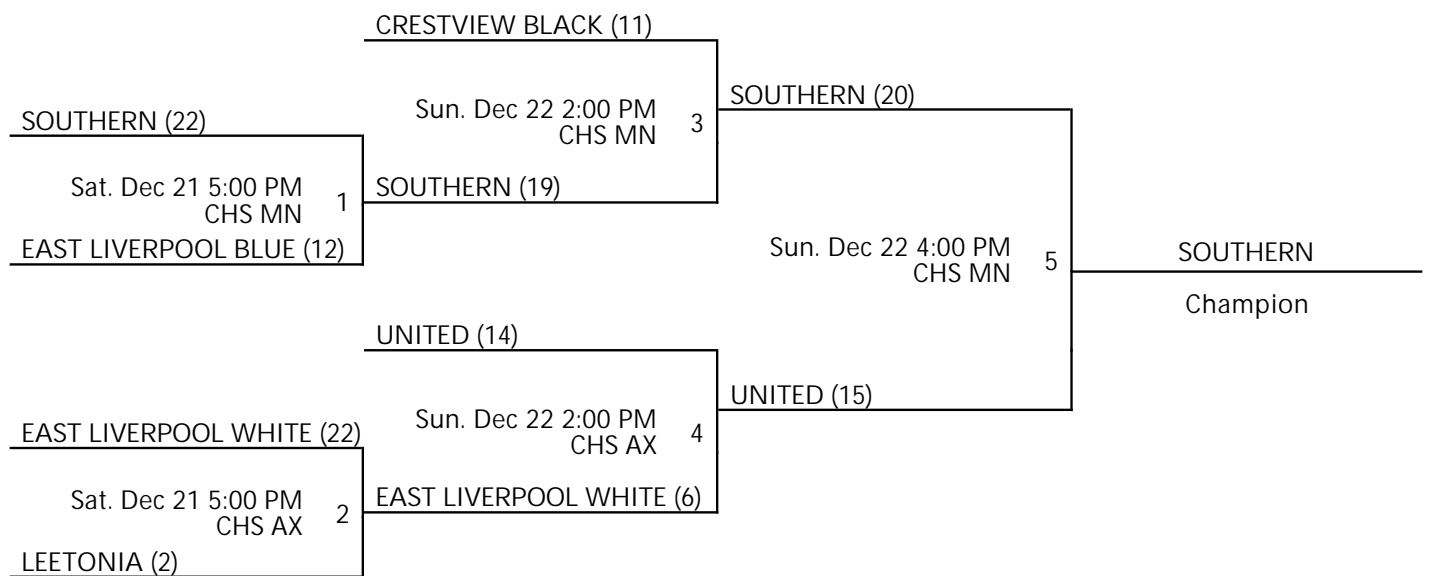

EASTERN OHIO YOUTH BASKETBALL LEAGUE 6TH GRADE GIRLS CONSOLATION

Nov 2 - Dec 22, 2019

CHS AX - Columbiana High School Auxiliary CHS MN - Columbiana High School Main

Away (Top), Home (Bottom)

Revised 12/22/2019 5:10 PM - Powered by Exposure Basketball Events