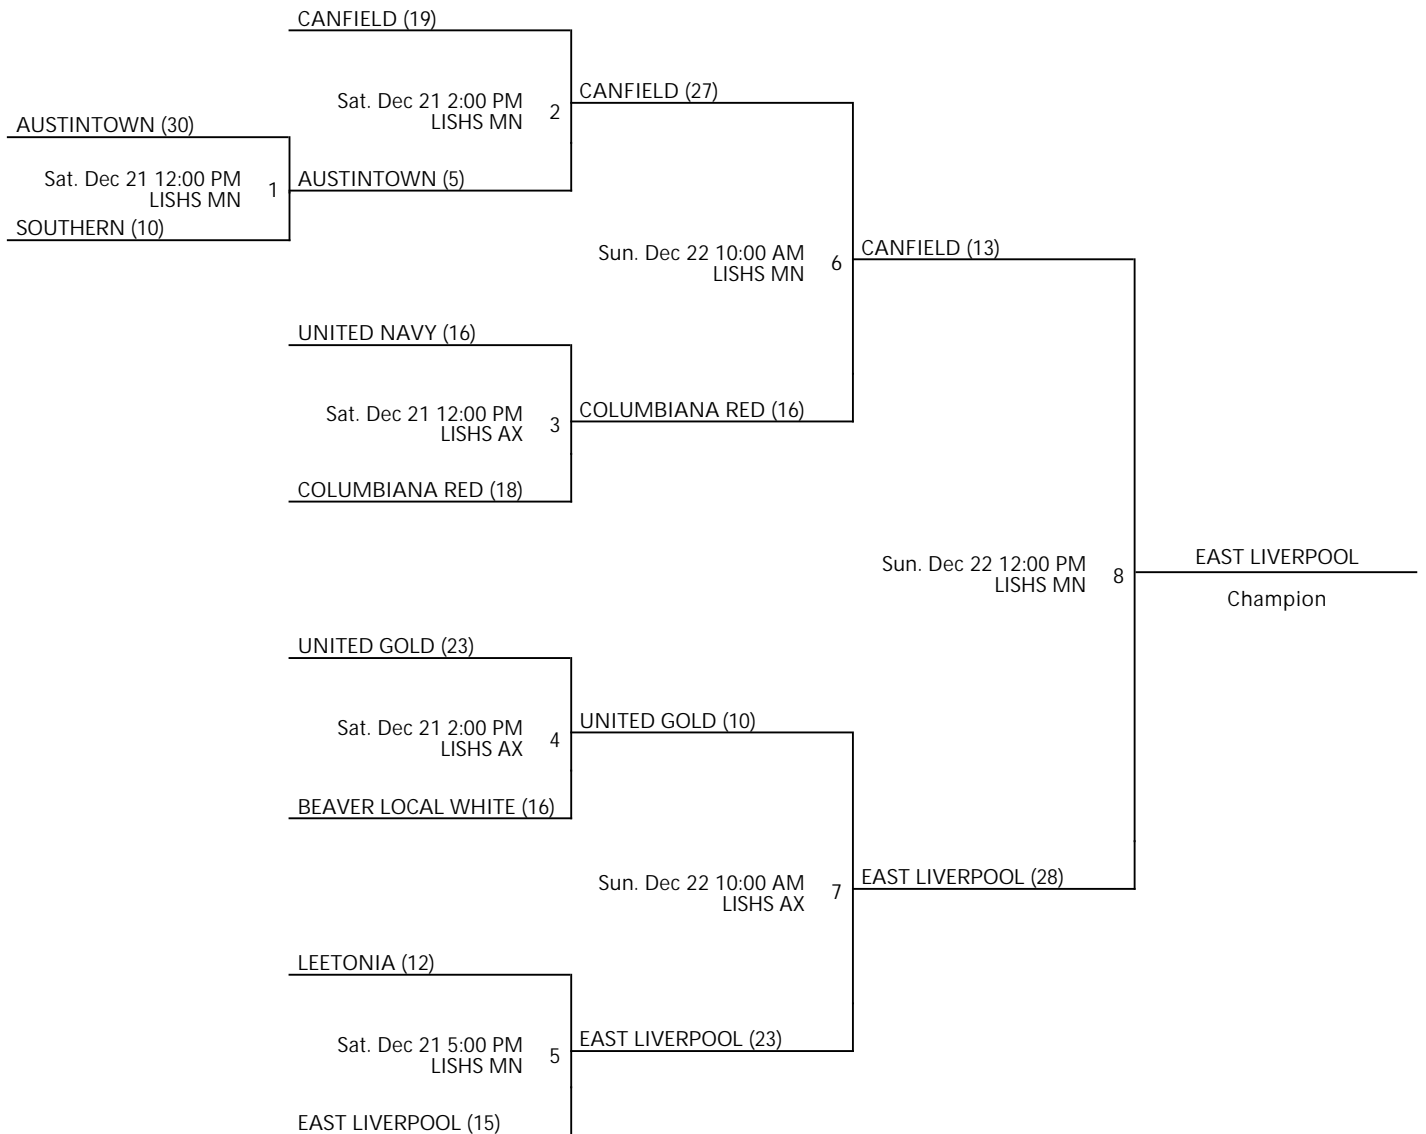

EASTERN OHIO YOUTH BASKETBALL LEAGUE 5TH GRADE BOYS CONSOLATION

Nov 2 - Dec 22, 2019

LISHS AX - Lisbon High School Auxiliary   LISHS MN - Lisbon High School Main

EASTERN OHIO YOUTH BASKETBALL LEAGUE

Nov 2 - Dec 22, 2019

5TH GRADE GIRLS

A					
	W	L	PD	PA	
A6 SALEM	10	0	142	53	1st
A2 CRESTVIEW	9	1	100	92	2nd
A10 WESTERN RESERVE	8	2	95	77	3rd
A1 COLUMBIANA	6	3	11	115	4th
A3 HEARTLAND	5	5	17	145	5th
A9 TORONTO	5	5	16	127	6th
A4 LEETONIA	2	8	-84	194	7th
A7 SOUTHERN	2	8	-93	218	8th
A8 UNITED	1	8	-100	217	9th
A5 LISBON	1	9	-104	231	10th

Date	Time	Venue	Court	Away	Home	Score
Sat. 11/2	11:00 AM	SCPX	2	WESTERN RESERVE	HEARTLAND	12 - 10
Sat. 11/2	1:00 PM	SCPX	2	UNITED	LISBON	12 - 13
Sat. 11/2	3:00 PM	SCPX	1	SALEM	LEETONIA	44 - 4
Sun. 11/3	1:00 PM	SHS	MN	SOUTHERN	TORONTO	8 - 20
Sun. 11/3	2:00 PM	EPHS	AX	COLUMBIANA	CRESTVIEW	10 - 18
Sat. 11/9	12:00 PM	UHS	MN	UNITED	HEARTLAND	10 - 30
Sat. 11/9	3:00 PM	UHS	MN	SALEM	SOUTHERN	34 - 5
Sun. 11/10	2:00 PM	LISHS	MN	LISBON	TORONTO	4 - 26
Sun. 11/10	3:00 PM	CRHS	MN	CRESTVIEW	WESTERN RESERVE	17 - 14
Sun. 11/10	5:00 PM	CRHS	MN	CRESTVIEW	SALEM	8 - 29
Sun. 11/10	5:00 PM	LISHS	AX	TORONTO	LEETONIA	15 - 2
Sun. 11/10	5:00 PM	CRHS	AX	SOUTHERN	WESTERN RESERVE	7 - 28
Sun. 11/10	7:00 PM	CRHS	MN	COLUMBIANA	SOUTHERN	28 - 4
Sun. 11/10	7:00 PM	LISHS	AX	LEETONIA	UNITED	8 - 9
Sat. 11/16	4:00 PM	UHS	MN	LISBON	HEARTLAND	11 - 23
Sat. 11/16	7:00 PM	UHS	MN	SALEM	UNITED	27 - 2
Sun. 11/17	10:00 AM	CHS	MN	CRESTVIEW	UNITED	28 - 3
Sun. 11/17	10:00 AM	CHS	AX	SOUTHERN	LEETONIA	9 - 16
Sun. 11/17	4:00 PM	CHS	MN	WESTERN RESERVE	COLUMBIANA	19 - 6
Sat. 11/23	12:00 PM	SCPX	2	LISBON	SALEM	0 - 28
Sat. 11/23	2:00 PM	SCPX	1	TORONTO	SALEM	5 - 28
Sat. 11/23	2:00 PM	HTC	MN	COLUMBIANA	HEARTLAND	14 - 10
Sat. 11/23	4:00 PM	HTC	MN	HEARTLAND	LEETONIA	28 - 10
Sat. 11/23	6:00 PM	SCPX	2	SOUTHERN	CRESTVIEW	6 - 44
Sun. 11/24	4:00 PM	CRHS	MN	CRESTVIEW	LEETONIA	21 - 7
Sun. 11/24	4:00 PM	BL	3	HEARTLAND	TORONTO	8 - 6
Sun. 11/24	6:00 PM	BL	1	HEARTLAND	SOUTHERN	15 - 0