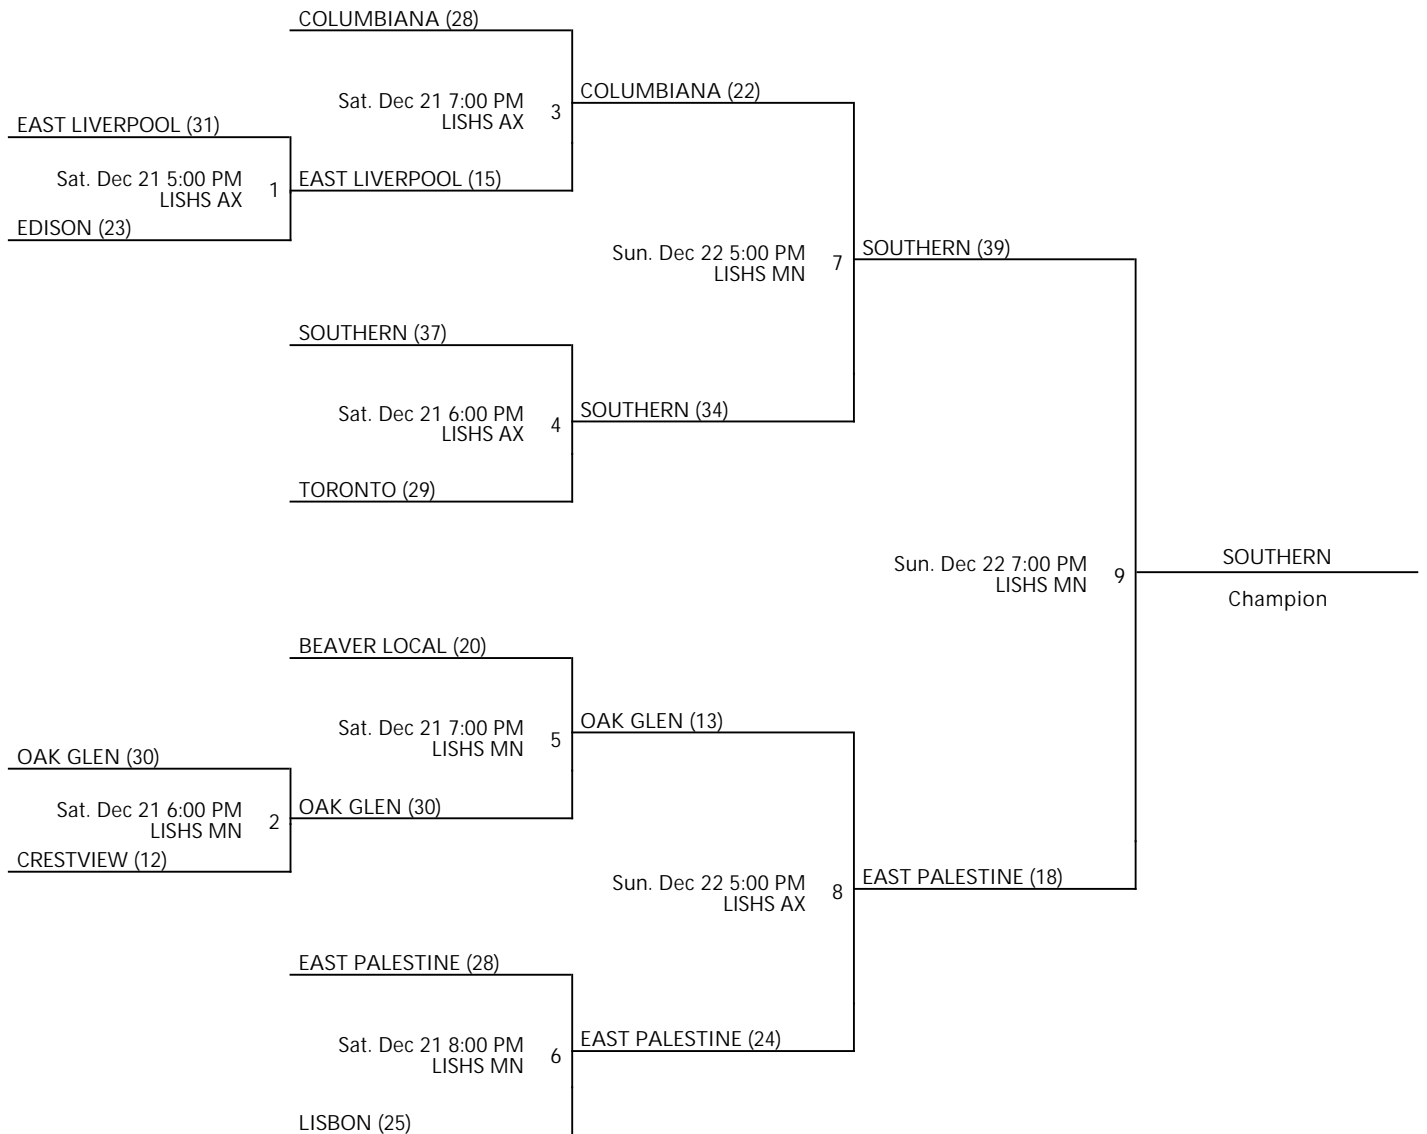

MN - Main

AX - Auxiliary

Powered by Exposure Basketball Events

EASTERN OHIO YOUTH BASKETBALL LEAGUE 6TH GRADE BOYS CHAMPIONSHIP

Nov 2 - Dec 22, 2019

LISHS AX - Lisbon High School Auxiliary LISHS MN - Lisbon High School Main