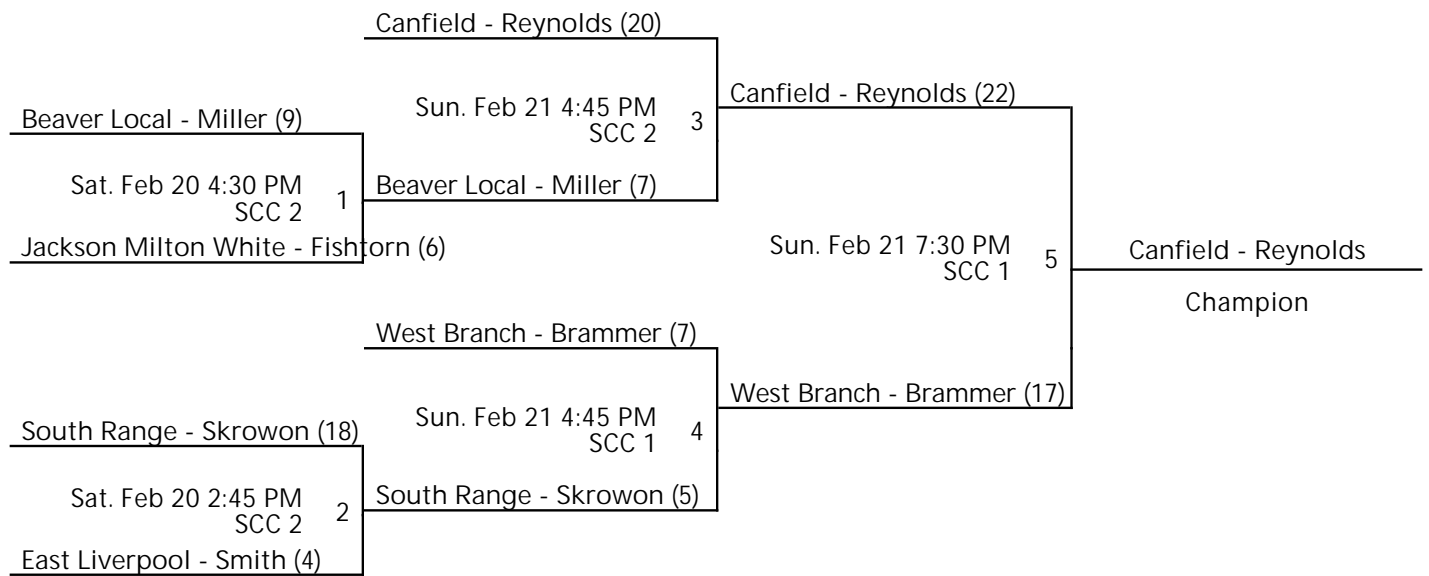

Jan 2 - Feb 21, 2021

SCC 1 - Salem Community Center Court 1 SCPX 1 - Salem Centerplex Court 1 SCPX 2 - Salem Centerplex Location 2

Away (Top), Home (Bottom)

Revised 2/21/2021 7:48 PM - Powered by Exposure Basketball Events

2021 EASTERN OHIO YOUTH BASKETBALL WINTER LEAGUE 3RD AND 4TH GRADE GIRLS POOL B GOLD CHAMPIONSHIP

Jan 2 - Feb 21, 2021

SCC 1 - Salem Community Center Court 1 SCC 2 - Salem Community Center Location 2

Away (Top), Home (Bottom)