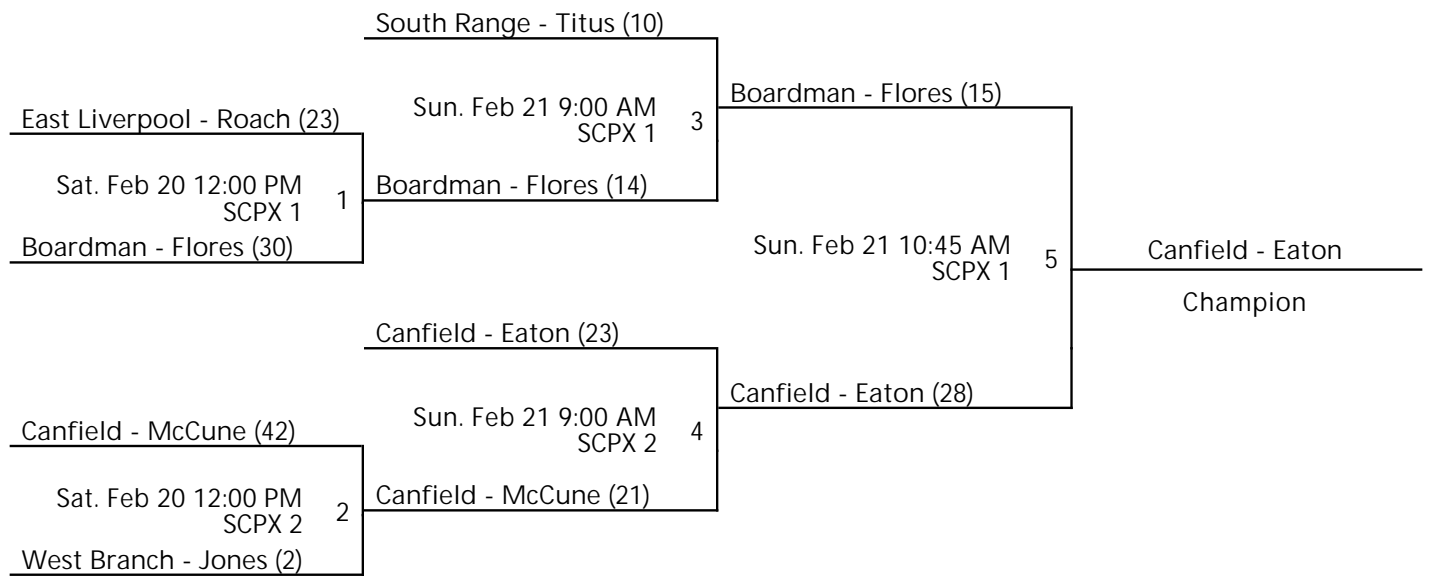

Venues

ELHS - East Liverpool HS
WMS - Westgate Middle School

SCPX - Salem Centerplex

SCC - Salem Community Center

Courts

1 - Court 1

2 - Court 2

2021 EASTERN OHIO YOUTH BASKETBALL WINTER LEAGUE 3RD GRADE BOYS POOL A GOLD CHAMPIONSHIP

Jan 2 - Feb 21, 2021

SCPX 1 - Salem Centerplex Court 1 SCPX 2 - Salem Centerplex Location 2

Away (Top), Home (Bottom)

Revised 2/21/2021 11:36 AM - Powered by Exposure Basketball Events

2021 EASTERN OHIO YOUTH BASKETBALL WINTER LEAGUE 3RD GRADE BOYS POOL B GOLD CHAMPIONSHIP