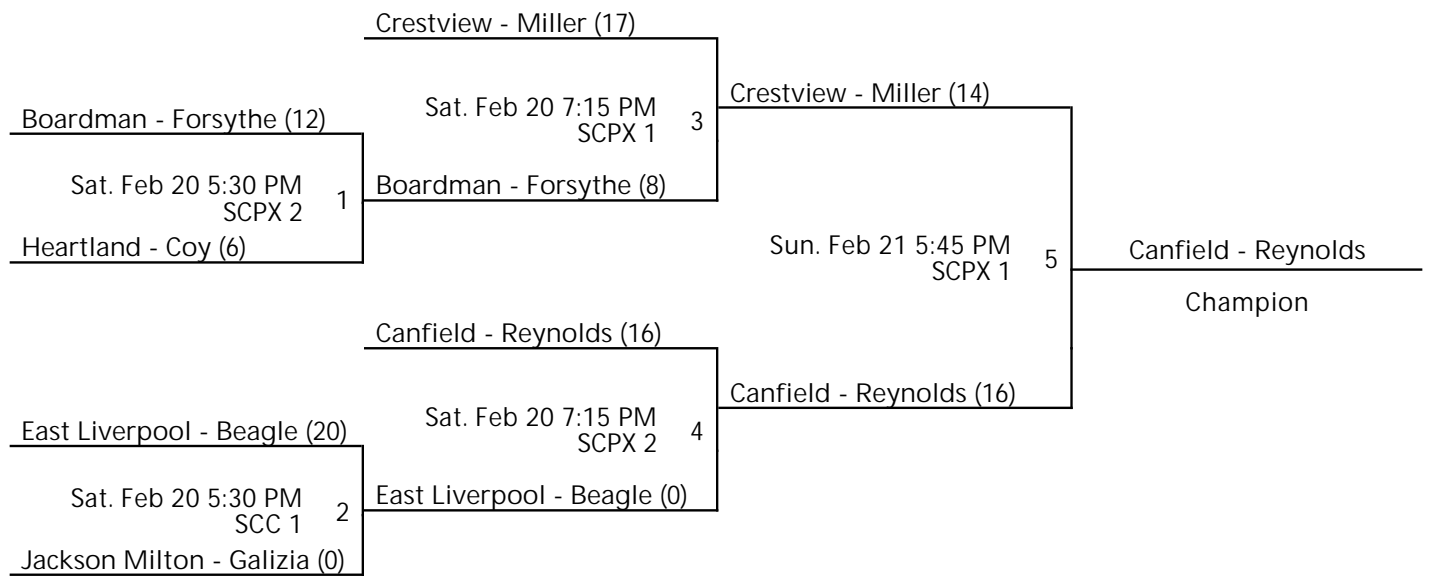

2021 EASTERN OHIO YOUTH BASKETBALL WINTER LEAGUE 3RD AND 4TH GRADE GIRLS POOL C GOLD CHAMPIONSHIP

Jan 2 - Feb 21, 2021

SCC 1 - Salem Community Center Court 1   SCPX 1 - Salem Centerplex Court 1   SCPX 2 - Salem Centerplex Location 2

Away (Top), Home (Bottom)

Revised 2/21/2021 7:24 PM - Powered by Exposure Basketball Events