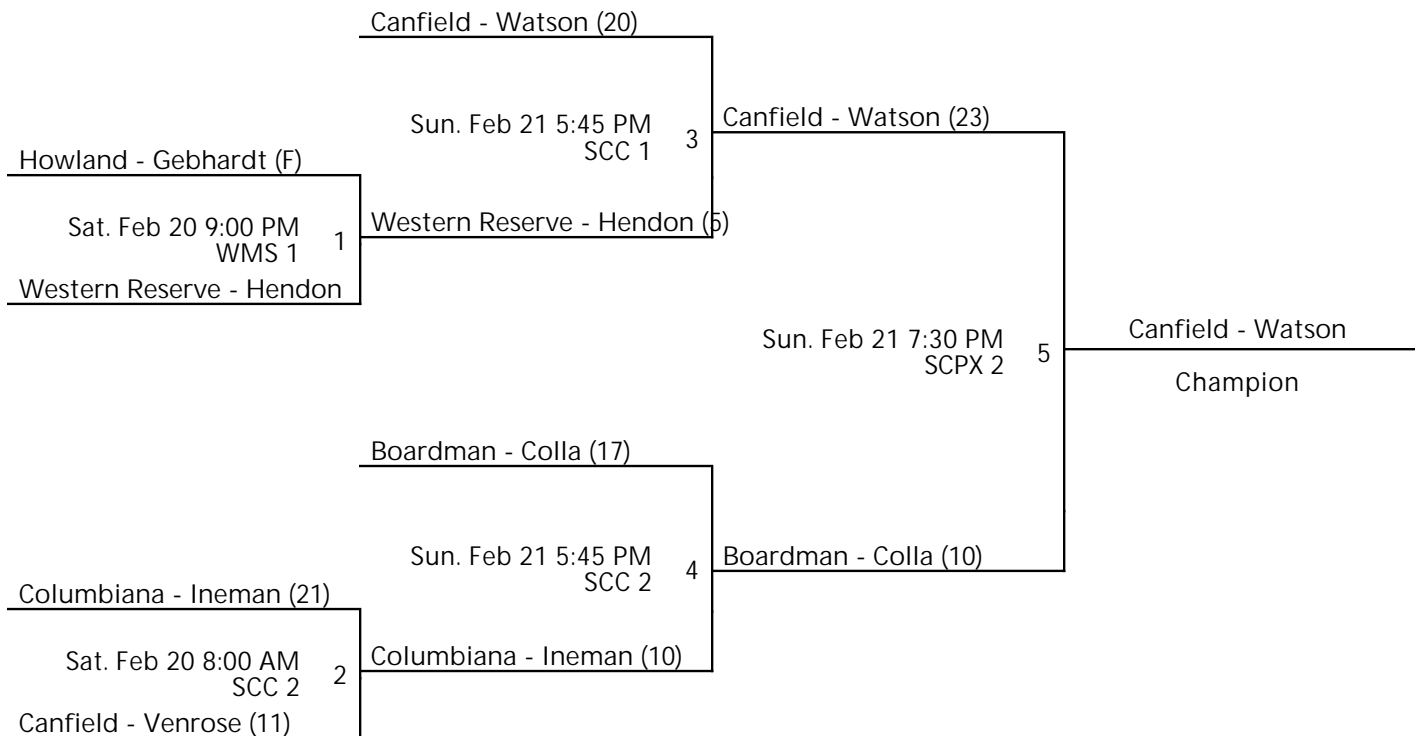

2 - Court 2

Powered by Exposure Basketball Events - Revised Fri. Feb 19 10:06 PM EST

2021 EASTERN OHIO YOUTH BASKETBALL WINTER LEAGUE 5TH GRADE GIRLS POOL A GOLD CHAMPIONSHIP

Jan 2 - Feb 21, 2021

SCC 1 - Salem Community Center Court 1 SCC 2 - Salem Community Center Location 2