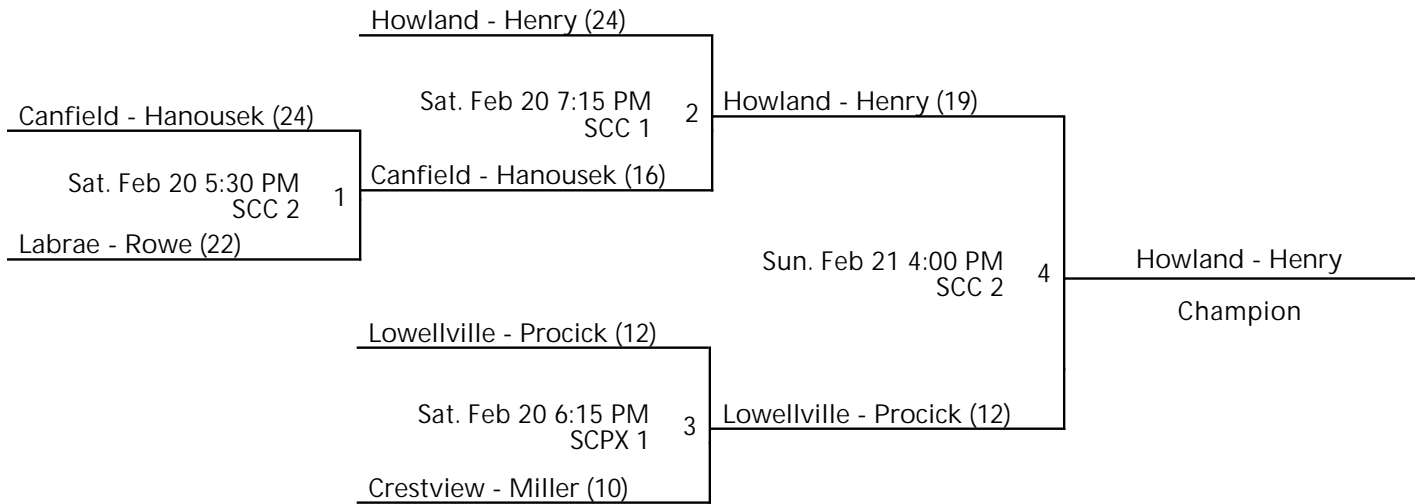

2 - Court 2

Powered by Exposure Basketball Events - Revised Fri. Feb 19 10:06 PM EST

2021 EASTERN OHIO YOUTH BASKETBALL WINTER LEAGUE 6TH GRADE GIRLS POOL A GOLD CHAMPIONSHIP

Jan 2 - Feb 21, 2021

SCC 1 - Salem Community Center Court 1 SCC 2 - Salem Community Center Location 2