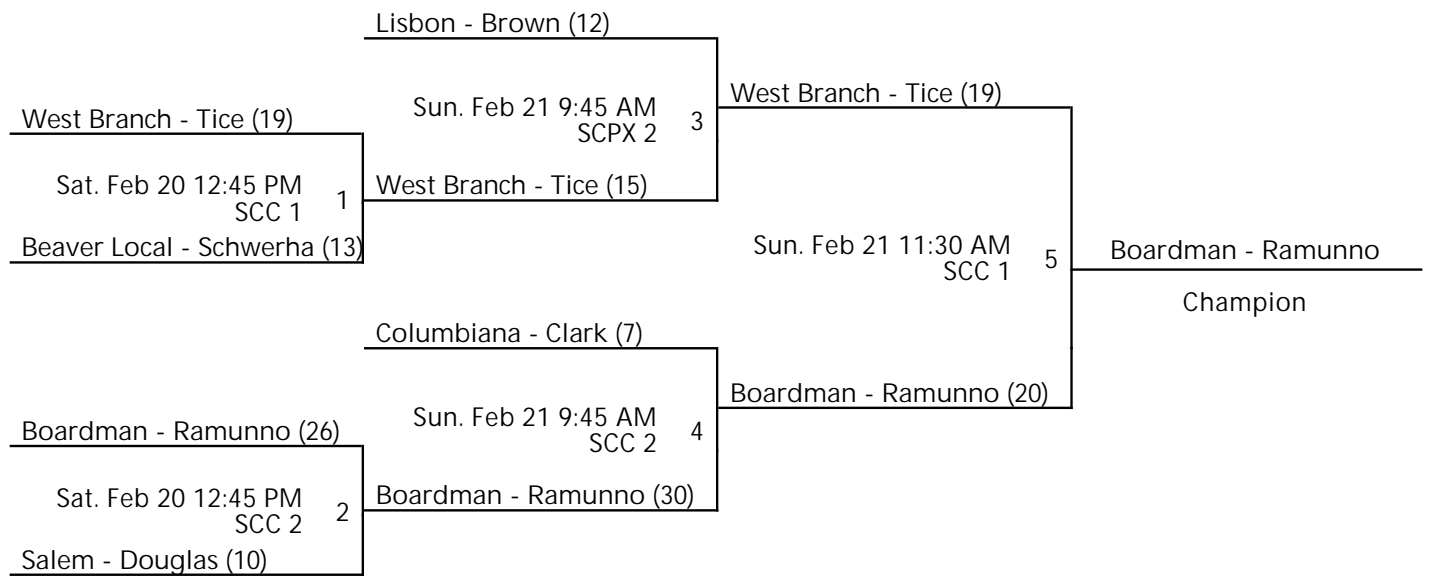

2021 EASTERN OHIO YOUTH BASKETBALL WINTER LEAGUE 4TH GRADE BOYS POOL A GOLD CHAMPIONSHIP

Jan 2 - Feb 21, 2021

SCC 1 - Salem Community Center Court 1 SCC 2 - Salem Community Center Location 2

Away (Top), Home (Bottom)

Revised 2/21/2021 12:48 PM - Powered by Exposure Basketball Events

2021 EASTERN OHIO YOUTH BASKETBALL WINTER LEAGUE 4TH GRADE BOYS POOL A SILVER CONSOLATION

Jan 2 - Feb 21, 2021

SCC 1 - Salem Community Center Court 1 SCC 2 - Salem Community Center Location 2

Away (Top), Home (Bottom)

Revised 2/21/2021 11:56 AM - Powered by Exposure Basketball Events

2021 EASTERN OHIO YOUTH BASKETBALL WINTER LEAGUE 4TH GRADE BOYS POOL B GOLD CHAMPIONSHIP

Jan 2 - Feb 21, 2021

SCC 1 - Salem Community Center Court 1 SCC 2 - Salem Community Center Location 2