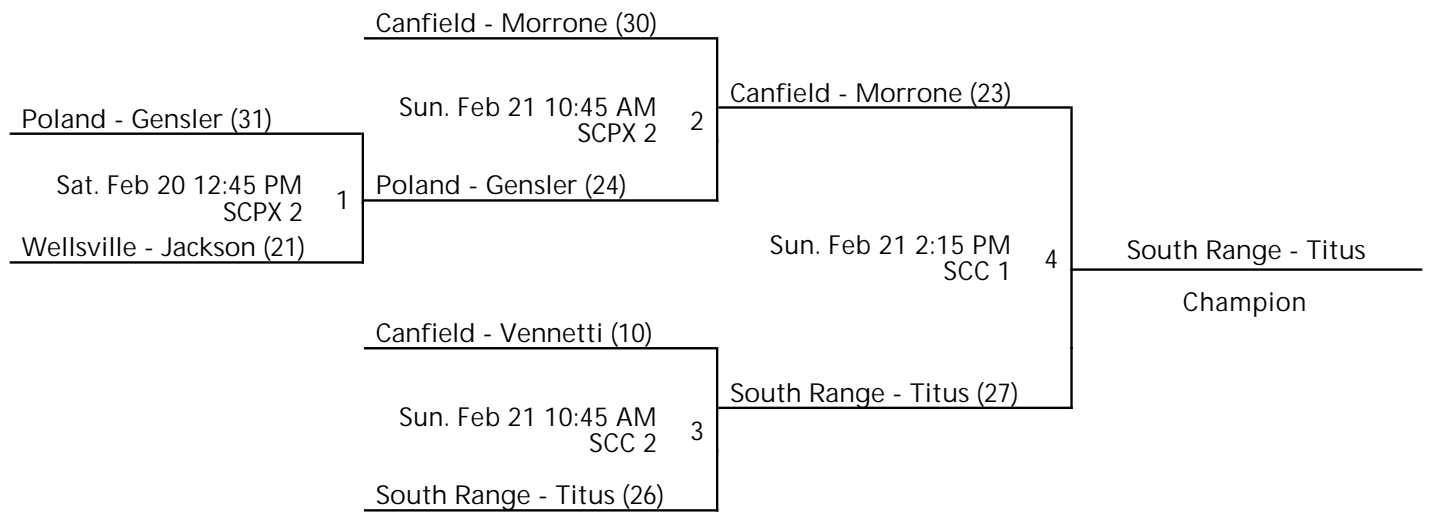

Venues

ELHS - East Liverpool HS
WMS - Westgate Middle School

SCPX - Salem Centerplex

SCC - Salem Community Center

Courts

1 - Court 1

2 - Court 2

2021 EASTERN OHIO YOUTH BASKETBALL WINTER LEAGUE 5TH GRADE BOYS POOL A GOLD CHAMPIONSHIP

Jan 2 - Feb 21, 2021

SCC 1 - Salem Community Center Court 1 SCC 2 - Salem Community Center Location 2

SCPX 2 - Salem Centerplex Location 2

Away (Top), Home (Bottom)

Revised 2/21/2021 3:51 PM - Powered by Exposure Basketball Events