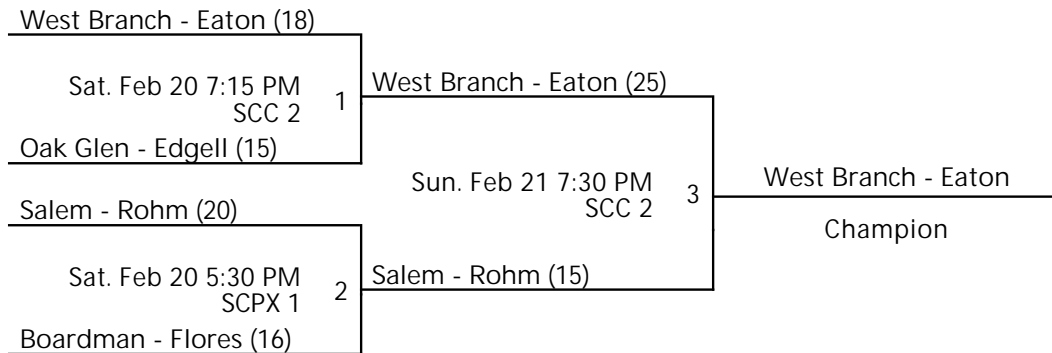

2021 EASTERN OHIO YOUTH BASKETBALL WINTER 6TH GRADE GIRLS POOL A SILVER CONSOLATION

Jan 2 - Feb 21, 2021

SCC 2 - Salem Community Center Location 2 SCPX 1 - Salem Centerplex Court 1

Away (Top), Home (Bottom)

Revised 2/21/2021 9:02 PM - Powered by Exposure Basketball Events