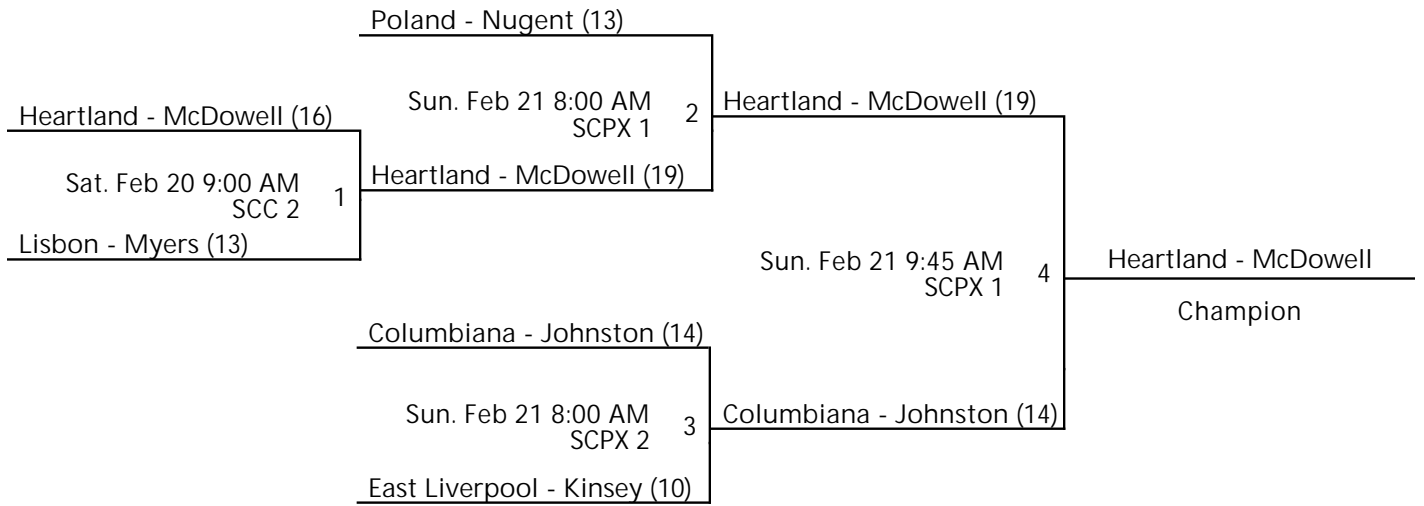

2021 EASTERN OHIO YOUTH BASKETBALL WINTER LEAGUE 3RD GRADE BOYS POOL B GOLD CHAMPIONSHIP

Jan 2 - Feb 21, 2021

SCC 2 - Salem Community Center Location 2   SCPX 1 - Salem Centerplex Court 1

SCPX 2 - Salem Centerplex Location 2

Away (Top), Home (Bottom)

Revised 2/21/2021 10:45 AM - Powered by Exposure Basketball Events