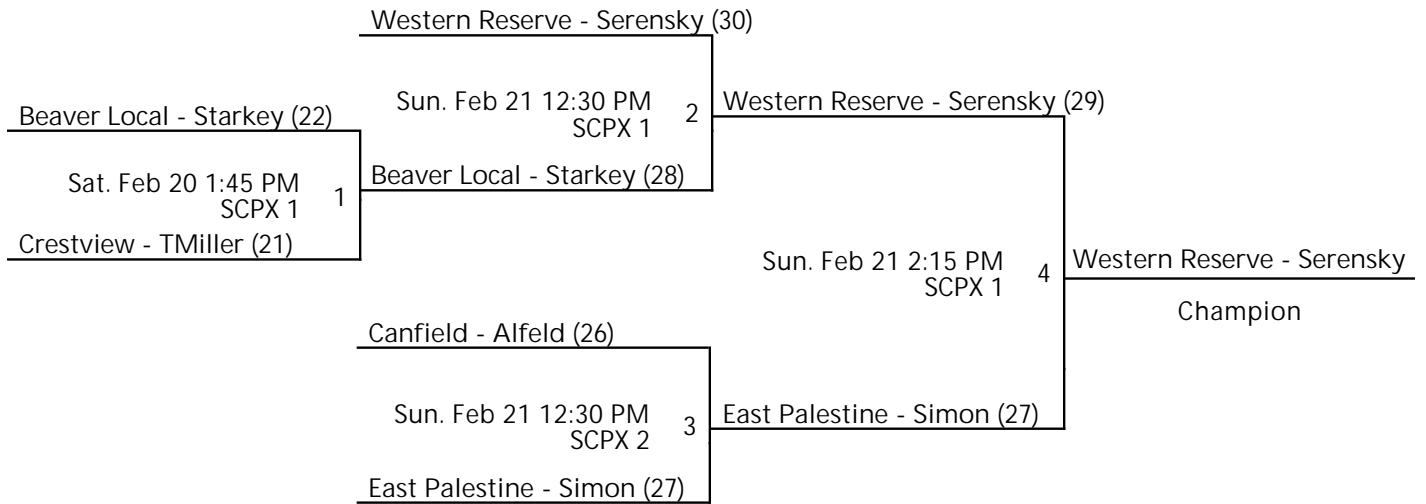

Jan 2 - Feb 21, 2021

SCC 1 - Salem Community Center Court 1 SCC 2 - Salem Community Center Location 2

SCPX 2 - Salem Centerplex Location 2

Away (Top), Home (Bottom)

Revised 2/21/2021 3:51 PM - Powered by Exposure Basketball Events

2021 EASTERN OHIO YOUTH BASKETBALL WINTER 5TH GRADE BOYS POOL A SILVER CONSOLATION

Jan 2 - Feb 21, 2021

SCPX 1 - Salem Centerplex Court 1 SCPX 2 - Salem Centerplex Location 2

Away (Top), Home (Bottom)

Revised 2/21/2021 2:11 PM - Powered by Exposure Basketball Events

2021 EASTERN OHIO YOUTH BASKETBALL WINTER LEAGUE 5TH GRADE BOYS POOL B GOLD CHAMPIONSHIP

Jan 2 - Feb 21, 2021

SCPX 1 - Salem Centerplex Court 1 SCPX 2 - Salem Centerplex Location 2

Away (Top), Home (Bottom)