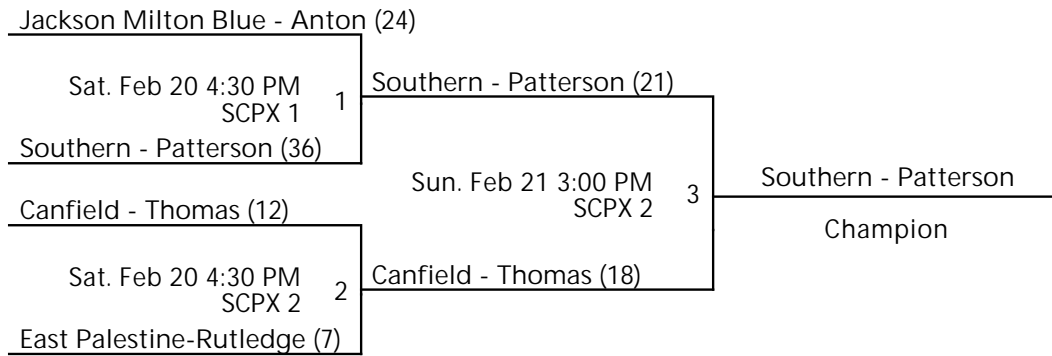

Jan 2 - Feb 21, 2021

SCC 1 - Salem Community Center Court 1 SCC 2 - Salem Community Center Location 2

Away (Top), Home (Bottom)

Revised 2/21/2021 4:57 PM - Powered by Exposure Basketball Events

2021 EASTERN OHIO YOUTH BASKETBALL WINTER LEAGUE 6TH GRADE BOYS POOL C GOLD CHAMPIONSHIP

Jan 2 - Feb 21, 2021

SCC 2 - Salem Community Center Location 2 SCPX 1 - Salem Centerplex Court 1

SCPX 2 - Salem Centerplex Location 2

Away (Top), Home (Bottom)

Revised 2/21/2021 6:59 PM - Powered by Exposure Basketball Events

2021 EASTERN OHIO YOUTH BASKETBALL WINTER 6TH GRADE BOYS POOL C SILVER CONSOLATION

Jan 2 - Feb 21, 2021

SCPX 1 - Salem Centerplex Court 1 SCPX 2 - Salem Centerplex Location 2

Away (Top), Home (Bottom)

Revised 2/21/2021 4:16 PM - Powered by Exposure Basketball Events