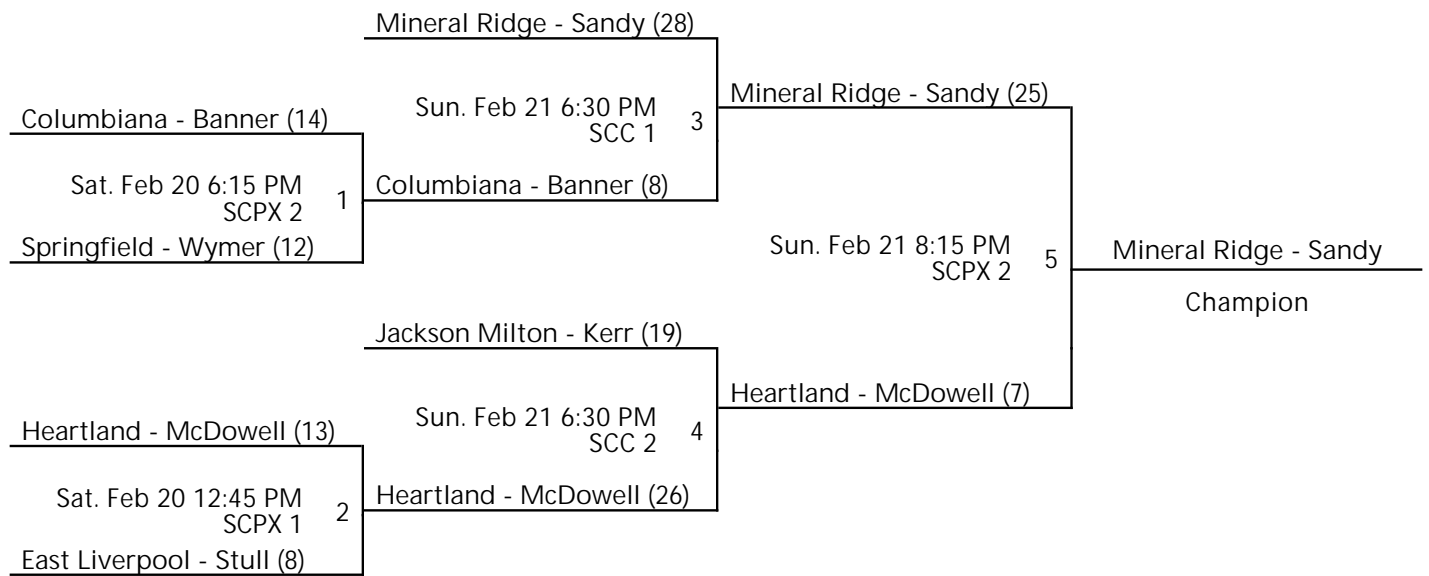

2021 EASTERN OHIO YOUTH BASKETBALL WINTER LEAGUE 6TH GRADE GIRLS POOL B GOLD CHAMPIONSHIP

Jan 2 - Feb 21, 2021

SCC 1 - Salem Community Center Court 1 SCC 2 - Salem Community Center Location 2

SCPX 1 - Salem Centerplex Court 1 SCPX 2 - Salem Centerplex Location 2

Away (Top), Home (Bottom)

Revised 2/21/2021 9:29 PM - Powered by Exposure Basketball Events