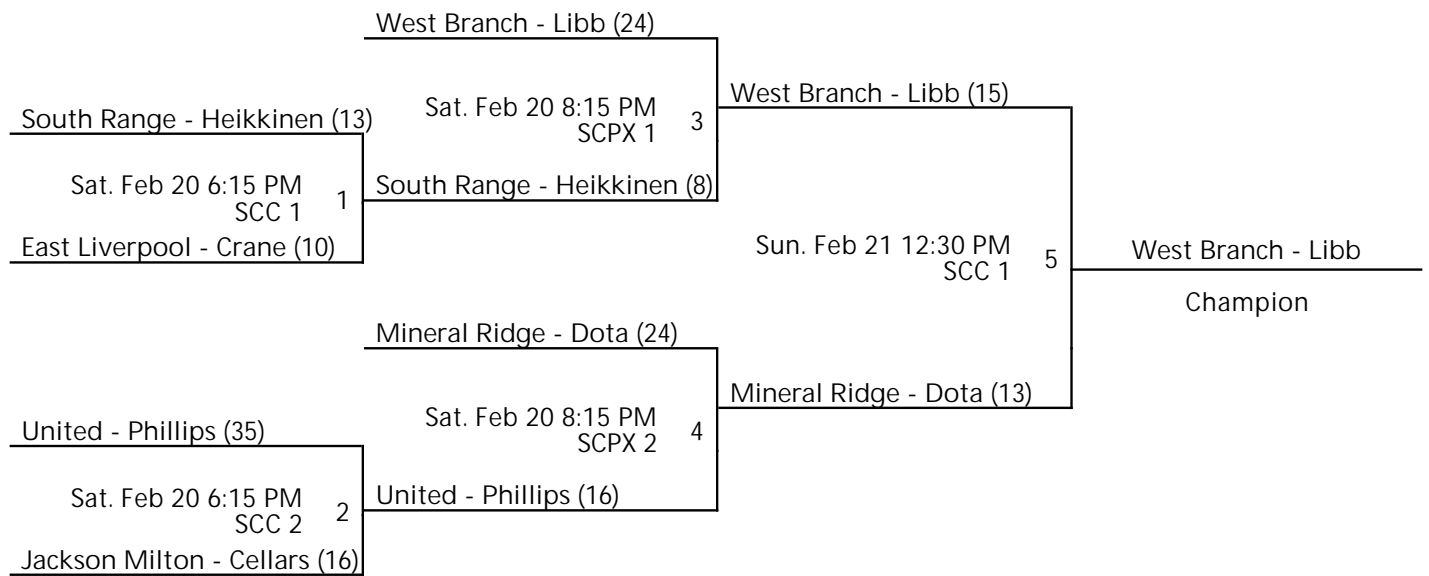

2 - Court 2

Powered by Exposure Basketball Events - Revised Fri. Feb 19 10:06 PM EST

2021 EASTERN OHIO YOUTH BASKETBALL WINTER LEAGUE 5TH GRADE GIRLS POOL A GOLD CHAMPIONSHIP

Jan 2 - Feb 21, 2021

SCC 1 - Salem Community Center Court 1 SCC 2 - Salem Community Center Location 2

SCPX 2 - Salem Centerplex Location 2 WMS 1 - Westgate Middle School Location 1

Away (Top), Home (Bottom)

Revised 2/21/2021 8:41 PM - Powered by Exposure Basketball Events

2021 EASTERN OHIO YOUTH BASKETBALL WINTER LEAGUE 5TH GRADE GIRLS POOL B GOLD CHAMPIONSHIP

Jan 2 - Feb 21, 2021

SCC 1 - Salem Community Center Court 1 SCC 2 - Salem Community Center Location 2

SCPX 1 - Salem Centerplex Court 1 SCPX 2 - Salem Centerplex Location 2

Away (Top), Home (Bottom)

Revised 2/21/2021 2:20 PM - Powered by Exposure Basketball Events