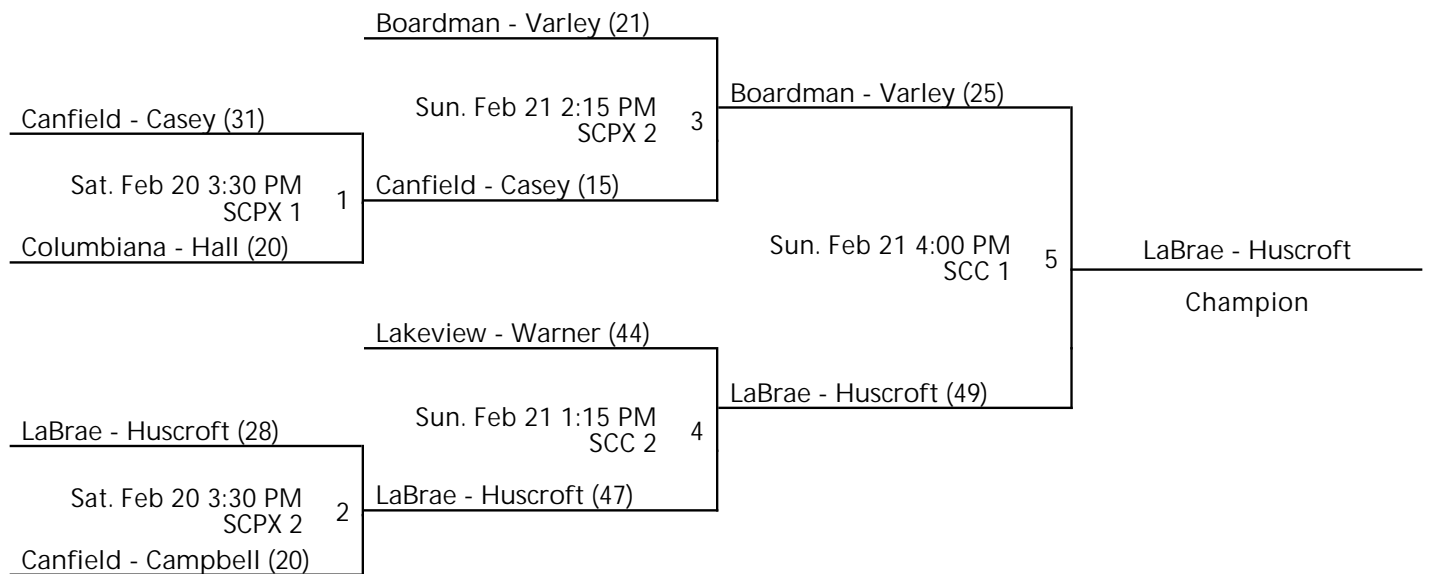

Jan 2 - Feb 21, 2021

SCC 1 - Salem Community Center Court 1 SCPX 1 - Salem Centerplex Court 1 SCPX 2 - Salem Centerplex Location 2

Away (Top), Home (Bottom)

Revised 2/21/2021 4:18 PM - Powered by Exposure Basketball Events

2021 EASTERN OHIO YOUTH BASKETBALL WINTER LEAGUE 6TH GRADE BOYS POOL A SILVER CONSOLATION

Jan 2 - Feb 21, 2021

SCC 1 - Salem Community Center Court 1 SCC 2 - Salem Community Center Location 2

Away (Top), Home (Bottom)

Revised 2/21/2021 3:22 PM - Powered by Exposure Basketball Events

2021 EASTERN OHIO YOUTH BASKETBALL WINTER LEAGUE 6TH GRADE BOYS POOL B GOLD CHAMPIONSHIP

Jan 2 - Feb 21, 2021

SCC 1 - Salem Community Center Court 1 SCC 2 - Salem Community Center Location 2