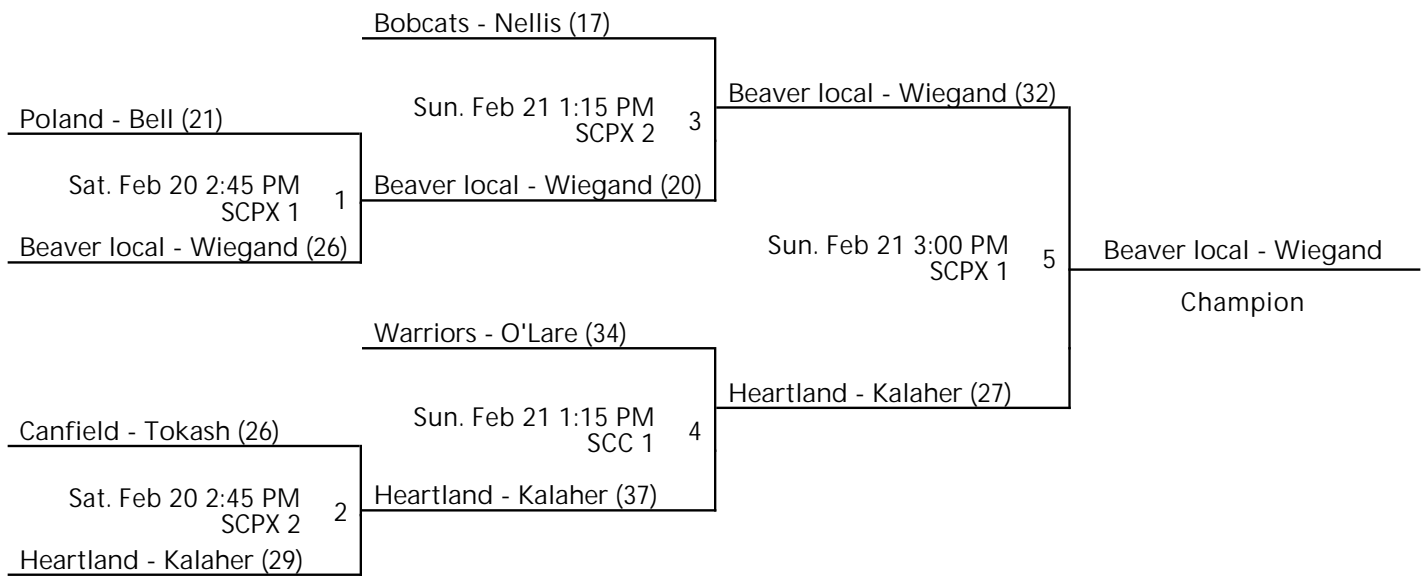

Venues

ELHS - East Liverpool HS
WMS - Westgate Middle School

SCPX - Salem Centerplex

SCC - Salem Community Center

Courts

1 - Court 1

2 - Court 2

2021 EASTERN OHIO YOUTH BASKETBALL WINTER LEAGUE 6TH GRADE BOYS POOL A GOLD CHAMPIONSHIP

Jan 2 - Feb 21, 2021

SCC 1 - Salem Community Center Court 1 SCPX 1 - Salem Centerplex Court 1 SCPX 2 - Salem Centerplex Location 2

Away (Top), Home (Bottom)

Revised 2/21/2021 4:18 PM - Powered by Exposure Basketball Events