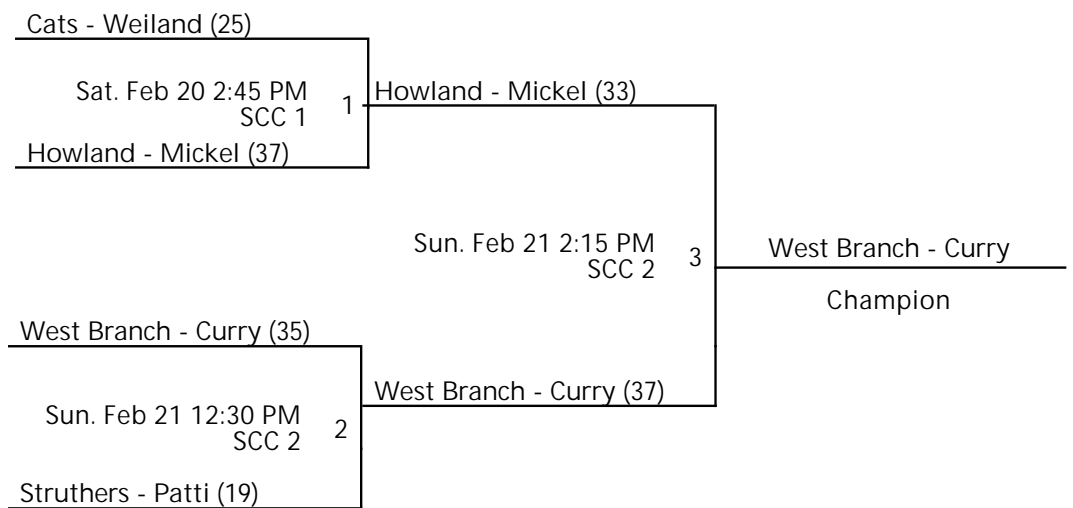

2021 EASTERN OHIO YOUTH BASKETBALL WINTER LEAGUE 6TH GRADE BOYS POOL A SILVER CONSOLATION

Jan 2 - Feb 21, 2021

SCC 1 - Salem Community Center Court 1 SCC 2 - Salem Community Center Location 2

Away (Top), Home (Bottom)

Revised 2/21/2021 3:22 PM - Powered by Exposure Basketball Events