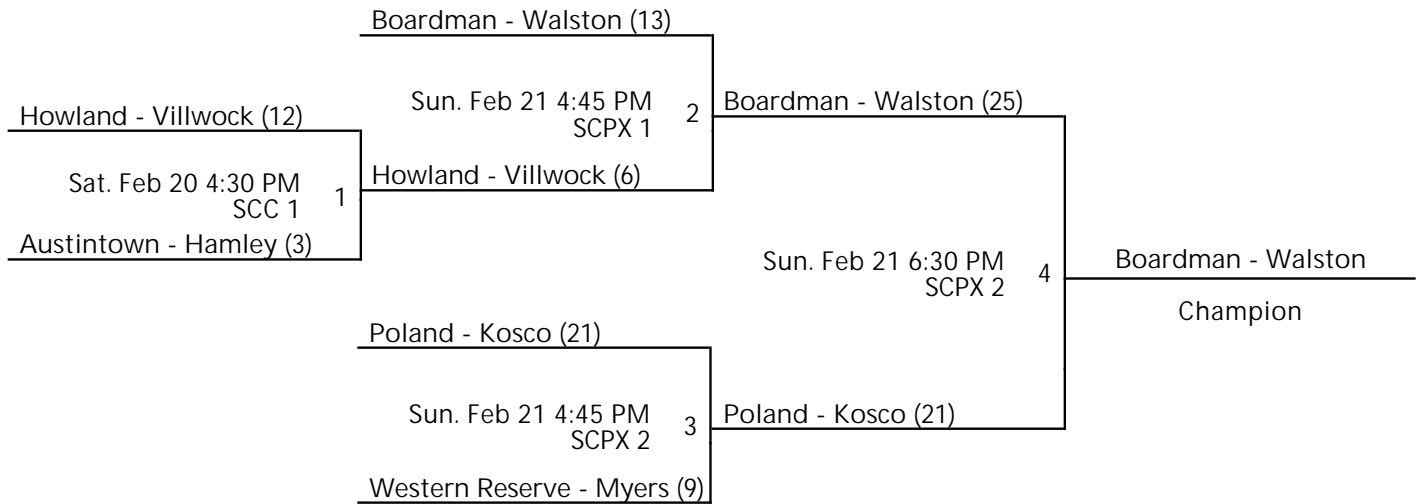

2021 EASTERN OHIO YOUTH BASKETBALL WINTER LEAGU 3RD AND 4TH GRADE GIRLS POOL A GOLD CHAMPIONSHIP

Jan 2 - Feb 21, 2021

SCC 1 - Salem Community Center Court 1   SCPX 1 - Salem Centerplex Court 1   SCPX 2 - Salem Centerplex Location 2

Away (Top), Home (Bottom)

Revised 2/21/2021 7:48 PM - Powered by Exposure Basketball Events