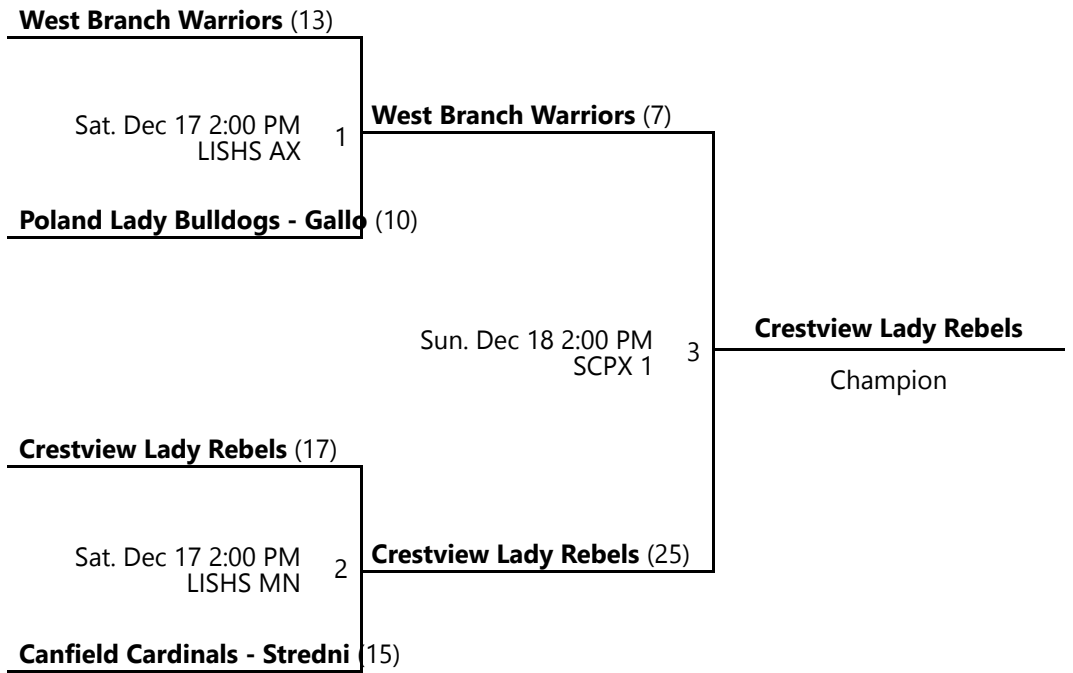

2022 EASTERN OHIO YOUTH BASKETBALL FALL LEAGUE 5TH GRADE GIRLS GOLD CHAMPIONSHIP

Nov 5 - Dec 18, 2022

LISHS AX - Lisbon High School Auxiliary LISHS MN - Lisbon High School Main SCPX 1 - Salem Centerplex Court 1

Away (Top), Home (Bottom)

Revised 12/18/2022 2:59 PM - Powered by Exposure Basketball Events