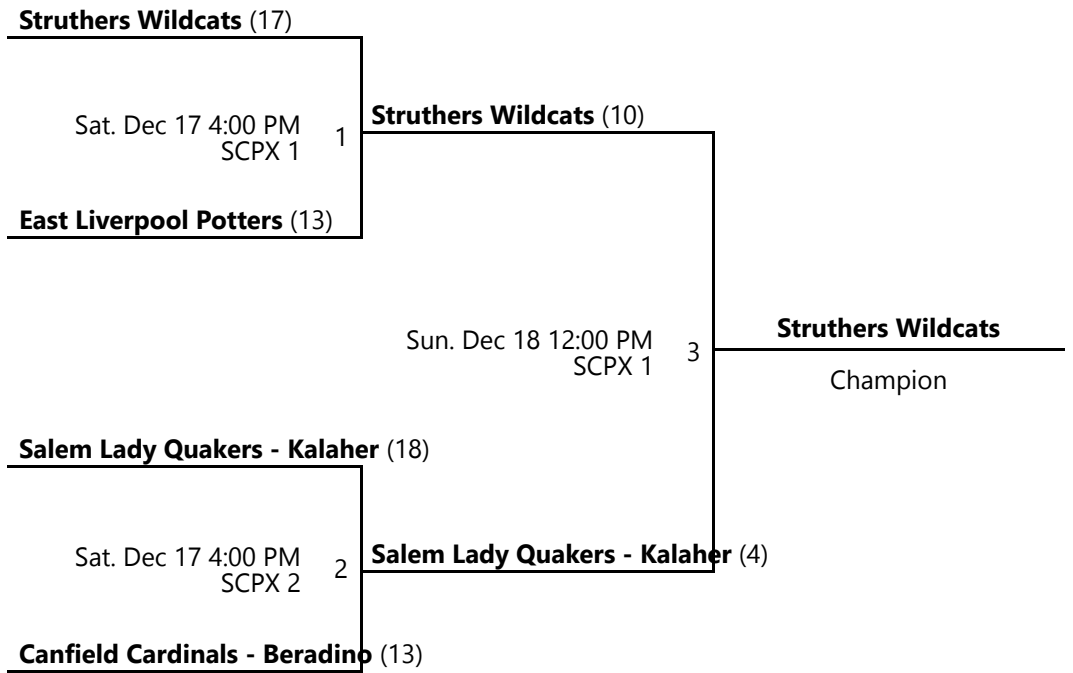

2022 EASTERN OHIO YOUTH BASKETBALL FALL LEAGUE 4TH GRADE GIRLS GOLD CHAMPIONSHIP

Nov 5 - Dec 18, 2022

SCPX 1 - Salem Centerplex Court 1 SCPX 2 - Salem Centerplex Location 2

Away (Top), Home (Bottom)

Revised 12/18/2022 1:07 PM - Powered by [Exposure Basketball Events](#)