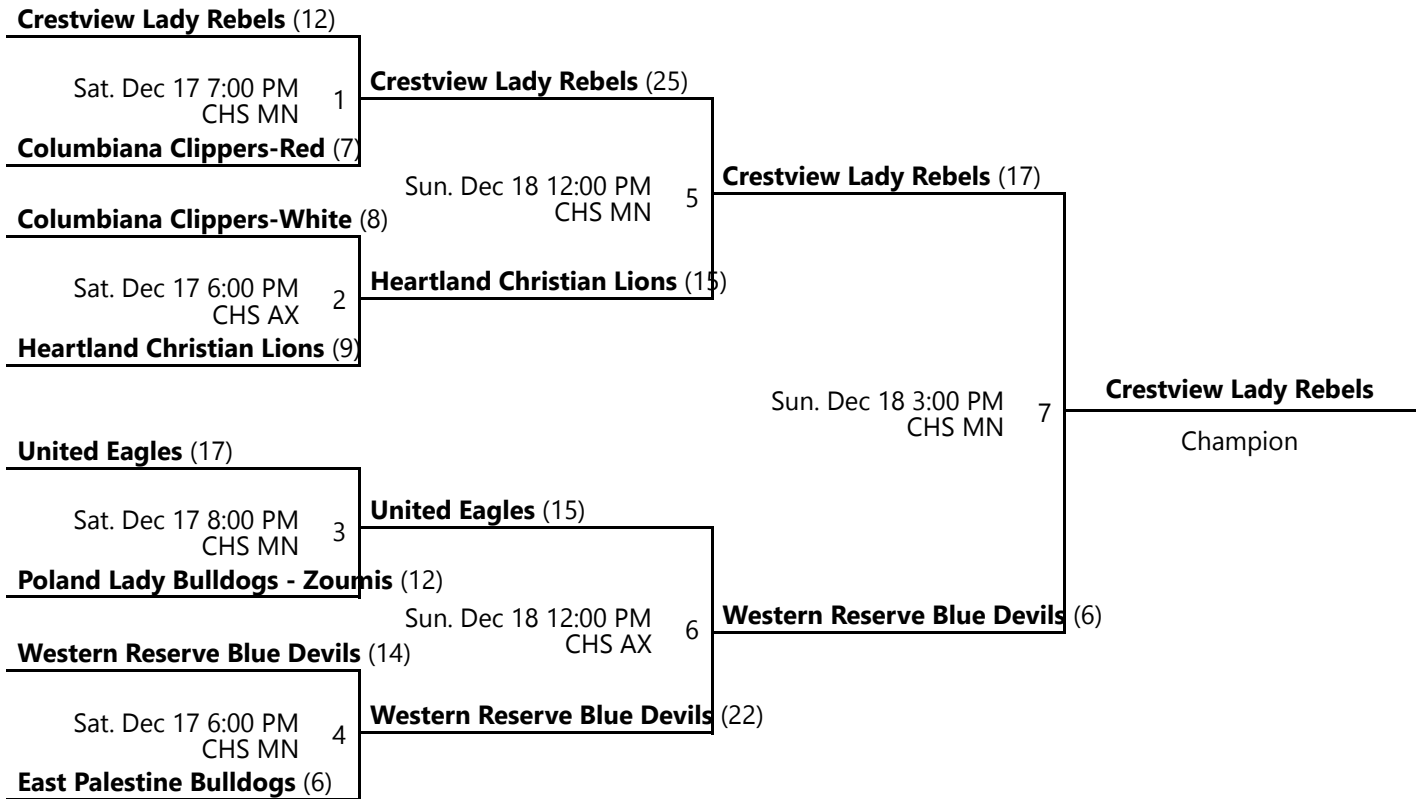

2022 EASTERN OHIO YOUTH BASKETBALL FALL LEAGUE 4TH GRADE GIRLS SILVER CHAMPIONSHIP

Nov 5 - Dec 18, 2022

CHS AX - Columbiana High School Auxiliary   CHS MN - Columbiana High School Main

Away (Top), Home (Bottom)

Revised 12/18/2022 4:15 PM - Powered by [Exposure Basketball Events](#)

2022 EASTERN OHIO YOUTH BASKETBALL FALL LEAGUE

Nov 5 - Dec 18, 2022

5TH GRADE GIRLS

	A					
	W	L	PD	PA	PS	
West Branch Warriors	10	0	119	107	278	1st
Crestview Lady Rebels	9	1	128	91	383	2nd
Canfield Cardinals - Stredni	9	1	122	89	309	3rd
Poland Lady Bulldogs - Gallo	8	2	64	166	282	4th
East Liverpool Potters	6	4	43	140	216	5th
Salem Lady Quakers	6	4	21	161	173	6th
Canfield Cardinals - Vodhanel	6	4	22	168	179	7th
Columbiana Clippers	5	5	4	146	152	8th
Heartland Christian Lions	5	5	-9	188	183	9th
United Eagles	5	5	1	161	154	10th
Western Reserve Blue Devils	4	6	-36	174	132	11th
Beaver Local Beavers White	3	7	-56	236	130	12th
Beaver Local Beavers Red	2	8	-78	201	82	13th
Jackson Milton Blue Jays	2	8	-79	286	123	14th
Leetonia Bears	0	10	-119	272	104	15th
Lisbon Lady Blue Devils	0	10	-147	341	47	16th

Date	Time	Venue	Court	Away	Home	Score
Sat. 11/5	12:00 PM	SCPX	1	Heartland Christian Lions	Western Reserve Blue Devils	20 - 14
Sat. 11/5	2:00 PM	SCC	2	Canfield Cardinals - Stredni	Salem Lady Quakers	33 - 4
Sat. 11/5	4:00 PM	SCPX	1	Canfield Cardinals - Vodhanel	Columbiana Clippers	13 - 4
Sat. 11/5	4:00 PM	SOU	1	Beaver Local Beavers Red	East Liverpool Potters	12 - 24
Sat. 11/5	6:00 PM	SOU	2	Beaver Local Beavers White	United Eagles	8 - 22
Sun. 11/6	10:00 AM	SCC	1	Salem Lady Quakers	East Liverpool Potters	10 - 13
Sun. 11/6	11:00 AM	CRHS	AX	Crestview Lady Rebels	Beaver Local Beavers Red	29 - 0
Sun. 11/6	12:00 PM	SCC	1	Lisbon Lady Blue Devils	Western Reserve Blue Devils	0 - 36
Sun. 11/6	1:00 PM	CRHS	MN	Crestview Lady Rebels	Beaver Local Beavers White	53 - 4
Sun. 11/6	1:00 PM	SCPX	2	Poland Lady Bulldogs - Gallo	Canfield Cardinals - Vodhanel	32 - 16
Sun. 11/6	2:00 PM	SCC	1	Lisbon Lady Blue Devils	United Eagles	2 - 32
Sun. 11/6	2:00 PM	SCC	2	Jackson Milton Blue Jays	Leetonia Bears	32 - 8
Sun. 11/6	3:00 PM	SCPX	2	Canfield Cardinals - Stredni	Poland Lady Bulldogs - Gallo	29 - 14
Sun. 11/6	4:00 PM	SCPX	1	Columbiana Clippers	Heartland Christian Lions	11 - 19
Sun. 11/6	4:00 PM	SCC	1	Jackson Milton Blue Jays	United Eagles	6 - 24
Sat. 11/12	12:30 PM	WRHS	1	Poland Lady Bulldogs - Gallo	Western Reserve Blue Devils	32 - 8
Sat. 11/12	12:30 PM	SCPX	2	Canfield Cardinals - Vodhanel	United Eagles	32 - 9
Sat. 11/12	12:30 PM	SCC	2	West Branch Warriors	Beaver Local Beavers White	27 - 11
Sat. 11/12	2:30 PM	SCPX	2	Salem Lady Quakers	Canfield Cardinals - Vodhanel	16 - 12
Sat. 11/12	2:30 PM	WRHS	2	Leetonia Bears	Western Reserve Blue Devils	23 - 24
Sat. 11/12	4:30 PM	SCPX	2	Salem Lady Quakers	Beaver Local Beavers Red	22 - 6