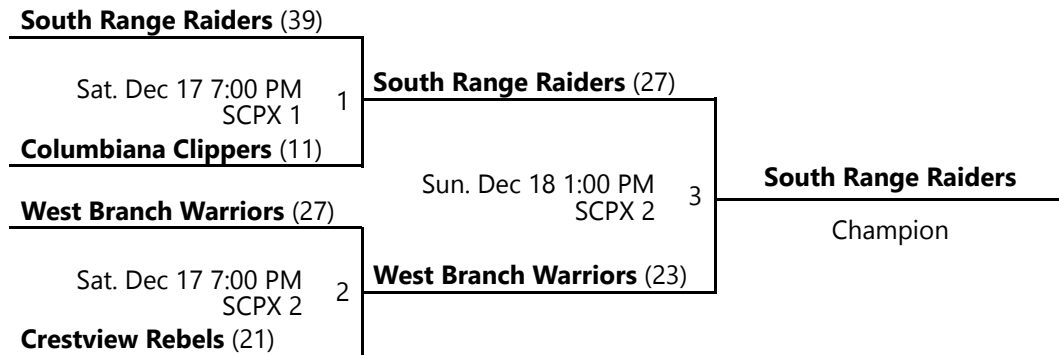

2022 EASTERN OHIO YOUTH BASKETBALL FALL I 4TH GRADE BOYS SILVER CHAMPIONSHIP

Nov 5 - Dec 18, 2022

SCPX 1 - Salem Centerplex Court 1   SCPX 2 - Salem Centerplex Location 2

Away (Top), Home (Bottom)

Revised 12/18/2022 2:11 PM - Powered by [Exposure Basketball Events](#)

2022 EASTERN OHIO YOUTH BASKETBALL FALL LEAGUE

Nov 5 - Dec 18, 2022

5TH GRADE BOYS

A						
	W	L	PD	PA	PS	
United Eagles	10	0	98	182	347	1st
Heartland Christian Lions - Gray	10	0	97	221	370	2nd
East Liverpool Potters - Blue - Keyes	8	2	80	224	307	3rd
Howland Tigers Raptis	7	3	77	182	322	4th
Columbiana Clippers	7	3	60	205	307	5th
Lisbon Blue Devils	6	4	2	219	217	6th
Beaver Local White	5	5	45	230	305	7th
Crestview Rebels	5	5	2	237	249	8th
Western Reserve Blue Devils	5	5	-24	239	221	9th
Alliance Aviators	4	6	-21	222	225	10th
Leetonia Bears	4	6	-48	240	214	11th
East Palestine Bulldogs	3	7	-26	213	203	12th
South Range Raiders	3	7	-62	334	228	13th
Beaver Local Red	3	7	-61	287	230	14th
East Liverpool Potters - White - Keyes	2	8	-60	248	121	15th
Jackson Milton Blue Jays - Blue	0	10	-109	339	120	16th
Jackson Milton Blue Jays - White	0	10	-117	343	109	17th
Heartland Christian Lions - Purple	8	2	67	219	289	18th

Date	Time	Venue	Court	Away	Home	Score
Sat. 11/5	10:00 AM	SCC	1	Leetonia Bears	Western Reserve Blue Devils	33 - 18
Sat. 11/5	2:00 PM	SCC	1	Howland Tigers Raptis	Alliance Aviators	27 - 9
Sat. 11/5	3:00 PM	SOU	2	East Liverpool Potters - Blue - Keyes	United Eagles	19 - 23
Sat. 11/5	4:00 PM	SCC	1	Howland Tigers Raptis	South Range Raiders	43 - 5
Sat. 11/5	4:00 PM	SOU	2	East Liverpool Potters - White - Keyes	East Palestine Bulldogs	8 - 17
Sat. 11/5	5:00 PM	SOU	1	Beaver Local White	United Eagles	23 - 31
Sat. 11/5	6:00 PM	SOU	1	Beaver Local Red	Columbiana Clippers	23 - 38
Sun. 11/6	10:00 AM	CRHS	MN	Crestview Rebels	East Liverpool Potters - White - Keyes	18 - 17
Sun. 11/6	10:00 AM	SCC	2	Jackson Milton Blue Jays - Blue	Leetonia Bears	8 - 48
Sun. 11/6	11:00 AM	SCC	2	East Palestine Bulldogs	Jackson Milton Blue Jays - White	33 - 7
Sun. 11/6	12:00 PM	CRHS	AX	East Liverpool Potters - Blue - Keyes	Crestview Rebels	29 - 12
Sun. 11/6	1:00 PM	SCC	2	Alliance Aviators	Jackson Milton Blue Jays - White	35 - 8
Sun. 11/6	4:00 PM	CRHS	AX	Heartland Christian Lions - Purple	Lisbon Blue Devils	25 - 29
Sun. 11/6	5:00 PM	CRHS	MN	Heartland Christian Lions - Gray	Lisbon Blue Devils	32 - 13
Sun. 11/6	6:00 PM	CRHS	AX	South Range Raiders	Heartland Christian Lions - Purple	20 - 37
Sat. 11/12	11:30 AM	SCC	1	Heartland Christian Lions - Gray	Jackson Milton Blue Jays - Blue	36 - 10
Sat. 11/12	2:30 PM	SCPX	1	Columbiana Clippers	Lisbon Blue Devils	27 - 21
Sat. 11/12	2:30 PM	SCC	2	Beaver Local White	Crestview Rebels	24 - 15
Sat. 11/12	6:30 PM	WRHS	1	Heartland Christian Lions - Purple	Western Reserve Blue Devils	32 - 16