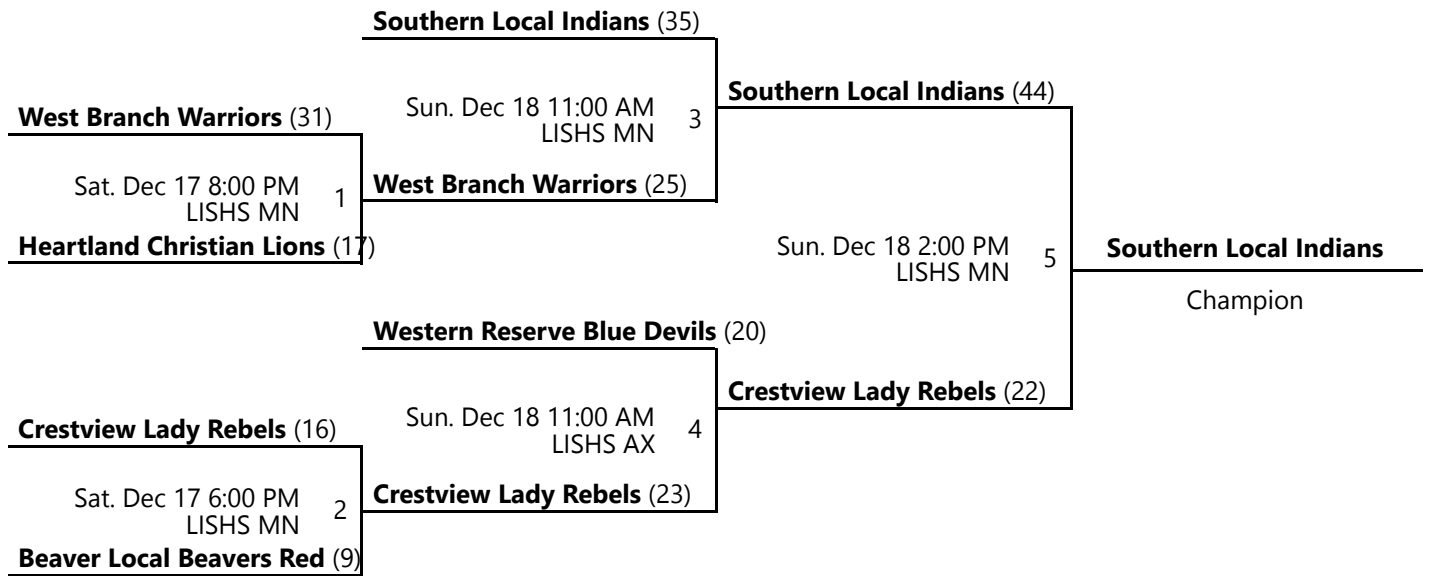

2022 EASTERN OHIO YOUTH BASKETBALL FALL LEAGUE 6TH GRADE GIRLS GOLD CHAMPIONSHIP

Nov 5 - Dec 18, 2022

LISHS AX - Lisbon High School Auxiliary LISHS MN - Lisbon High School Main

Away (Top), Home (Bottom)

Revised 12/18/2022 3:21 PM - Powered by [Exposure Basketball Events](#)