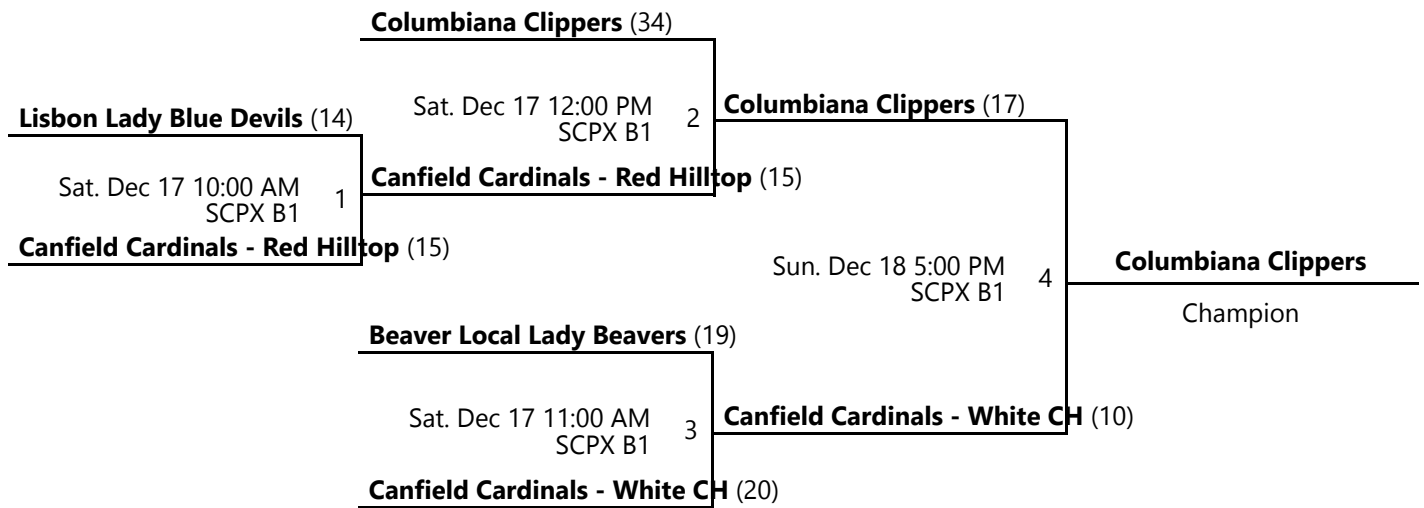

2022 EASTERN OHIO YOUTH BASKETBALL FALL LEAGUE 2ND GRADE BOYS AND GIRLS GIRLS CHAMPIONSHIP

Nov 5 - Dec 18, 2022

SCPX B1 - Salem Centerplex Court B1

Away (Top), Home (Bottom)

Revised 12/18/2022 6:17 PM - Powered by [Exposure Basketball Events](#)

2022 EASTERN OHIO YOUTH BASKETBALL FALL LEAGUE

Nov 5 - Dec 18, 2022

3RD GRADE BOYS

A						
	W	L	PD	PA	PS	
Poland Bulldogs - Vesey	10	0	143	94	436	1st
Canfield Cardinals - Venrose	9	1	127	113	444	2nd
Heartland Christian Lions - Purple	8	2	55	219	280	3rd
Howland Tigers	7	3	70	160	293	4th
East Liverpool Potters - Holt	7	3	31	220	234	5th
Jackson Milton Blue Jays - Birchak	7	3	8	130	141	6th
Canfield Cardinals - Red Cromer	6	4	42	149	215	7th
Crestview Rebels	6	4	19	190	175	8th
East Palestine Bulldogs White	5	5	17	127	114	9th
Beaver Local Red	5	5	-34	259	156	10th
Salem Quakers	4	6	-9	128	119	11th
Columbiana Clippers	3	7	-40	176	98	12th
United Eagles	2	8	-34	212	142	13th
Southern Local Indians	1	9	-128	327	102	14th
Beaver Local White	0	10	-135	316	78	15th
Leetonia Bears	0	10	-138	234	58	16th
Heartland Christian Lions - White	7	3	16	211	223	17th
East Palestine Bulldogs Brown	3	7	-25	202	124	18th
Canfield Cardinals - White Cromer	4	6	-21	199	180	19th
Crestview Rebels- Gold	6	4	36	118	172	20th

Date	Time	Venue	Court	Away	Home	Score
Sat. 11/5	12:00 PM	SOU	1	Southern Local Indians	Beaver Local Red	10 - 21
Sat. 11/5	1:00 PM	SCC	2	Crestview Rebels- Gold	Salem Quakers	19 - 3
Sat. 11/5	1:00 PM	SOU	2	East Liverpool Potters - Holt	Beaver Local White	34 - 3
Sat. 11/5	2:00 PM	SOU	1	Southern Local Indians	United Eagles	7 - 28
Sat. 11/5	5:00 PM	SOU	2	East Palestine Bulldogs White	Heartland Christian Lions - White	20 - 4
Sat. 11/5	6:00 PM	SCC	1	Canfield Cardinals - White Cromer	Columbiana Clippers	19 - 9
Sat. 11/5	7:00 PM	SCPX	2	East Palestine Bulldogs Brown	Leetonia Bears	22 - 8
Sun. 11/6	1:00 PM	CRHS	AX	East Liverpool Potters - Holt	Crestview Rebels	14 - 5
Sun. 11/6	3:00 PM	CRHS	MN	Crestview Rebels- Gold	Heartland Christian Lions - White	24 - 5
Sun. 11/6	4:00 PM	SCPX	2	Canfield Cardinals - Red Cromer	Beaver Local White	38 - 6
Sun. 11/6	5:00 PM	SCC	1	Jackson Milton Blue Jays - Birchak	Salem Quakers	14 - 9
Sun. 11/6	5:00 PM	SCC	2	Poland Bulldogs - Vesey	United Eagles	36 - 4
Sun. 11/6	5:00 PM	CRHS	AX	Crestview Rebels- Gold	East Palestine Bulldogs Brown	18 - 13
Sun. 11/6	6:00 PM	SCC	1	Canfield Cardinals - Venrose	Heartland Christian Lions - Purple	39 - 21
Sun. 11/6	7:00 PM	SCC	1	Columbiana Clippers	East Palestine Bulldogs White	5 - 6
Sun. 11/6	7:00 PM	SCC	2	Poland Bulldogs - Vesey	Beaver Local Red	46 - 0
Sat. 11/12	9:30 AM	SCC	2	Beaver Local White	Columbiana Clippers	5 - 18