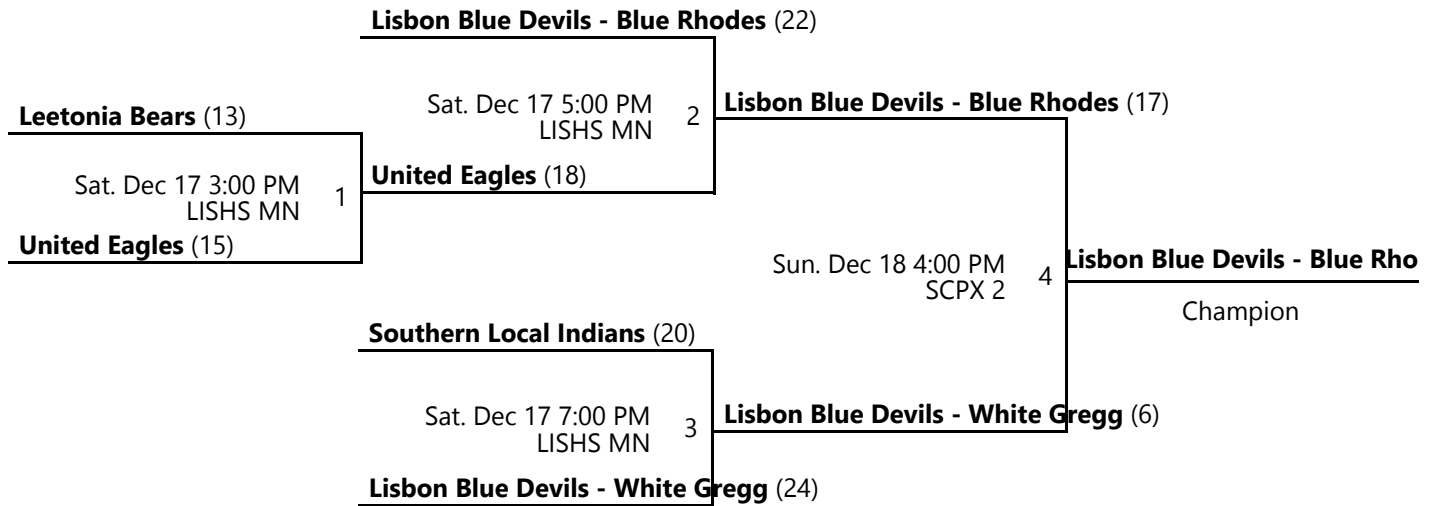

2022 EASTERN OHIO YOUTH BASKETBALL FALL LEAGUE 4TH GRADE BOYS BRONZE CHAMPIONSHIP

Nov 5 - Dec 18, 2022

LISHS MN - Lisbon High School Main SCPX 2 - Salem Centerplex Location 2

Away (Top), Home (Bottom)

Revised 12/18/2022 5:33 PM - Powered by [Exposure Basketball Events](#)