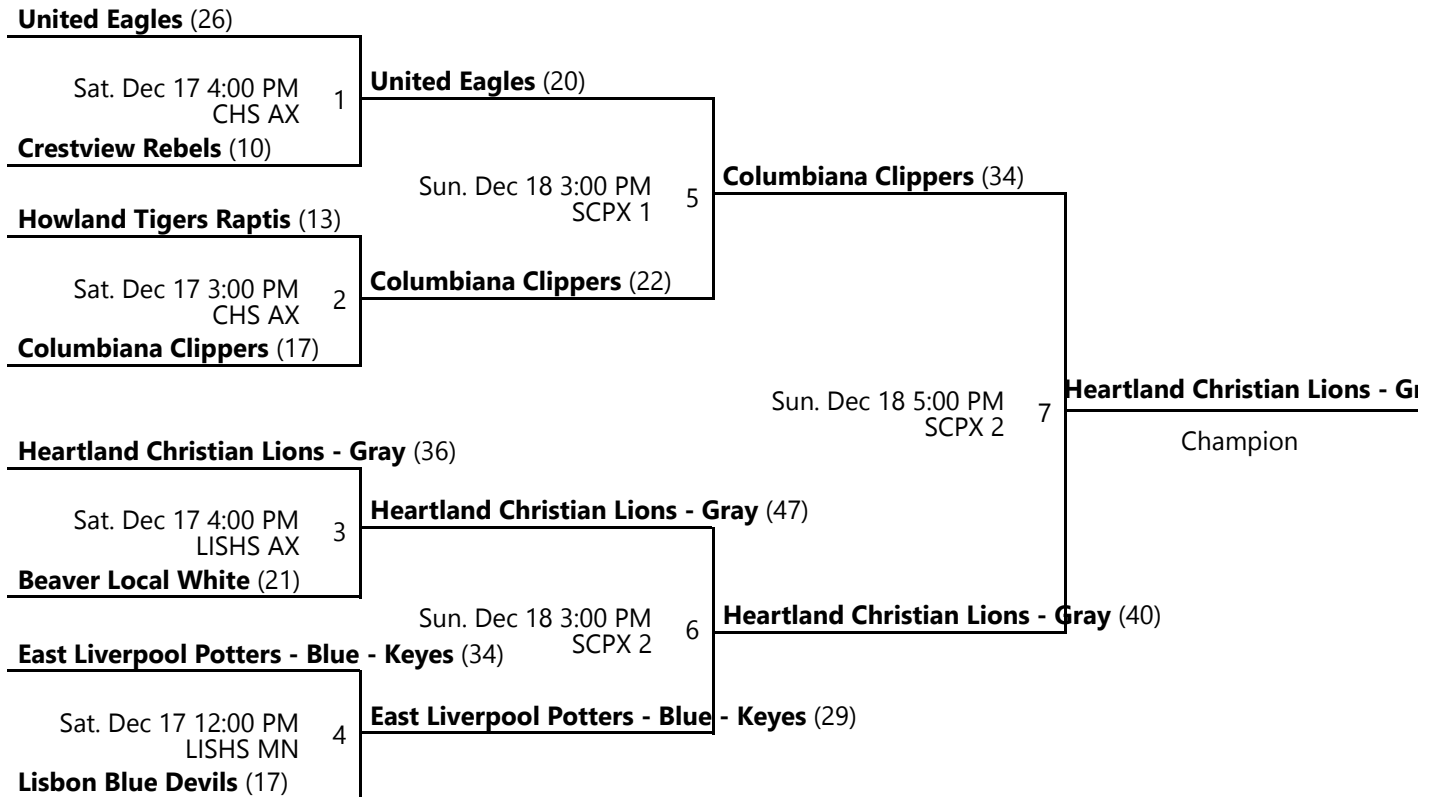

2022 EASTERN OHIO YOUTH BASKETBALL FALL LEAGUE 5TH GRADE BOYS GOLD CHAMPIONSHIP

Nov 5 - Dec 18, 2022

CHS AX - Columbiana High School Auxiliary   LISHS AX - Lisbon High School Auxiliary

LISHS MN - Lisbon High School Main   SCPX 1 - Salem Centerplex Court 1   SCPX 2 - Salem Centerplex Location 2

Away (Top), Home (Bottom)

Revised 12/18/2022 6:17 PM - Powered by [Exposure Basketball Events](#)