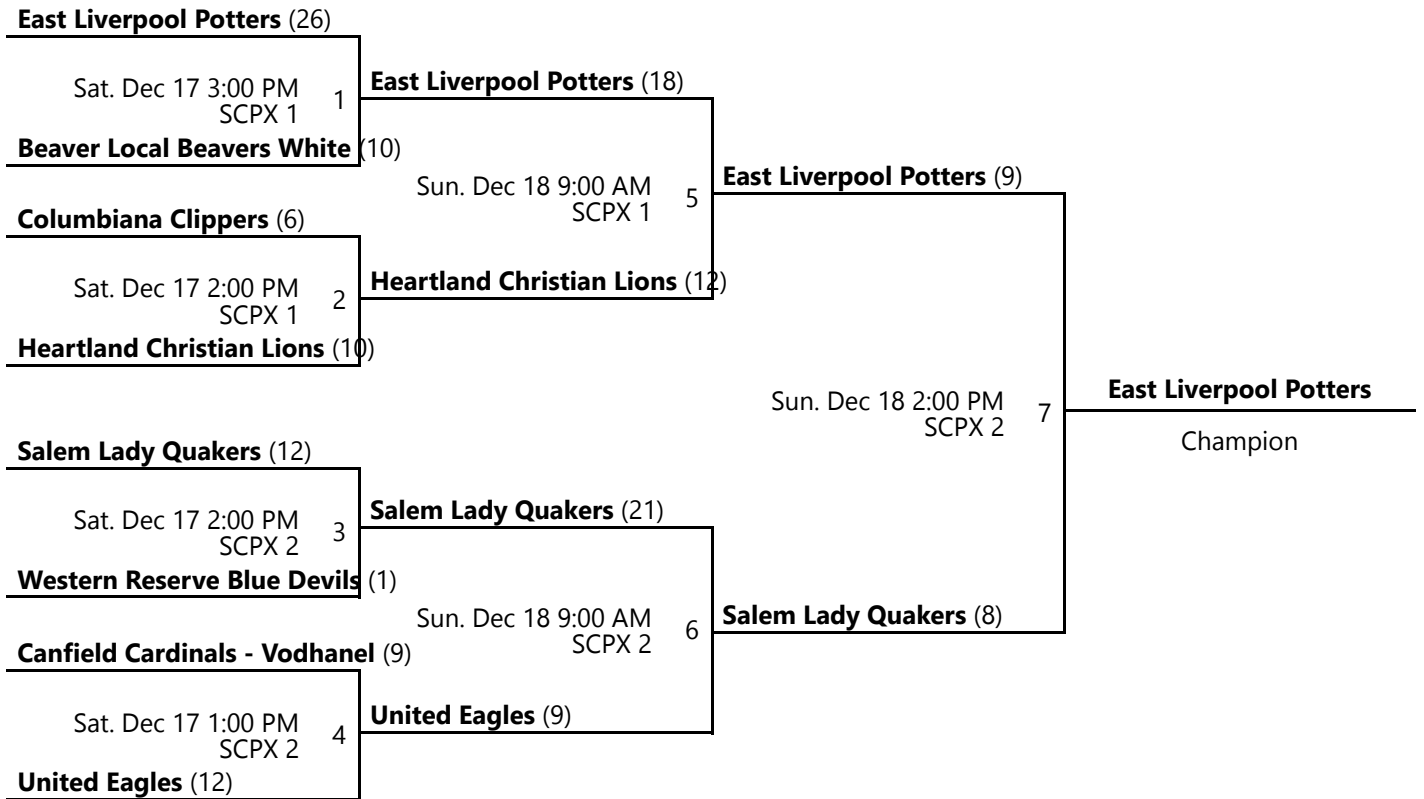

2022 EASTERN OHIO YOUTH BASKETBALL FALL LEAGUE 5TH GRADE GIRLS SILVER CHAMPIONSHIP

Nov 5 - Dec 18, 2022

SCPX 1 - Salem Centerplex Court 1   SCPX 2 - Salem Centerplex Location 2

Away (Top), Home (Bottom)

Revised 12/18/2022 3:41 PM - Powered by [Exposure Basketball Events](#)

2022 EASTERN OHIO YOUTH BASKETBALL FALL LEAGUE

Nov 5 - Dec 18, 2022

6TH GRADE GIRLS

A						
	W	L	PD	PA	PS	
Southern Local Indians	10	0	150	65	492	1st
Western Reserve Blue Devils	9	1	125	85	305	2nd
Crestview Lady Rebels	8	2	53	174	193	3rd
West Branch Warriors	7	3	55	159	227	4th
Heartland Christian Lions	7	3	40	147	233	5th
Beaver Local Beavers Red	6	4	25	164	190	6th
Columbiana Clippers	5	5	-29	217	160	7th
East Liverpool Potters	5	5	-21	191	172	8th
United Eagles	4	6	-4	237	214	9th
East Palestine Bulldogs	2	8	-25	193	150	10th
Jackson Milton Blue Jays - Fishtorn	2	8	-81	274	101	11th
Lisbon Lady Blue Devils	1	9	-123	307	92	12th
Leetonia Bears	0	10	-135	318	66	13th
Beaver Local Beavers White	4	6	-30	239	175	14th

Date	Time	Venue	Court	Away	Home	Score
Sat. 11/5	9:00 AM	SCPX	2	East Palestine Bulldogs	Beaver Local Beavers Red	6 - 11
Sat. 11/5	10:00 AM	SCPX	1	Heartland Christian Lions	Jackson Milton Blue Jays - Fishtorn	26 - 10
Sat. 11/5	10:00 AM	SOU	1	Southern Local Indians	United Eagles	64 - 9
Sat. 11/5	10:00 AM	SCPX	2	Beaver Local Beavers White	Lisbon Lady Blue Devils	27 - 6
Sat. 11/5	12:00 PM	SOU	2	Southern Local Indians	East Liverpool Potters	43 - 4
Sat. 11/5	1:00 PM	SCPX	2	Western Reserve Blue Devils	Beaver Local Beavers Red	25 - 12
Sat. 11/5	2:00 PM	SOU	2	East Liverpool Potters	Leetonia Bears	33 - 4
Sat. 11/5	3:00 PM	SCPX	1	Columbiana Clippers	Western Reserve Blue Devils	6 - 25
Sat. 11/5	5:00 PM	SCPX	2	Columbiana Clippers	West Branch Warriors	16 - 26
Sun. 11/6	11:00 AM	SCPX	2	Lisbon Lady Blue Devils	United Eagles	16 - 36
Sun. 11/6	12:00 PM	SCC	2	Jackson Milton Blue Jays - Fishtorn	Leetonia Bears	20 - 8
Sun. 11/6	2:00 PM	SCPX	1	West Branch Warriors	Beaver Local Beavers White	30 - 10
Sun. 11/6	3:00 PM	CRHS	AX	Crestview Lady Rebels	Heartland Christian Lions	33 - 13
Sun. 11/6	6:00 PM	CRHS	MN	Crestview Lady Rebels	East Palestine Bulldogs	21 - 12
Sat. 11/12	8:30 AM	SCPX	2	Beaver Local Beavers Red	Heartland Christian Lions	19 - 13
Sat. 11/12	8:30 AM	SCC	2	Crestview Lady Rebels	Southern Local Indians	5 - 64
Sat. 11/12	9:30 AM	SCC	1	Columbiana Clippers	East Palestine Bulldogs	14 - 12
Sat. 11/12	10:30 AM	SCPX	2	Southern Local Indians	Beaver Local Beavers White	55 - 15
Sat. 11/12	11:30 AM	WRHS	2	West Branch Warriors	Western Reserve Blue Devils	16 - 26
Sat. 11/12	12:30 PM	SCPX	1	Columbiana Clippers	Beaver Local Beavers White	20 - 21
Sat. 11/12	4:30 PM	WRHS	2	Western Reserve Blue Devils	Leetonia Bears	40 - 5
Sat. 11/12	5:30 PM	SCPX	2	Heartland Christian Lions	Lisbon Lady Blue Devils	41 - 6
Sat. 11/12	7:30 PM	SCC	2	East Liverpool Potters	United Eagles	27 - 24