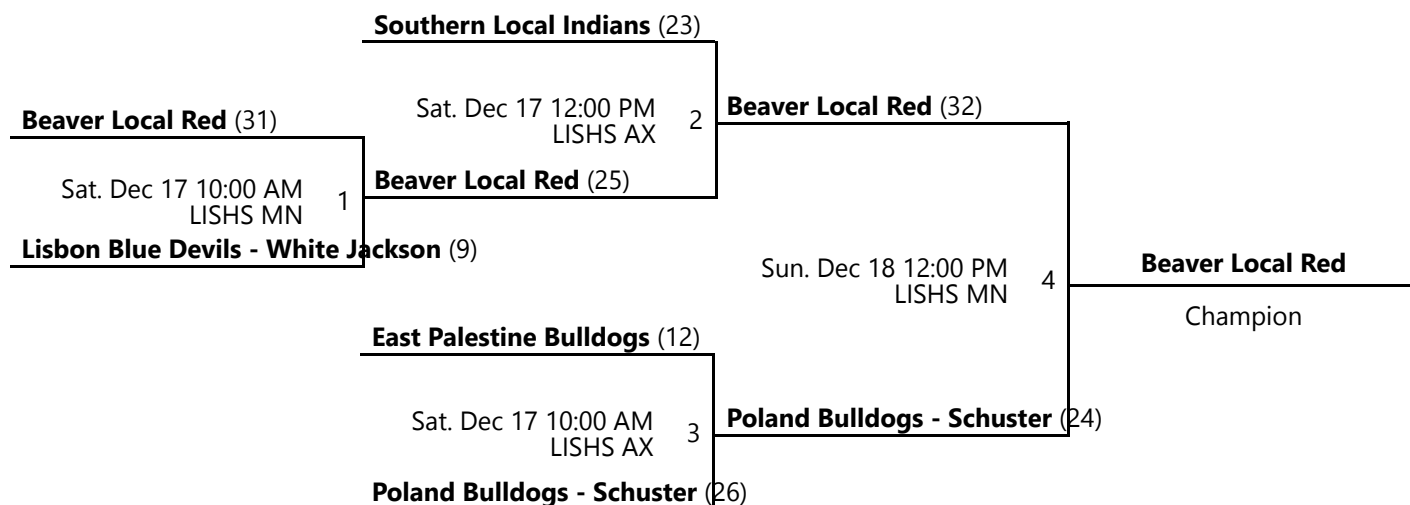

2022 EASTERN OHIO YOUTH BASKETBALL FALL LEAGUE 6TH GRADE BOYS BRONZE CHAMPIONSHIP

Nov 5 - Dec 18, 2022

LISHS AX - Lisbon High School Auxiliary LISHS MN - Lisbon High School Main

Away (Top), Home (Bottom)

Revised 12/19/2022 11:21 AM - Powered by [Exposure Basketball Events](#)