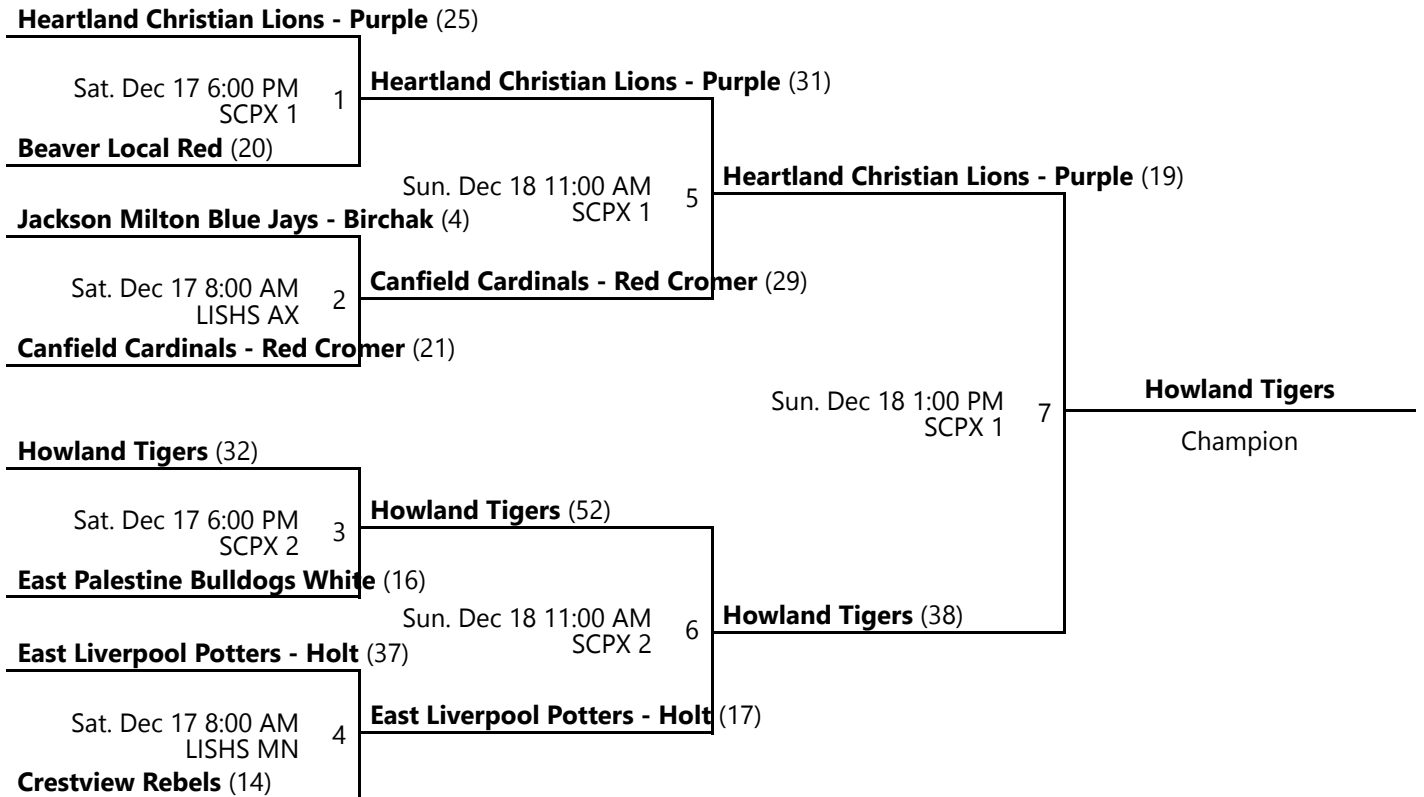

2022 EASTERN OHIO YOUTH BASKETBALL FALL LEAGUE 3RD GRADE BOYS SILVER CHAMPIONSHIP

Nov 5 - Dec 18, 2022

LISHS AX - Lisbon High School Auxiliary   LISHS MN - Lisbon High School Main   SCPX 1 - Salem Centerplex Court 1
SCPX 2 - Salem Centerplex Location 2

2022 EASTERN OHIO YOUTH BASKETBALL FALL LEAGUE

Nov 5 - Dec 18, 2022

4TH GRADE BOYS

A						
	W	L	PD	PA	PS	
East Liverpool Potters - Chisom	10	0	150	101	418	1st
Rootstown Rovers	10	0	114	106	268	2nd
Beaver Local White	9	1	91	133	215	3rd
Beaver Local Red	8	2	77	142	250	4th
Heartland Christian Lions	8	2	61	181	270	5th
Poland Bulldogs - Gallo	7	3	48	144	214	6th
East Palestine Bulldogs White	7	3	25	189	210	7th
Western Reserve Blue Devils	7	3	23	165	185	8th
South Range Raiders	6	4	54	195	320	9th
West Branch Warriors	5	5	53	153	215	10th
Crestview Rebels	4	6	-1	212	205	11th
Columbiana Clippers	3	7	-85	246	100	12th
Lisbon Blue Devils - Blue Rhodes	1	9	-88	255	140	13th
Southern Local Indians	1	9	-97	281	131	14th
Lisbon Blue Devils - White Gregg	1	9	-134	225	67	15th
Leetonia Bears	0	10	-98	263	106	16th
United Eagles	0	10	-115	242	77	17th
East Palestine Bulldogs Brown	6	4	4	216	202	18th
Columbiana Clippers - White	2	8	-82	241	97	19th

Date	Time	Venue	Court	Away	Home	Score
Sat. 11/5	10:00 AM	SOU	2	Southern Local Indians	United Eagles	20 - 13
Sat. 11/5	11:00 AM	SCC	1	Columbiana Clippers	Western Reserve Blue Devils	9 - 18
Sat. 11/5	11:00 AM	SCC	2	Leetonia Bears	Lisbon Blue Devils - White Gregg	12 - 13
Sat. 11/5	12:00 PM	SCC	1	Beaver Local White	Columbiana Clippers - White	20 - 6
Sat. 11/5	1:00 PM	SCPX	1	East Palestine Bulldogs White	Heartland Christian Lions	14 - 24
Sat. 11/5	1:00 PM	SCC	1	Leetonia Bears	Lisbon Blue Devils - Blue Rhodes	9 - 22
Sat. 11/5	3:00 PM	SOU	1	Southern Local Indians	Beaver Local Red	16 - 21
Sat. 11/5	3:00 PM	SCC	2	South Range Raiders	East Palestine Bulldogs Brown	36 - 12
Sun. 11/6	12:00 PM	SCPX	2	West Branch Warriors	Western Reserve Blue Devils	13 - 19
Sun. 11/6	1:00 PM	SCPX	1	Beaver Local White	Lisbon Blue Devils - White Gregg	19 - 1
Sun. 11/6	2:00 PM	CRHS	MN	Crestview Rebels	Poland Bulldogs - Gallo	19 - 23
Sun. 11/6	3:00 PM	SCC	1	United Eagles	Heartland Christian Lions	10 - 41
Sun. 11/6	4:00 PM	CRHS	MN	South Range Raiders	Crestview Rebels	30 - 18
Sun. 11/6	4:00 PM	SCC	2	Columbiana Clippers - White	East Palestine Bulldogs White	8 - 28
Sun. 11/6	6:00 PM	SCC	2	Beaver Local Red	East Palestine Bulldogs Brown	21 - 22
Sat. 11/12	9:30 AM	SCPX	1	East Liverpool Potters - Chisom	South Range Raiders	40 - 19
Sat. 11/12	9:30 AM	SCPX	2	Lisbon Blue Devils - Blue Rhodes	West Branch Warriors	10 - 27
Sat. 11/12	10:30 AM	SCC	1	Southern Local Indians	Columbiana Clippers	10 - 16