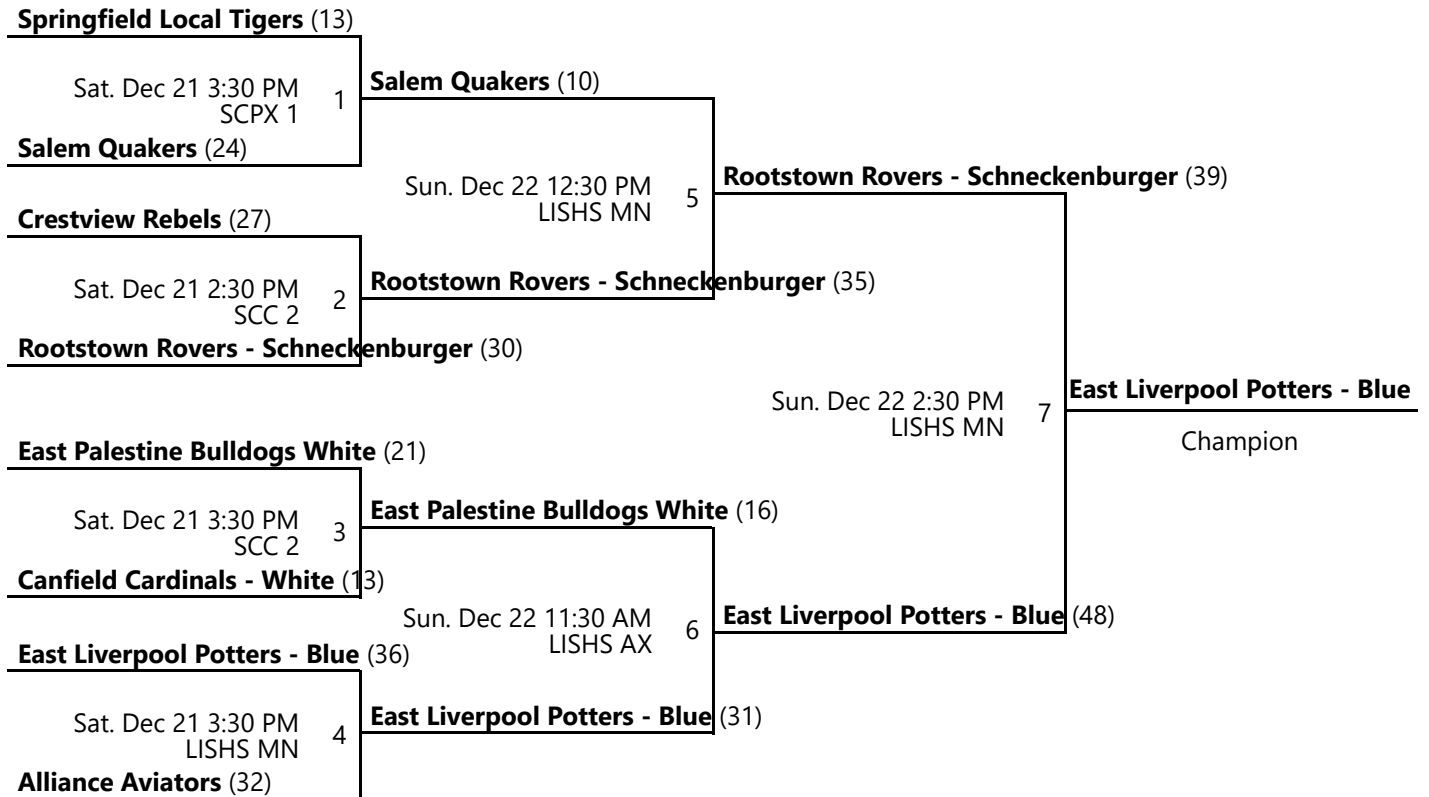

LISHS AX - Lisbon High School Auxiliary   LISHS MN - Lisbon High School Main
SCC 2 - Salem Community Center Location 2   SCPX 1 - Salem Centerplex Court 1

Away (Top), Home (Bottom)

Revised 12/22/2024 3:41 PM - Powered by [Exposure Basketball Events](#)