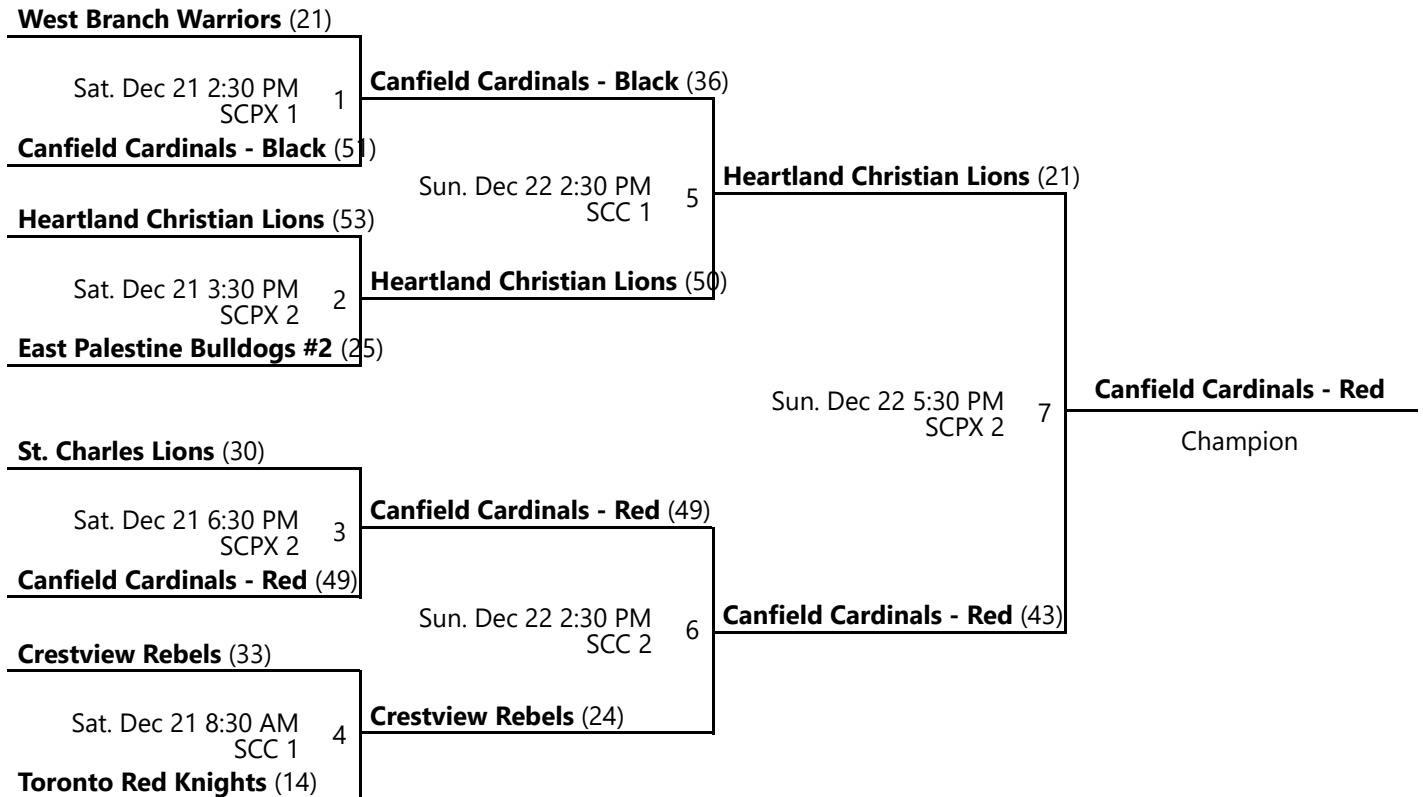

SCC 1 - Salem Community Center Court 1   SCC 2 - Salem Community Center Location 2

SCPX 1 - Salem Centerplex Court 1   SCPX 2 - Salem Centerplex Location 2

Away (Top), Home (Bottom)

Revised 12/22/2024 7:03 PM - Powered by [Exposure Basketball Events](#)