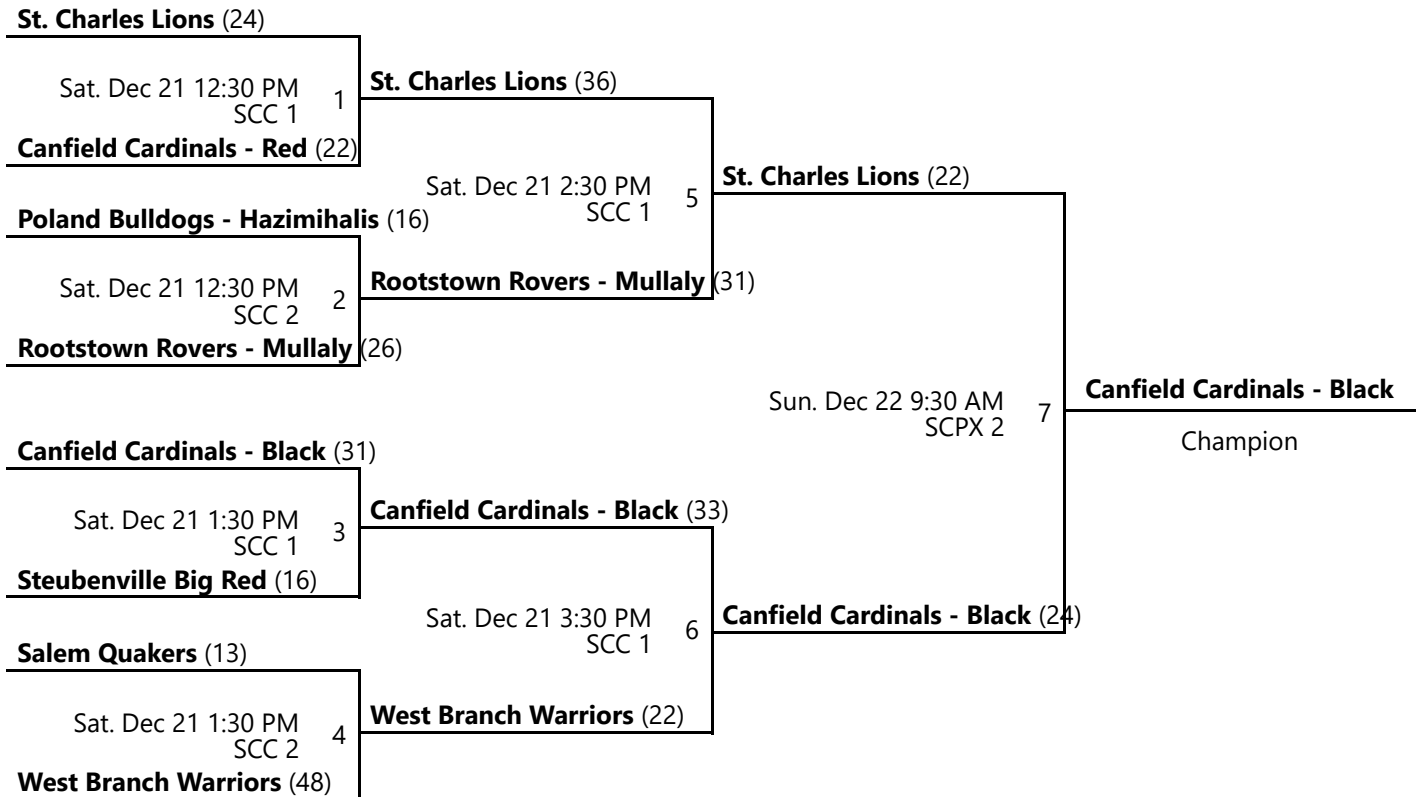

SCC 1 - Salem Community Center Court 1   SCC 2 - Salem Community Center Location 2

SCPX 2 - Salem Centerplex Location 2

Away (Top), Home (Bottom)

Revised 12/22/2024 10:55 AM - Powered by [Exposure Basketball Events](#)