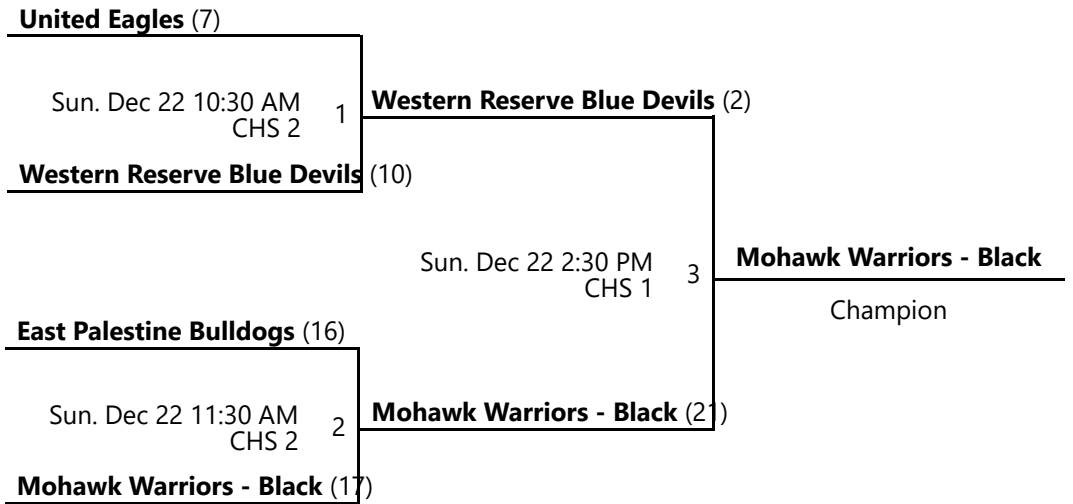

Nov 9 - Dec 22, 2024

LISHS MN - Lisbon High School Main SCC 2 - Salem Community Center Location 2
SCPX 1 - Salem Centerplex Court 1

Away (Top), Home (Bottom)

Revised 12/22/2024 10:29 AM - Powered by [Exposure Basketball Events](#)

2024 EASTERN OHIO YOUTH BASKETBALL FALL LEAGUE 4TH GRADE BOYS COPPER BRACKET

Nov 9 - Dec 22, 2024

CHS 1 - Columbiana HS Location 1 CHS 2 - Columbiana HS Location 2

Away (Top), Home (Bottom)

Revised 12/22/2024 3:19 PM - Powered by [Exposure Basketball Events](#)