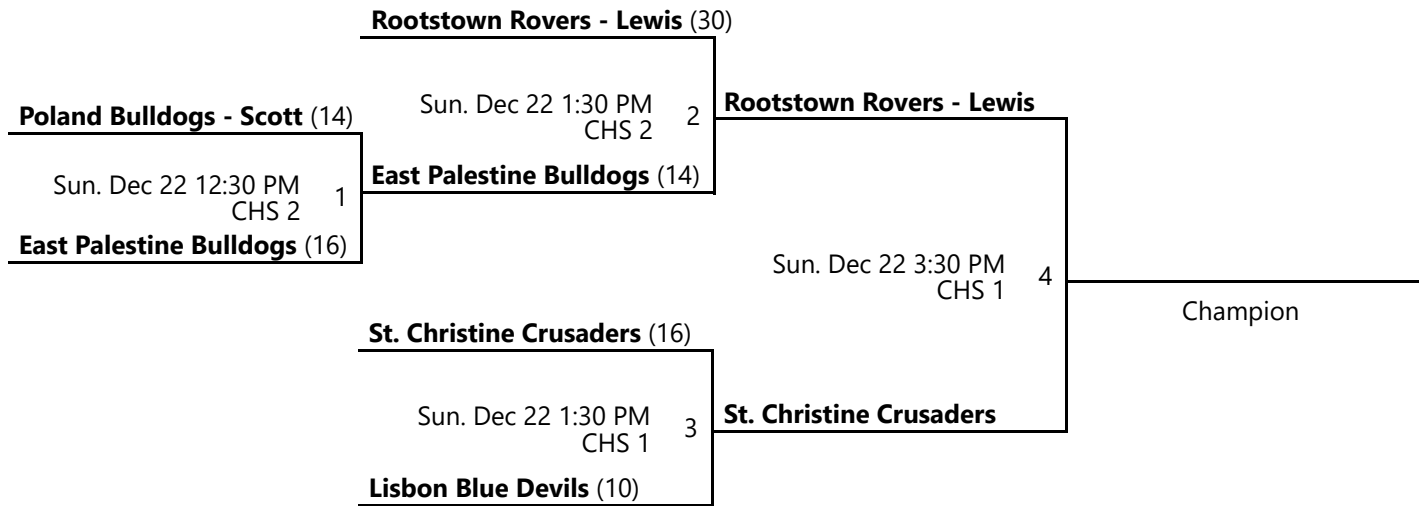

2024 EASTERN OHIO YOUTH BASKETBALL FALL LEAGUE 3RD GRADE BOYS BRONZE BRACKET

Nov 9 - Dec 22, 2024

CHS 1 - Columbiana HS Location 1 CHS 2 - Columbiana HS Location 2

Away (Top), Home (Bottom)

Revised 12/22/2024 2:27 PM - Powered by [Exposure Basketball Events](#)