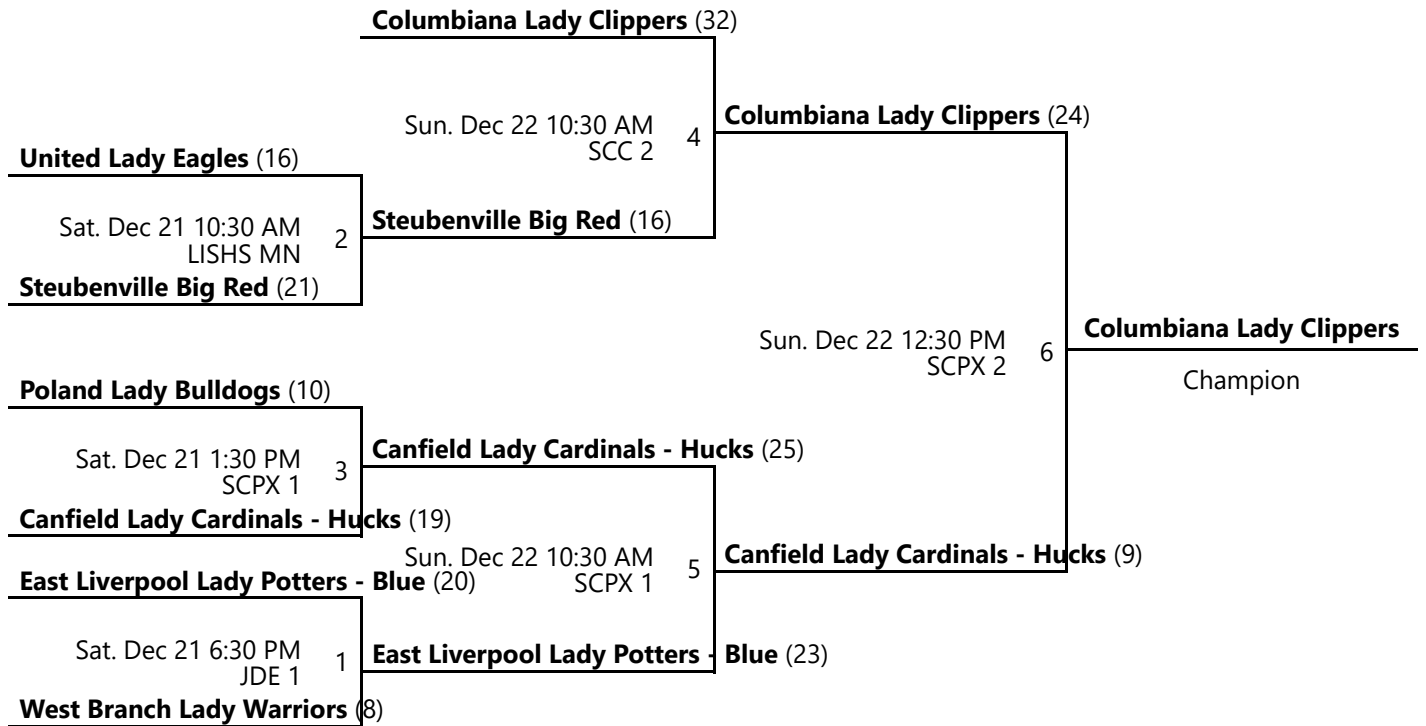

JDE 1 - Joshua Dixon Elem Location 1 LISHS MN - Lisbon High School Main

SCC 2 - Salem Community Center Location 2 SCPX 1 - Salem Centerplex Court 1 SCPX 2 - Salem Centerplex Location 2

Away (Top), Home (Bottom)

Revised 12/22/2024 2:35 PM - Powered by [Exposure Basketball Events](#)