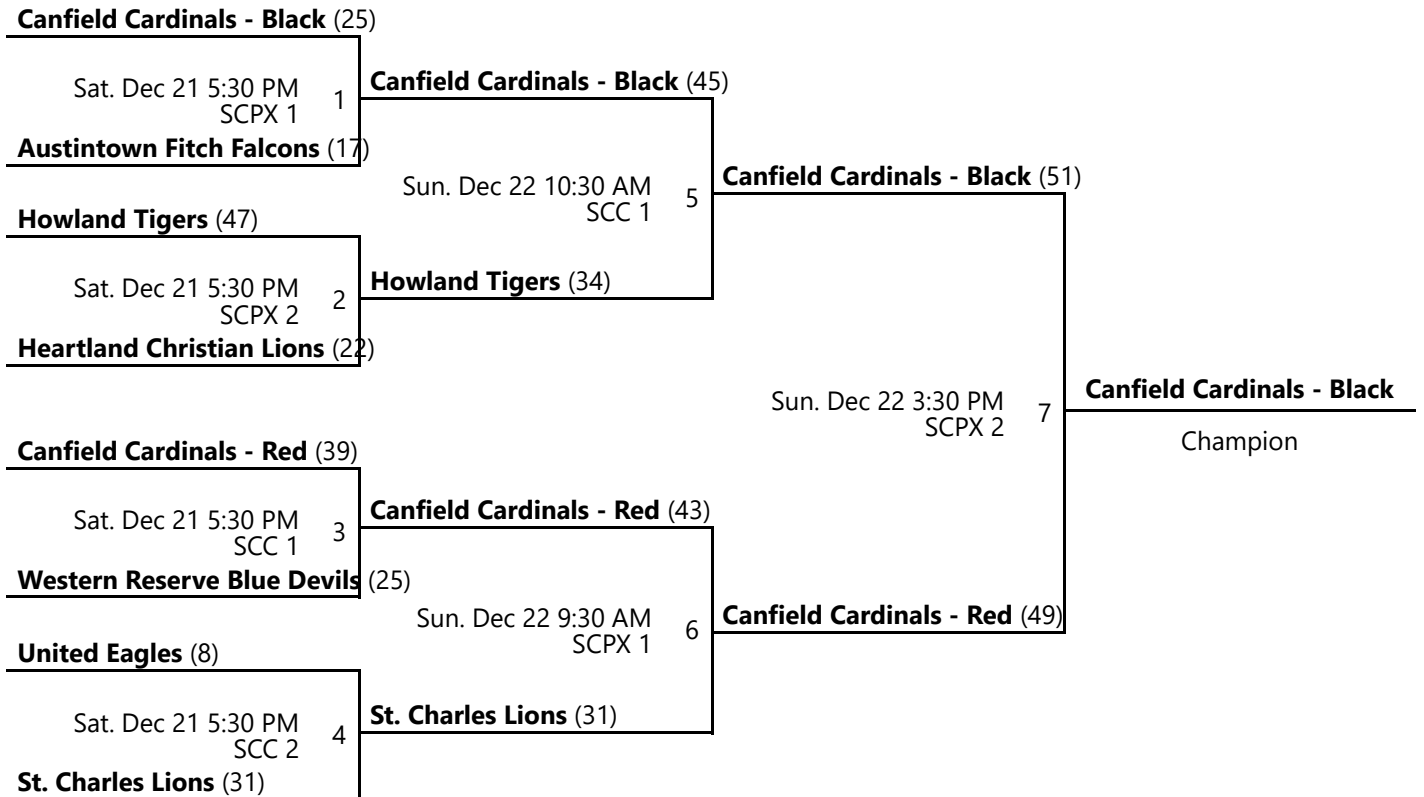

SCC 1 - Salem Community Center Court 1   SCC 2 - Salem Community Center Location 2

SCPX 1 - Salem Centerplex Court 1   SCPX 2 - Salem Centerplex Location 2

Away (Top), Home (Bottom)

Revised 12/22/2024 5:23 PM - Powered by Exposure Basketball Events