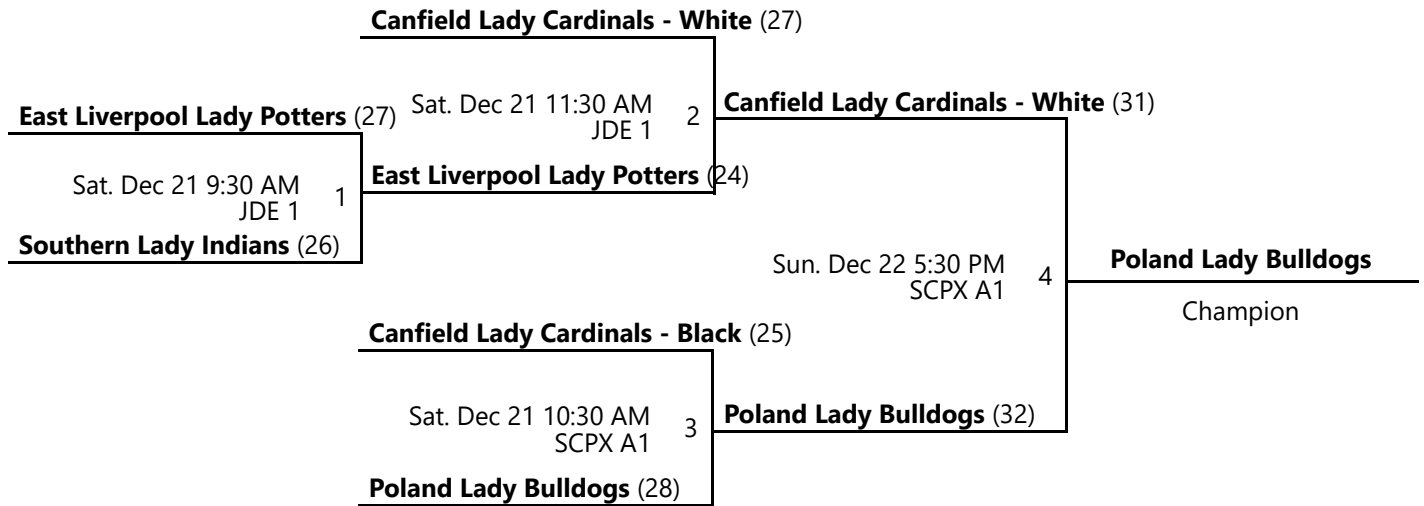

JDE 1 - Joshua Dixon Elem Location 1   SCPX A1 - Salem Centerplex Court A1

Away (Top), Home (Bottom)

Revised 12/22/2024 6:41 PM - Powered by [Exposure Basketball Events](#)