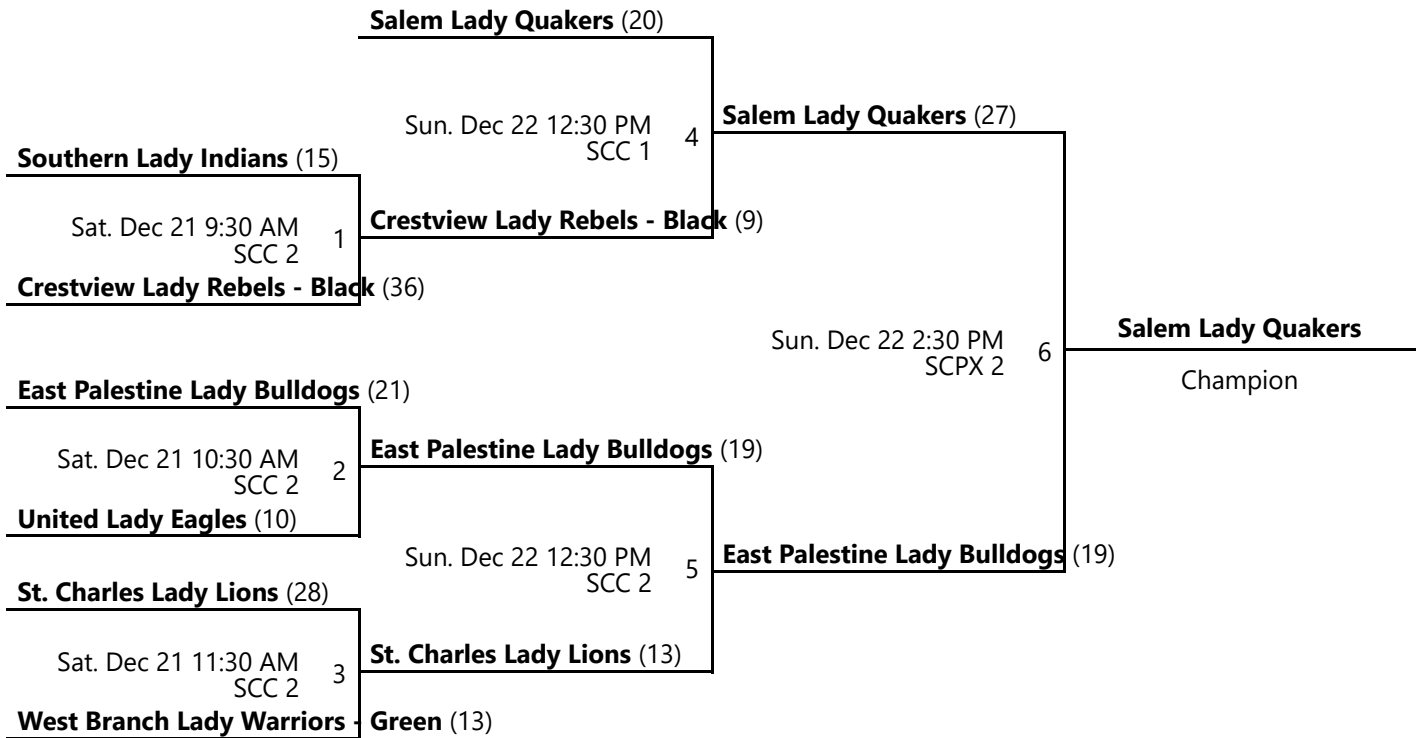

Nov 9 - Dec 22, 2024

SCC 1 - Salem Community Center Court 1 SCC 2 - Salem Community Center Location 2

SCPX 2 - Salem Centerplex Location 2

Away (Top), Home (Bottom)

Revised 12/22/2024 4:07 PM - Powered by Exposure Basketball Events