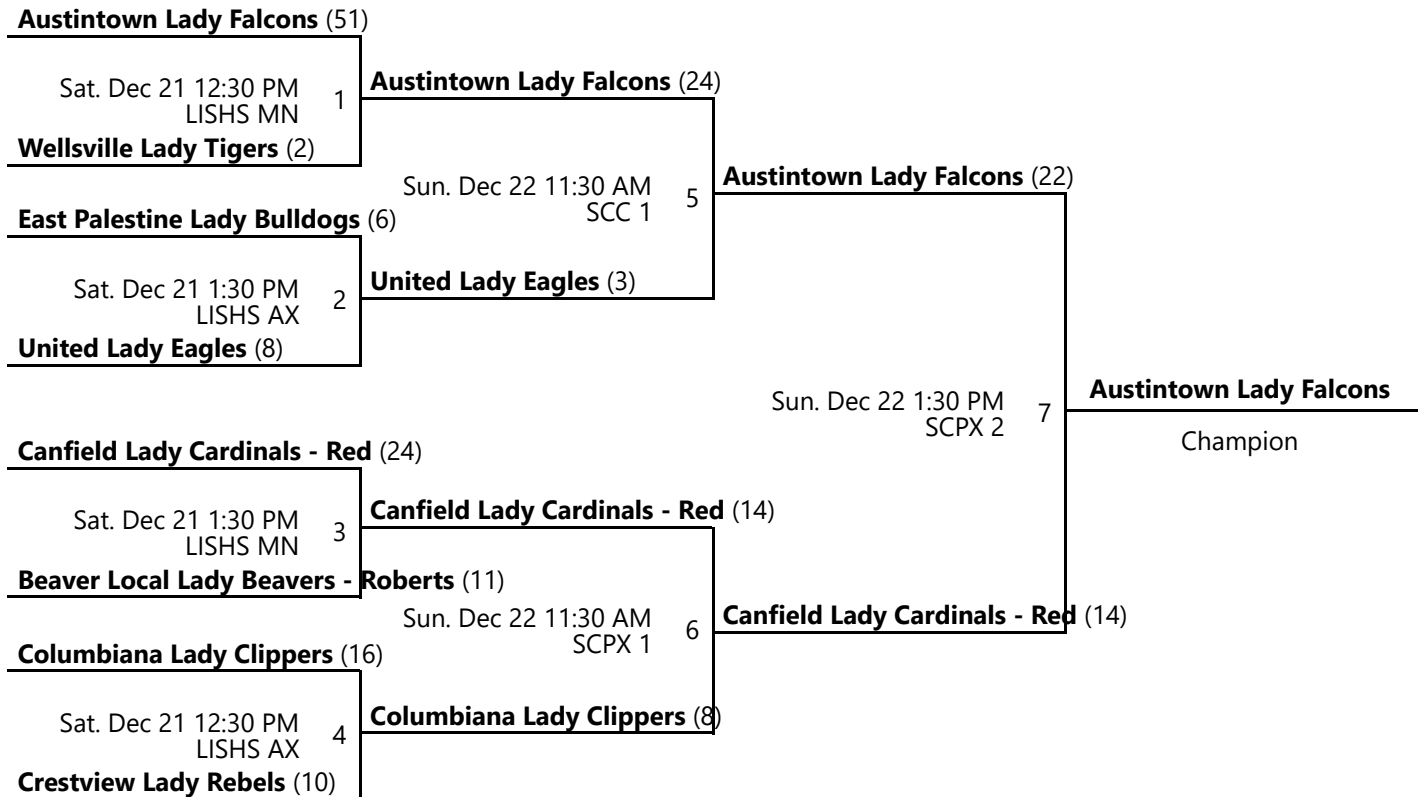

MN - Main
3 - Court 3

AX - Auxiliary

Powered by Exposure Basketball Events - Revised Thu. Dec 19 9:55 AM EST

2024 EASTERN OHIO YOUTH BASKETBALL FALL LEAGUE 3RD GRADE GIRLS GOLD CHAMPIONSHIP

Nov 9 - Dec 22, 2024