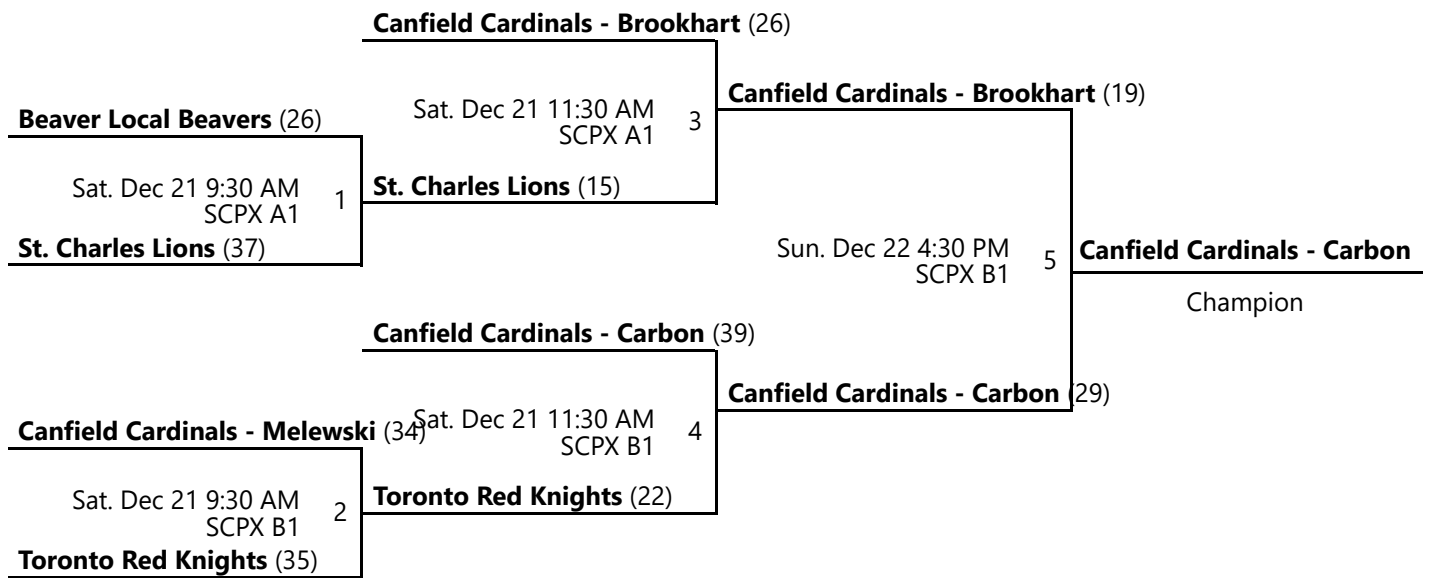

SCPX A1 - Salem Centerplex Court A1   SCPX B1 - Salem Centerplex Court B1

Away (Top), Home (Bottom)

Revised 12/22/2024 5:55 PM - Powered by [Exposure Basketball Events](#)