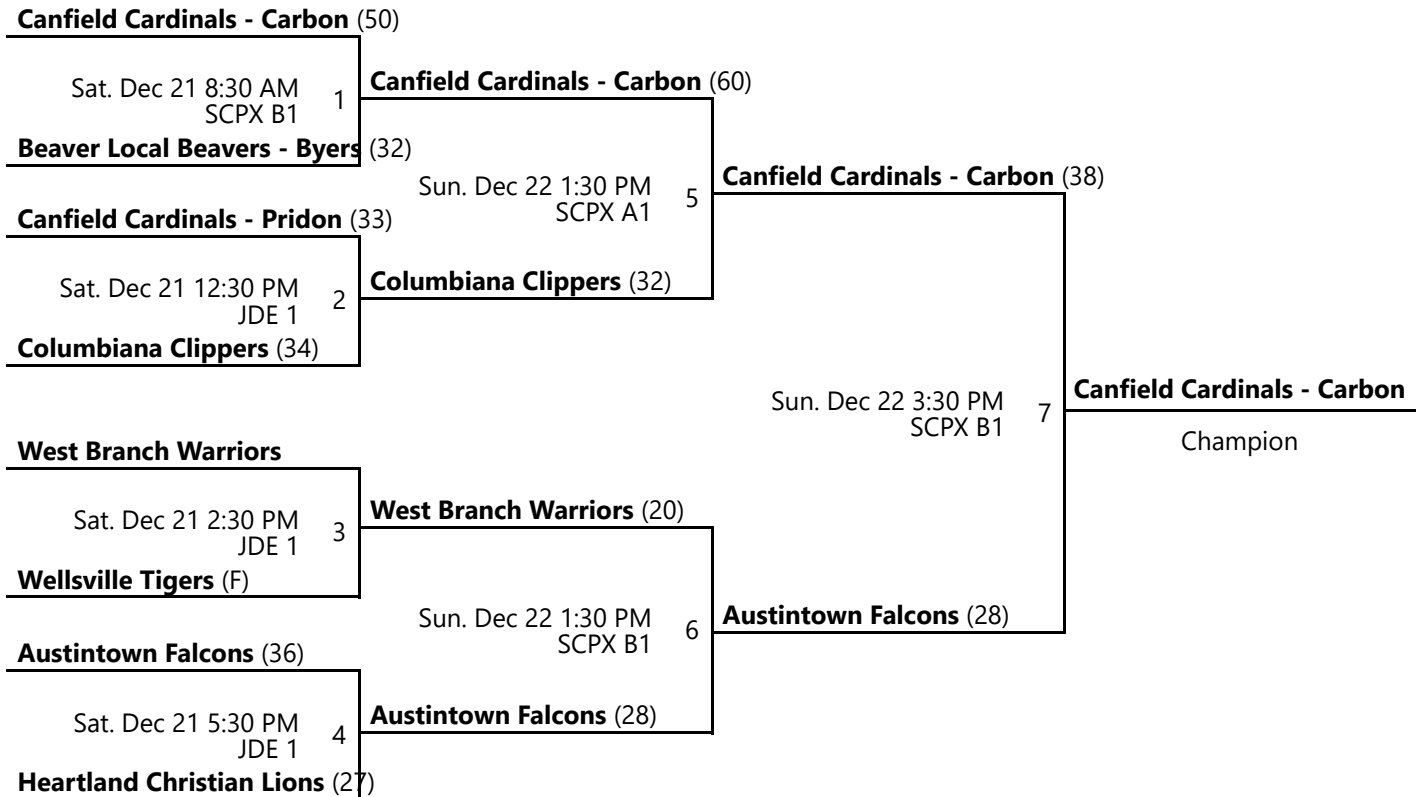

JDE 1 - Joshua Dixon Elem Location 1   SCPX A1 - Salem Centerplex Court A1   SCPX B1 - Salem Centerplex Court B1

Away (Top), Home (Bottom)

Revised 12/22/2024 4:57 PM - Powered by [Exposure Basketball Events](#)