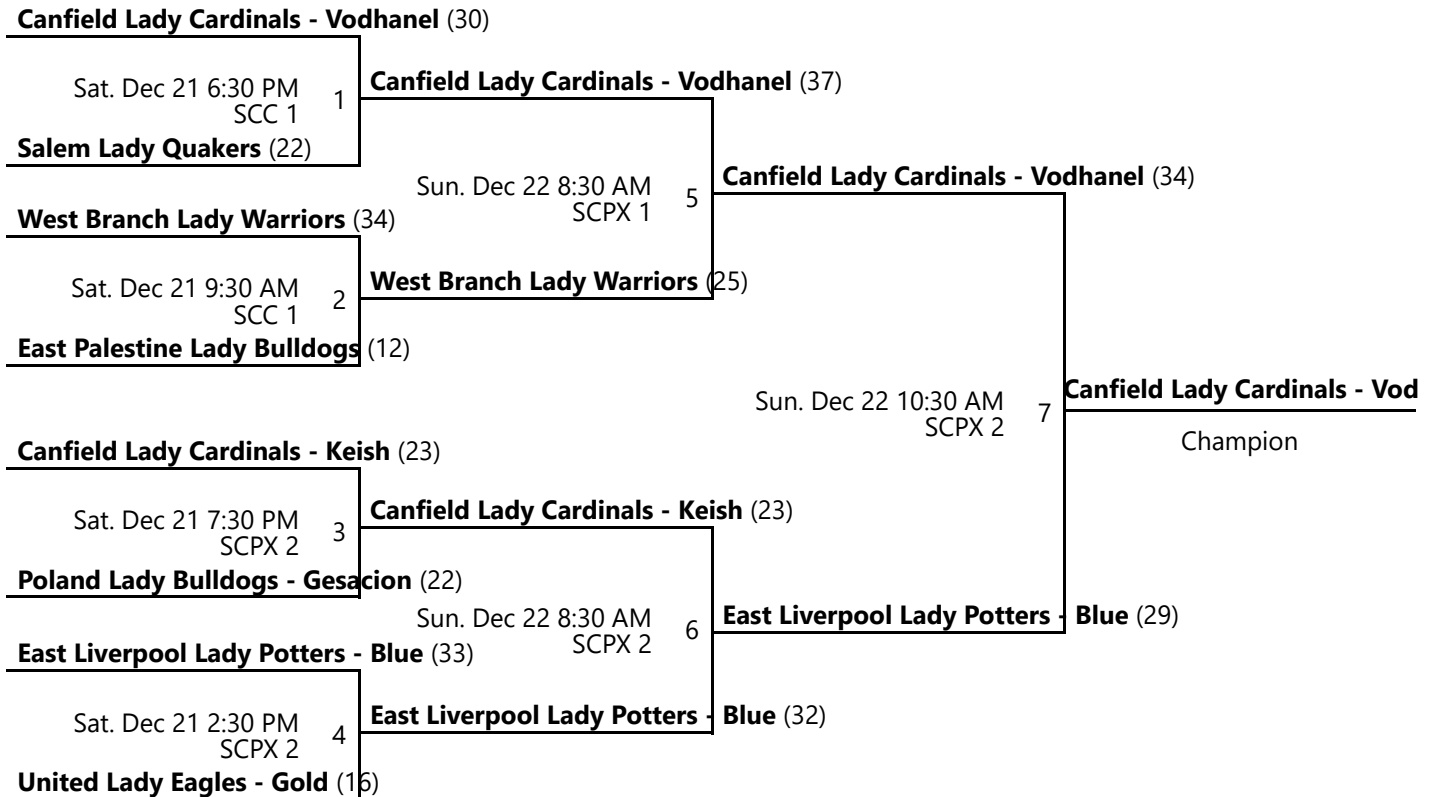

2024 EASTERN OHIO YOUTH BASKETBALL FALL LEAGUE 6TH GRADE GIRLS GOLD CHAMPIONSHIP

Nov 9 - Dec 22, 2024

SCC 1 - Salem Community Center Court 1 SCPX 1 - Salem Centerplex Court 1 SCPX 2 - Salem Centerplex Location 2