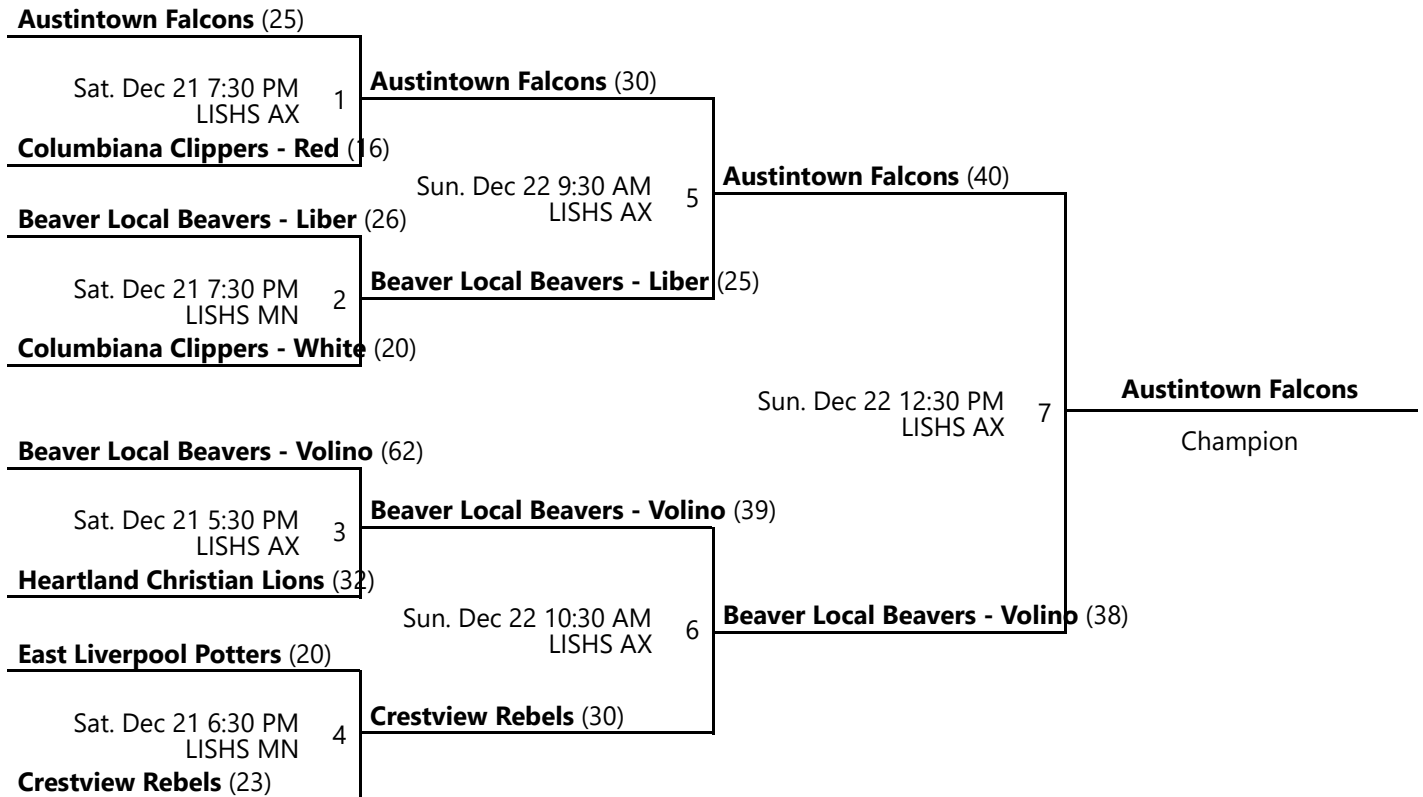

LISHS AX - Lisbon High School Auxiliary   LISHS MN - Lisbon High School Main

Away (Top), Home (Bottom)

Revised 12/22/2024 1:35 PM - Powered by [Exposure Basketball Events](#)