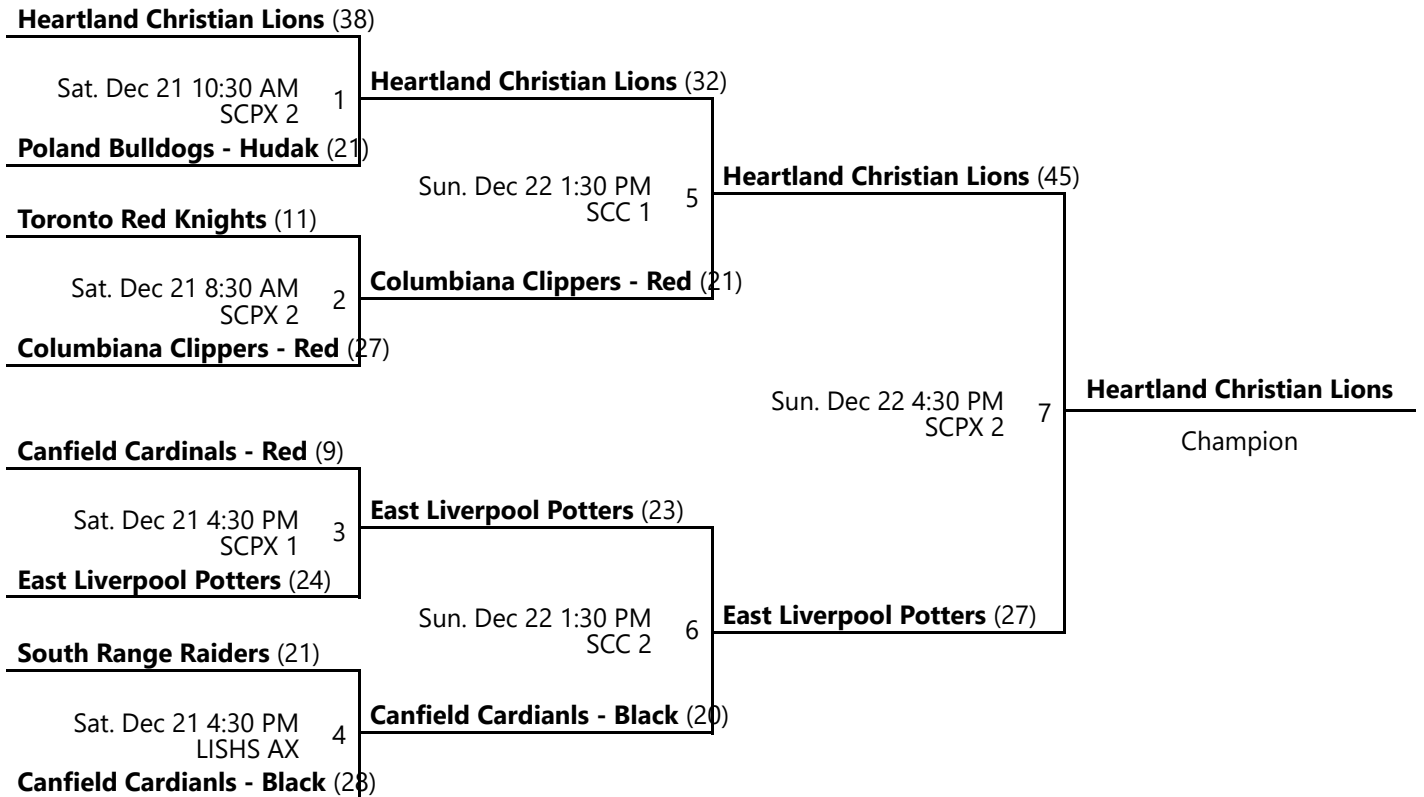

LISHS AX - Lisbon High School Auxiliary   SCC 1 - Salem Community Center Court 1

SCC 2 - Salem Community Center Location 2   SCPX 1 - Salem Centerplex Court 1   SCPX 2 - Salem Centerplex Location 2

Away (Top), Home (Bottom)

Revised 12/22/2024 6:17 PM - Powered by [Exposure Basketball Events](#)