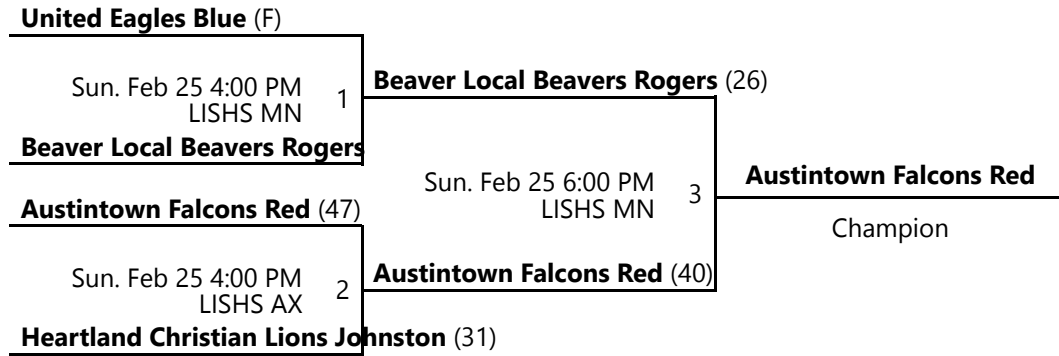

2024 EASTERN OHIO YOUTH BASKETBALL WINTER 6TH GRADE BOYS GOLD CHAMPIONSHIP POOL A

Jan 6 - Feb 25, 2024

LISHS AX - Lisbon High School Auxiliary LISHS MN - Lisbon High School Main

Away (Top), Home (Bottom)

Revised 2/25/2024 6:57 PM - Powered by [Exposure Basketball Events](#)