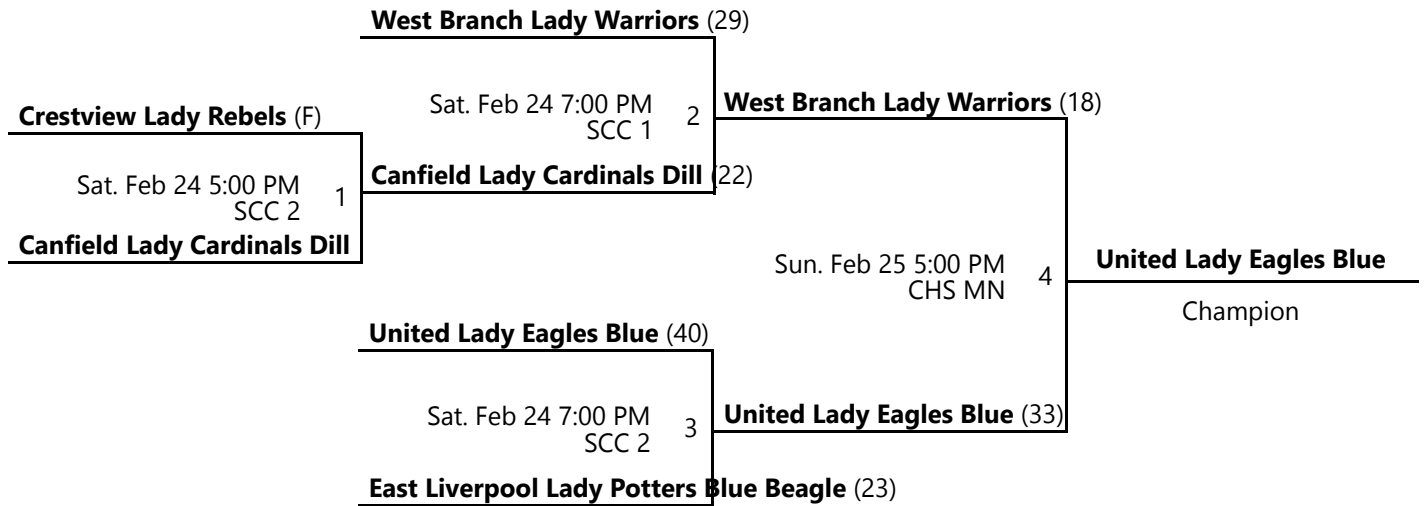

2024 EASTERN OHIO YOUTH BASKETBALL WINTER LEAG 6TH GRADE GIRLS GOLD CHAMPIONSHIP POOL A

Jan 6 - Feb 25, 2024

CHS MN - Columbiana High School Main SCC 1 - Salem Community Center Court 1
SCC 2 - Salem Community Center Location 2

Away (Top), Home (Bottom)

Revised 2/25/2024 6:24 PM - Powered by [Exposure Basketball Events](#)