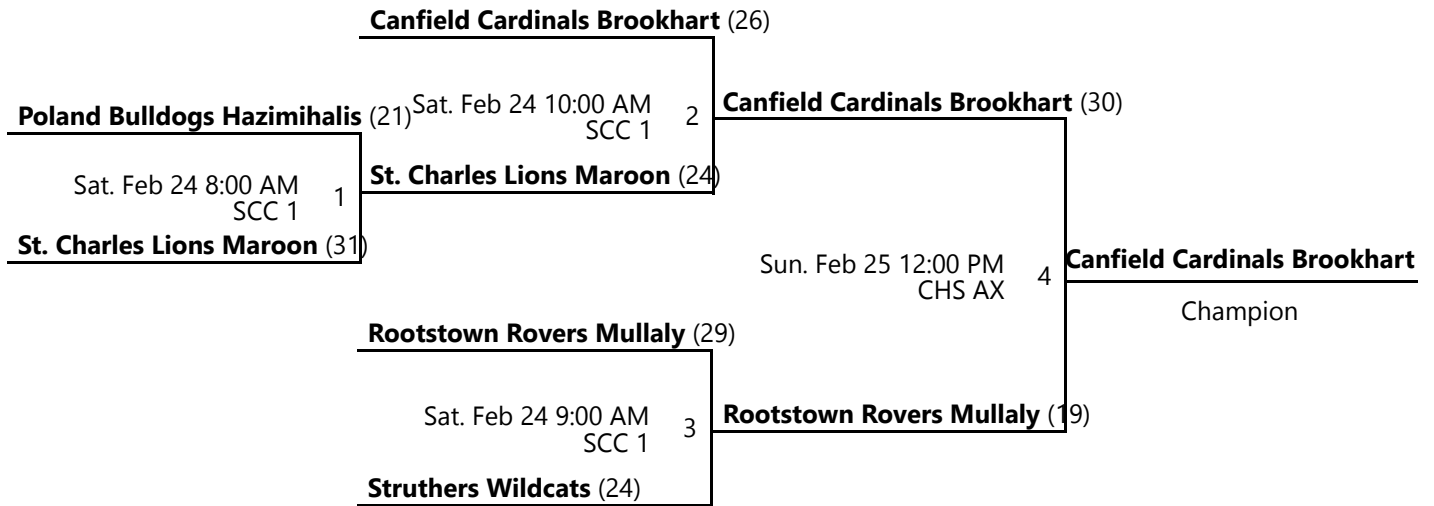

2024 EASTERN OHIO YOUTH BASKETBALL WINTER LEAG 3RD GRADE BOYS GOLD CHAMPIONSHIP POOL A

Jan 6 - Feb 25, 2024

CHS AX - Columbiana High School Auxiliary SCC 1 - Salem Community Center Court 1

Away (Top), Home (Bottom)

Revised 2/25/2024 1:23 PM - Powered by [Exposure Basketball Events](#)