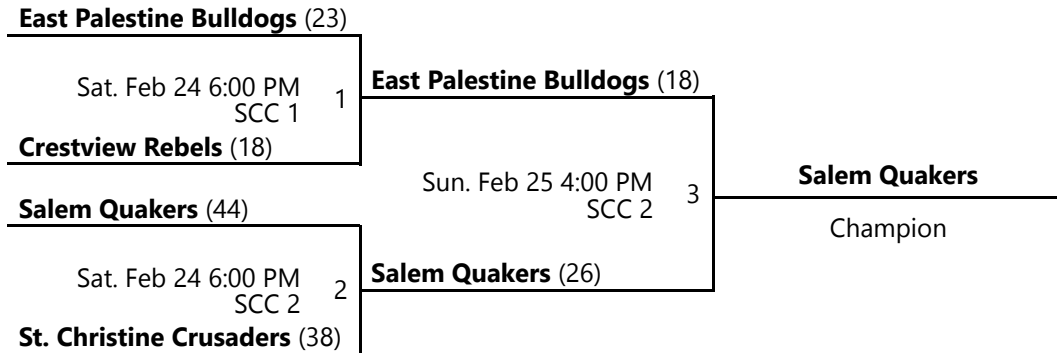

2024 EASTERN OHIO YOUTH BASKETBALL WINTER 6TH GRADE BOYS SILVER CHAMPIONSHIP POOL B

Jan 6 - Feb 25, 2024

SCC 1 - Salem Community Center Court 1   SCC 2 - Salem Community Center Location 2

Away (Top), Home (Bottom)

Revised 2/25/2024 5:15 PM - Powered by [Exposure Basketball Events](#)