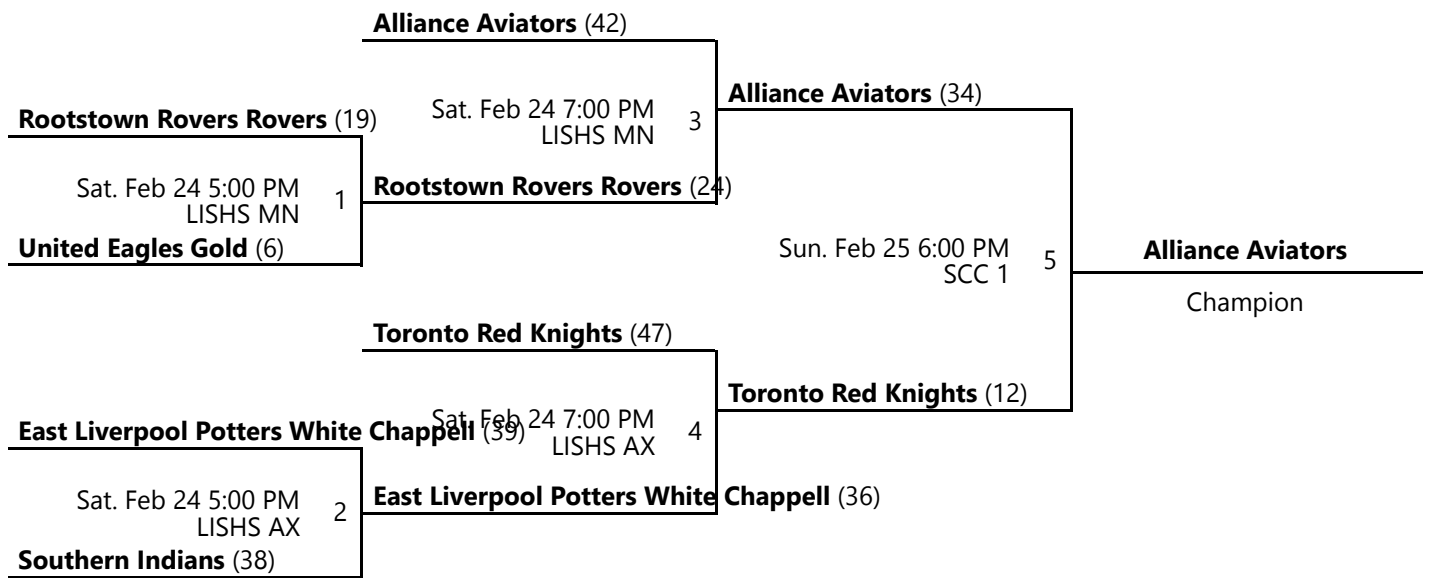

2024 EASTERN OHIO YOUTH BASKETBALL WINTER LEAGUE 6TH GRADE BOYS GOLD CHAMPIONSHIP POOL C

Jan 6 - Feb 25, 2024

LISHS AX - Lisbon High School Auxiliary LISHS MN - Lisbon High School Main

SCC 1 - Salem Community Center Court 1

Away (Top), Home (Bottom)

Revised 2/25/2024 6:55 PM - Powered by [Exposure Basketball Events](#)