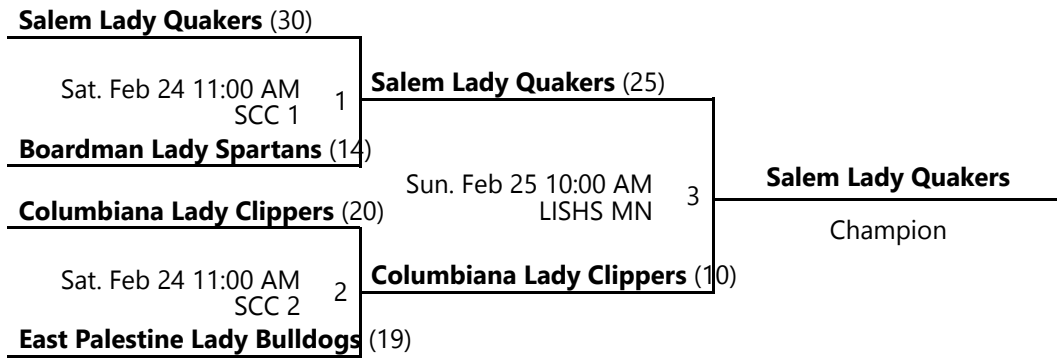

2024 EASTERN OHIO YOUTH BASKETBALL WINTER 4TH GRADE GIRLS GOLD CHAMPIONSHIP POOL A

Jan 6 - Feb 25, 2024

LISHS MN - Lisbon High School Main   SCC 1 - Salem Community Center Court 1
SCC 2 - Salem Community Center Location 2

Away (Top), Home (Bottom)

Revised 2/25/2024 11:15 AM - Powered by [Exposure Basketball Events](#)