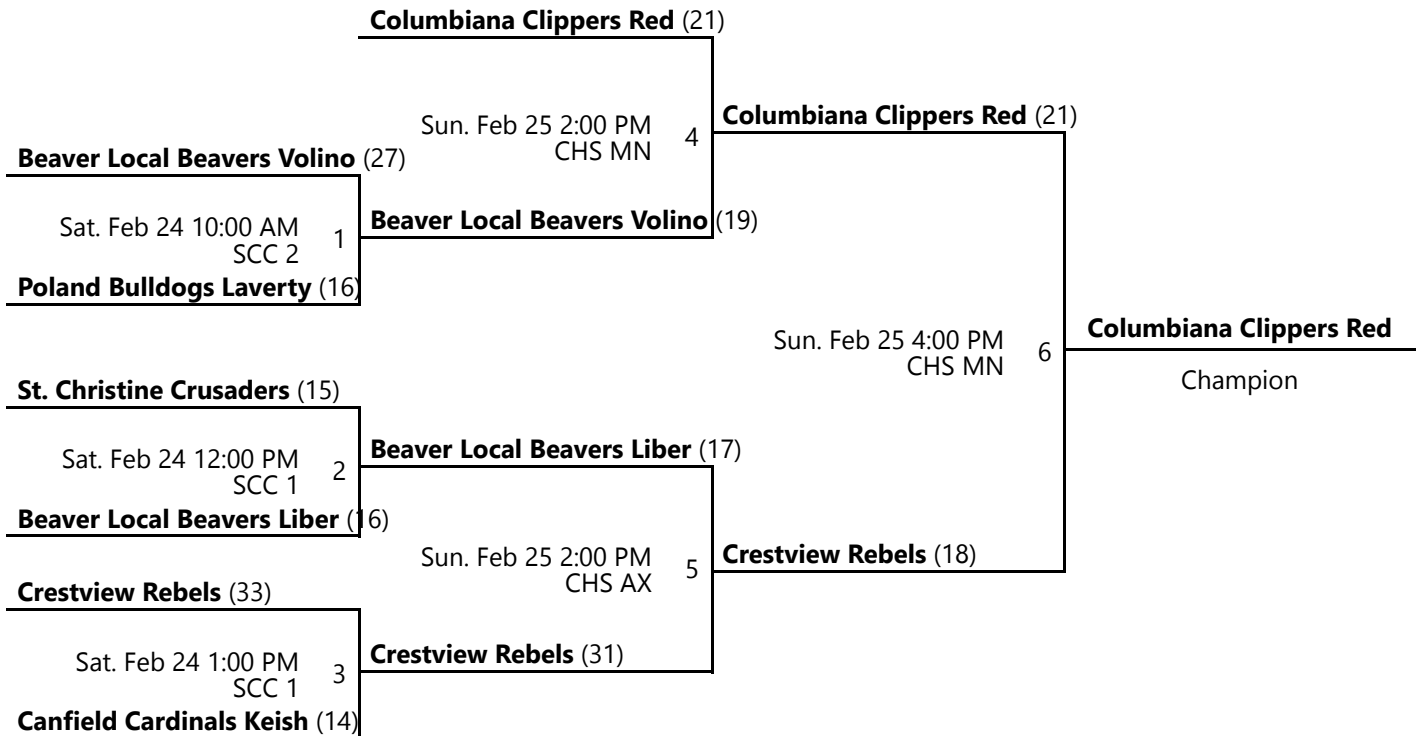

2024 EASTERN OHIO YOUTH BASKETBALL WINTER LEAGU 3RD GRADE BOYS SILVER CHAMPIONSHIP POOL B

Jan 6 - Feb 25, 2024

CHS AX - Columbiana High School Auxiliary   CHS MN - Columbiana High School Main
SCC 1 - Salem Community Center Court 1   SCC 2 - Salem Community Center Location 2

Away (Top), Home (Bottom)

Revised 2/25/2024 5:50 PM - Powered by [Exposure Basketball Events](#)