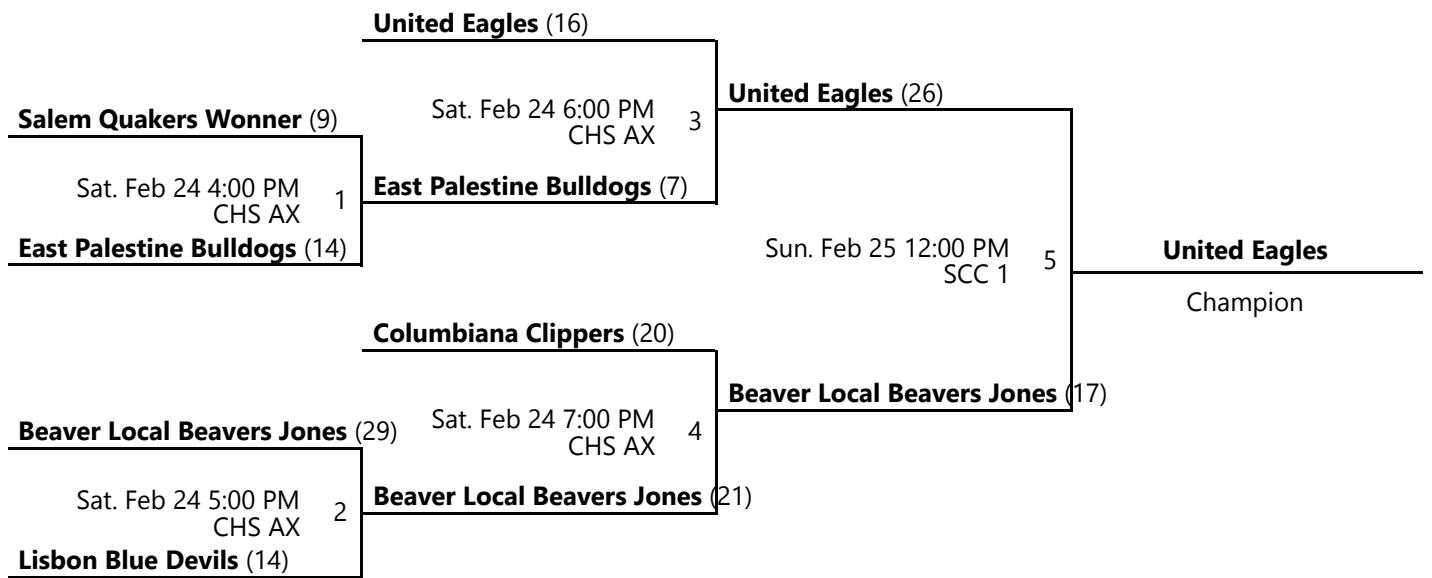

2024 EASTERN OHIO YOUTH BASKETBALL WINTER LEAGUE 4TH GRADE BOYS GOLD CHAMPIONSHIP POOL B

Jan 6 - Feb 25, 2024

CHS AX - Columbiana High School Auxiliary SCC 1 - Salem Community Center Court 1

Away (Top), Home (Bottom)

Revised 2/25/2024 12:53 PM - Powered by Exposure Basketball Events