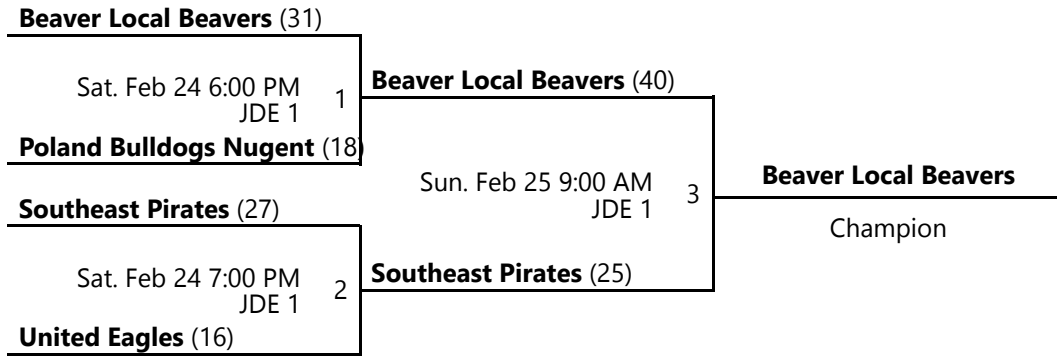

# 2024 EASTERN OHIO YOUTH BASKETBALL WINTER 2ND GRADE BOYS GOLD CHAMPIONSHIP POOL B

Jan 6 - Feb 25, 2024

<b>Toronto Red Knights</b> (23)			
Sat. Feb 24 4:00 PM JDE 1	1	<b>Toronto Red Knights</b> (27)	
<b>Canfield Cardinals Carbon</b> (19)			
		Sun. Feb 25 10:00 AM JDE 1	3
<b>Canfield Cardinals Scrocco</b> (22)			<b>Canfield Cardinals Scrocco</b>
			Champion
Sat. Feb 24 5:00 PM JDE 1	2	<b>Canfield Cardinals Scrocco</b> (30)	
<b>Salem Quakers Red Wanner</b> (14)			

JDE 1 - Joshua Dixon Elem Location 1

Away (Top), Home (Bottom)

Revised 2/25/2024 11:45 AM - Powered by [Exposure Basketball Events](#)

# 2024 EASTERN OHIO YOUTH BASKETBALL WINTER 2ND GRADE BOYS SILVER CHAMPIONSHIP POOL B

Jan 6 - Feb 25, 2024

JDE 1 - Joshua Dixon Elem Location 1

Away (Top), Home (Bottom)

Revised 2/25/2024 9:53 AM - Powered by [Exposure Basketball Events](#)