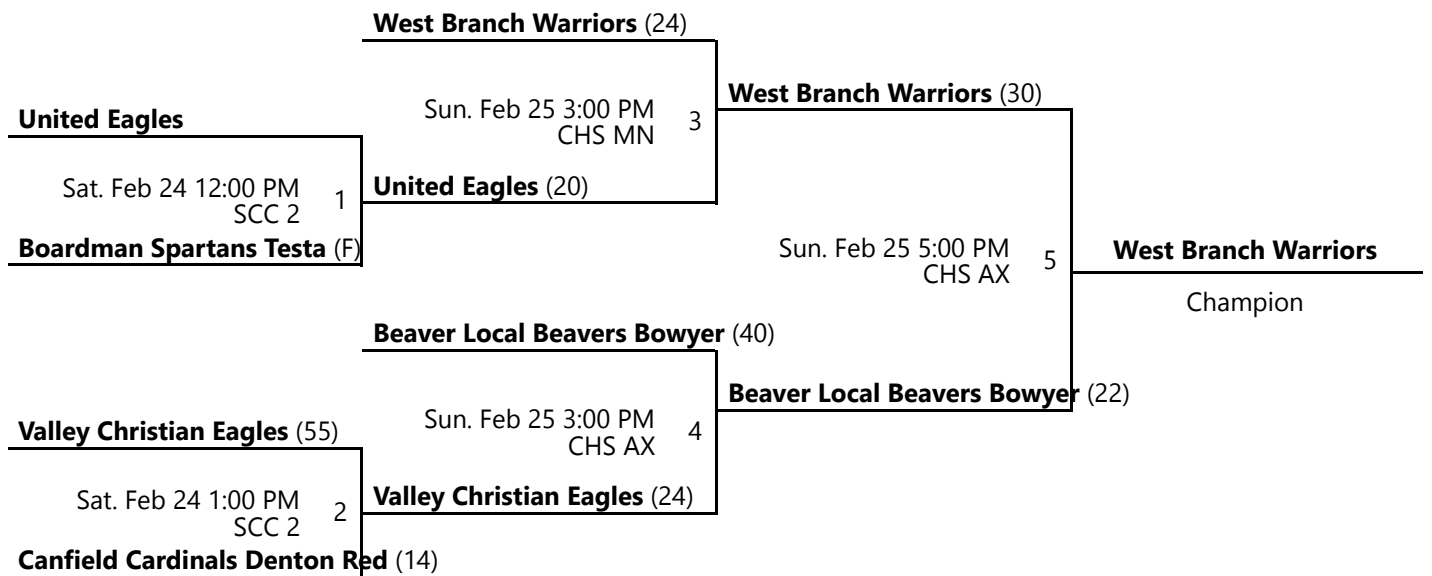

# 2024 EASTERN OHIO YOUTH BASKETBALL WINTER LEAGUE 5TH GRADE BOYS SILVER CHAMPIONSHIP POOL B

Jan 6 - Feb 25, 2024

CHS AX - Columbiana High School Auxiliary CHS MN - Columbiana High School Main

SCC 2 - Salem Community Center Location 2