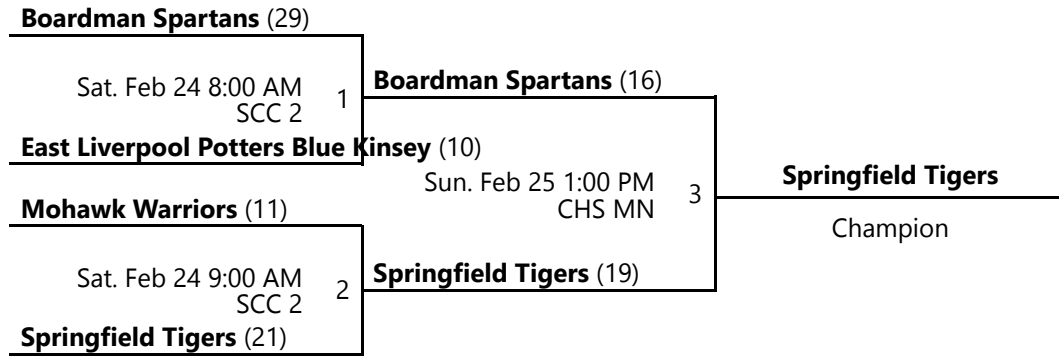

# 2024 EASTERN OHIO YOUTH BASKETBALL WINTER 3RD GRADE BOYS SILVER CHAMPIONSHIP POOL A

Jan 6 - Feb 25, 2024

CHS MN - Columbiana High School Main SCC 2 - Salem Community Center Location 2

Away (Top), Home (Bottom)