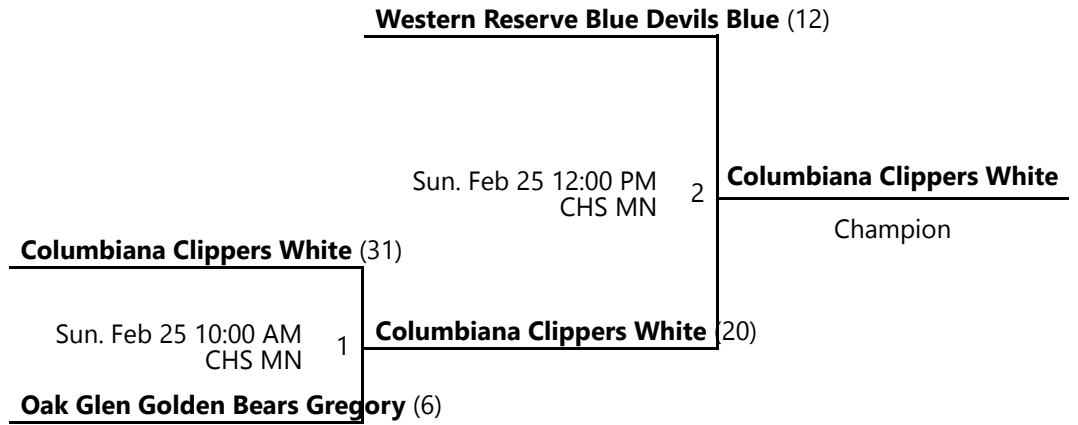

# 2024 EASTERN OHIO YOUTH BASKETBALL WINTER LEAG 5TH GRADE BOYS GOLD CHAMPIONSHIP POOL C

Jan 6 - Feb 25, 2024

CHS MN - Columbiana High School Main

Away (Top), Home (Bottom)

Revised 2/25/2024 1:22 PM - Powered by [Exposure Basketball Events](#)