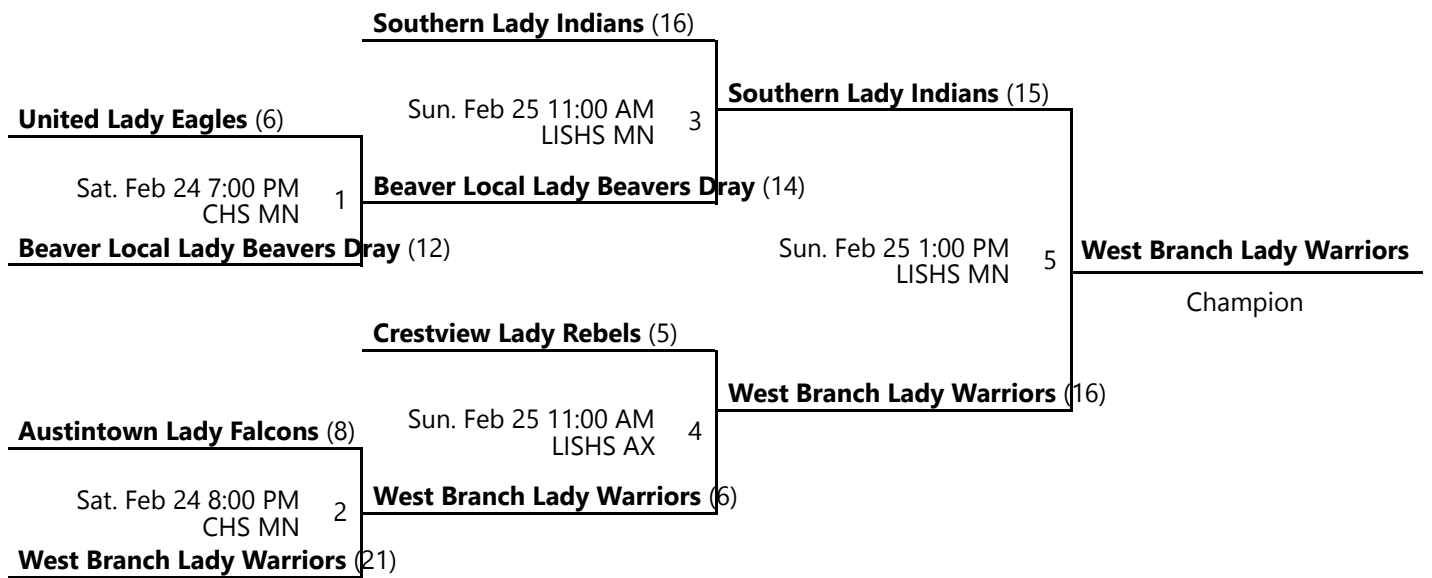

2024 EASTERN OHIO YOUTH BASKETBALL WINTER LEAGUE 4TH GRADE GIRLS SILVER CHAMPIONSHIP POOL A

Jan 6 - Feb 25, 2024

CHS MN - Columbiana High School Main LISHS AX - Lisbon High School Auxiliary

LISHS MN - Lisbon High School Main

Away (Top), Home (Bottom)

Revised 2/25/2024 2:23 PM - Powered by [Exposure Basketball Events](#)