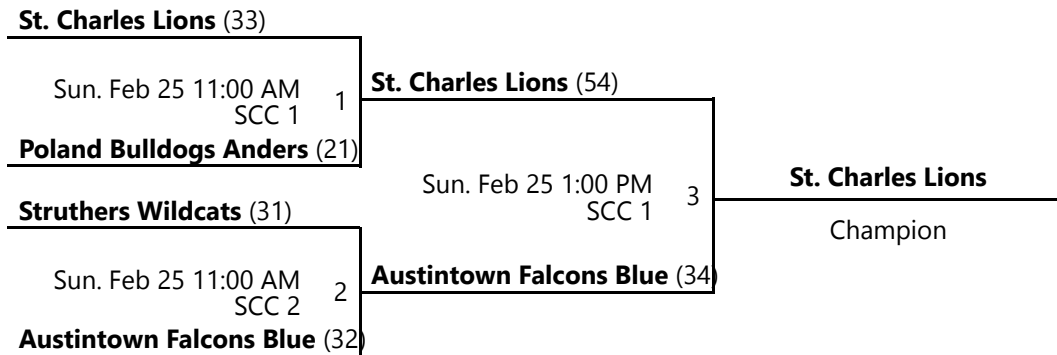

2024 EASTERN OHIO YOUTH BASKETBALL WINTER 6TH GRADE BOYS GOLD CHAMPIONSHIP POOL B

Jan 6 - Feb 25, 2024

SCC 1 - Salem Community Center Court 1   SCC 2 - Salem Community Center Location 2

Away (Top), Home (Bottom)

Revised 2/25/2024 1:52 PM - Powered by [Exposure Basketball Events](#)