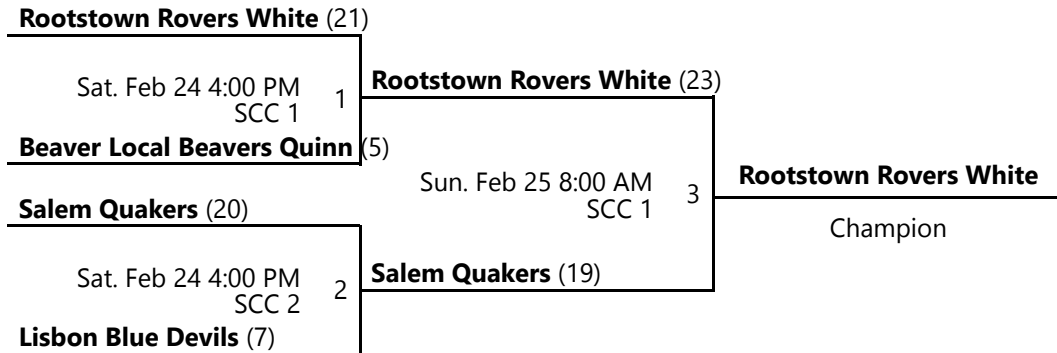

2024 EASTERN OHIO YOUTH BASKETBALL WINTER 5TH GRADE BOYS SILVER CHAMPIONSHIP POOL C

Jan 6 - Feb 25, 2024

SCC 1 - Salem Community Center Court 1   SCC 2 - Salem Community Center Location 2

Away (Top), Home (Bottom)

Revised 2/25/2024 9:13 AM - Powered by [Exposure Basketball Events](#)

2024 EASTERN OHIO YOUTH BASKETBALL WINTER LEAGUE

Jan 6 - Feb 25, 2024

6TH GRADE BOYS

A						
	W	L	PD	PA	PS	
United Eagles Blue	10	0	109	287	434	1st
Austintown Falcons Red	9	1	62	310	404	2nd
Heartland Christian Lions Johnston	5	5	3	401	400	3rd
Beaver Local Beavers Rogers	4	6	3	324	312	4th
Poland Bulldogs Blue Schiraldi	4	6	-26	298	302	5th
East Liverpool Potters Blue Keys	4	6	-18	382	364	6th
Columbiana Clippers	3	7	-56	336	253	7th
Southeast Pirates	2	8	-47	373	296	8th

Date	Time	Venue	Court	Away	Home	Score
Sun. 1/7	2:00 PM	UHS	AX	United Eagles Blue	East Liverpool Potters Blue Keys	27 - 22
Sun. 1/7	3:00 PM	UHS	AX	Beaver Local Beavers Rogers	East Liverpool Potters Blue Keys	42 - 36
Sun. 1/7	4:00 PM	SCC	1	Poland Bulldogs Blue Schiraldi	Austintown Falcons Red	31 - 32
Sun. 1/7	4:00 PM	UHS	AX	Columbiana Clippers	Beaver Local Beavers Rogers	31 - 29
Sun. 1/7	5:00 PM	UHS	AX	United Eagles Blue	Columbiana Clippers	49 - 19
Sun. 1/7	6:00 PM	SCC	1	Austintown Falcons Red	Southeast Pirates	53 - 31
Sat. 1/13	4:00 PM	SCC	1	United Eagles Blue	Columbiana Clippers	32 - 15
Sat. 1/13	4:00 PM	SCPX	2	Poland Bulldogs Blue Schiraldi	Heartland Christian Lions Johnston	35 - 49
Sun. 1/14	10:00 AM	SCC	2	East Liverpool Potters Blue Keys	Southeast Pirates	37 - 33
Sun. 1/14	11:00 AM	SCC	2	Austintown Falcons Red	East Liverpool Potters Blue Keys	45 - 42
Sun. 1/14	12:00 PM	SCC	1	Beaver Local Beavers Rogers	Southeast Pirates	27 - 18
Sun. 1/14	1:00 PM	CHS	AX	Poland Bulldogs Blue Schiraldi	Columbiana Clippers	31 - 24
Sun. 1/21	11:00 AM	ELHS	1	Beaver Local Beavers Rogers	East Liverpool Potters Blue Keys	44 - 46
Sun. 1/21	11:00 AM	EPHS	MN	United Eagles Blue	Poland Bulldogs Blue Schiraldi	35 - 33
Sun. 1/21	1:00 PM	ELHS	1	Beaver Local Beavers Rogers	East Liverpool Potters White Chappell	44 - 14
Sun. 1/21	3:00 PM	SCC	1	Austintown Falcons Red	Alliance Aviators	42 - 18
Sat. 1/27	12:00 PM	LISHS	AX	United Eagles Blue	Heartland Christian Lions Johnston	35 - 25
Sat. 1/27	5:00 PM	BL	2	Poland Bulldogs Blue Schiraldi	Beaver Local Beavers Rogers	F - W
Sun. 1/28	10:00 AM	BL	1	Columbiana Clippers	East Liverpool Potters Blue Keys	27 - 30
Sun. 1/28	1:00 PM	SCC	1	United Eagles Blue	Austintown Falcons Red	55 - 33
Sat. 2/3	10:00 AM	LISHS	AX	Poland Bulldogs Blue Schiraldi	Columbiana Clippers	33 - 30
Sat. 2/3	11:00 AM	LISHS	AX	Poland Bulldogs Blue Schiraldi	East Liverpool Potters Blue Keys	49 - 37
Sat. 2/3	5:00 PM	SCC	2	Heartland Christian Lions Johnston	Beaver Local Beavers Rogers	51 - 45
Sat. 2/3	7:00 PM	SCPX	1	Heartland Christian Lions Johnston	Southeast Pirates	39 - 38
Sun. 2/4	4:00 PM	SCPX	1	Poland Bulldogs Blue Schiraldi	Southeast Pirates	F - W
Sun. 2/4	5:00 PM	SCPX	2	Columbiana Clippers	Austintown Falcons Red	9 - 34
Sun. 2/4	7:00 PM	SCPX	2	Heartland Christian Lions Johnston	Austintown Falcons Red	31 - 39
Sat. 2/10	10:00 AM	CHS	MN	Heartland Christian Lions Johnston	Columbiana Clippers	35 - 22
Sat. 2/10	11:00 AM	CHS	MN	Austintown Falcons Red	East Liverpool Potters Blue Keys	34 - 31