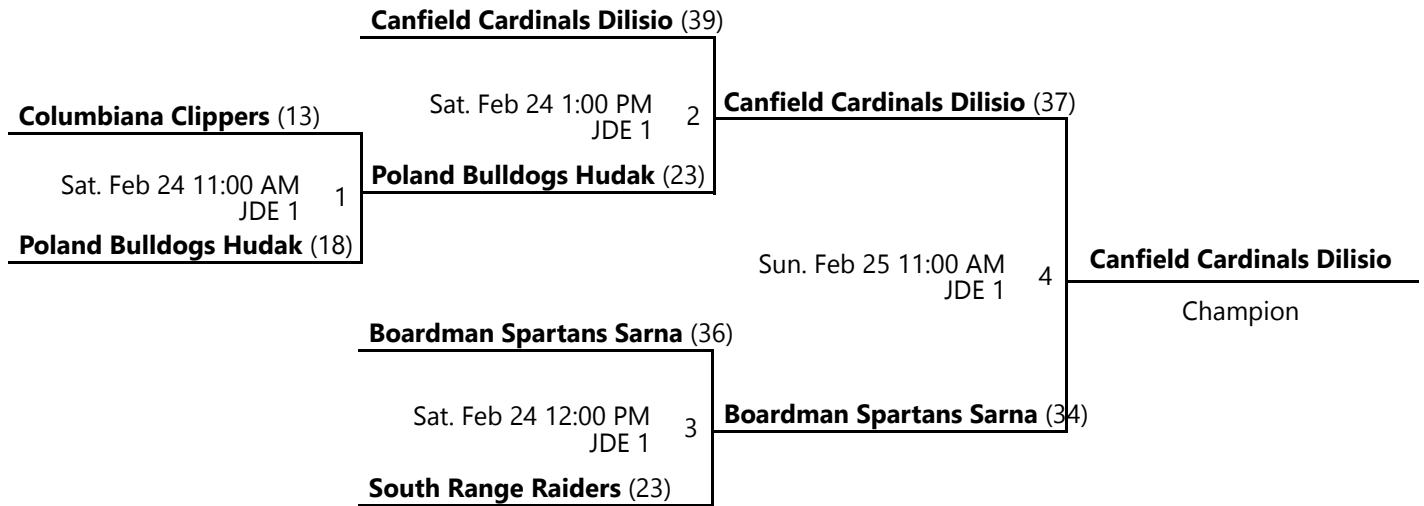

# 2024 EASTERN OHIO YOUTH BASKETBALL WINTER 2ND GRADE BOYS BRONZE CHAMPIONSHIP POOL B

Jan 6 - Feb 25, 2024

JDE 1 - Joshua Dixon Elem Location 1

Away (Top), Home (Bottom)

Revised 2/25/2024 8:55 AM - Powered by [Exposure Basketball Events](#)

# 2024 EASTERN OHIO YOUTH BASKETBALL WINTER LEAG 2ND GRADE BOYS GOLD CHAMPIONSHIP POOL A

Jan 6 - Feb 25, 2024

JDE 1 - Joshua Dixon Elem Location 1

Away (Top), Home (Bottom)

Revised 2/25/2024 12:29 PM - Powered by [Exposure Basketball Events](#)