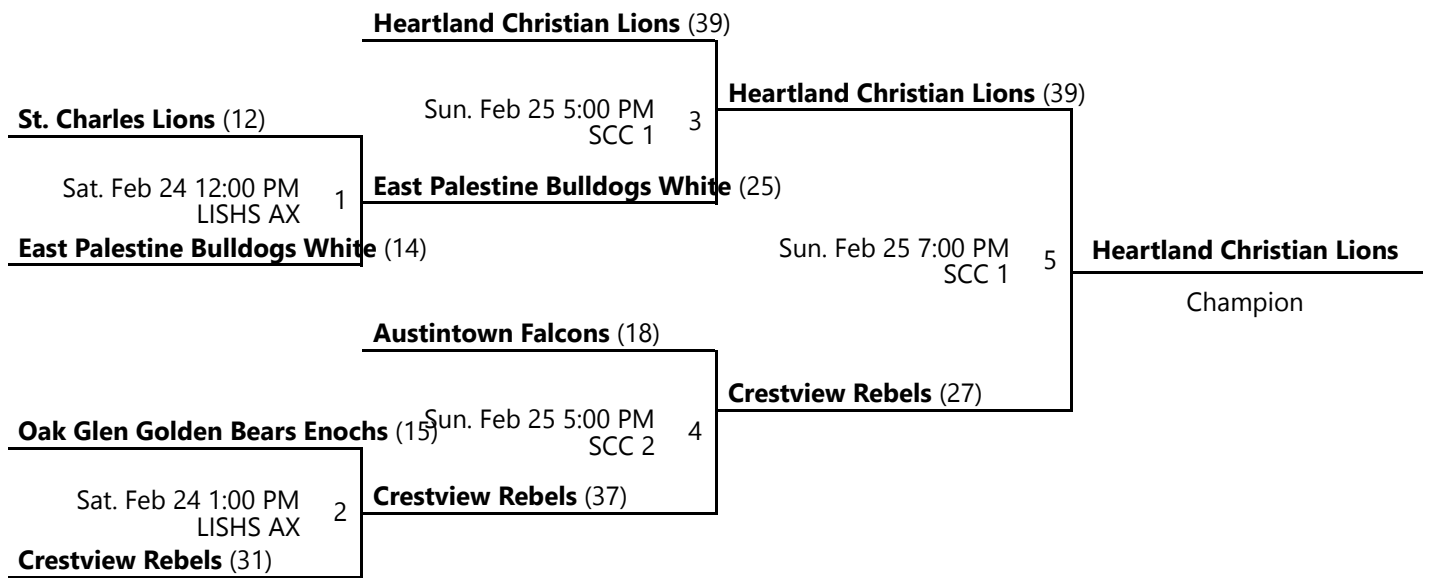

2024 EASTERN OHIO YOUTH BASKETBALL WINTER LEAGUE 5TH GRADE BOYS GOLD CHAMPIONSHIP POOL B

Jan 6 - Feb 25, 2024

LISHS AX - Lisbon High School Auxiliary SCC 1 - Salem Community Center Court 1

SCC 2 - Salem Community Center Location 2

Away (Top), Home (Bottom)

Revised 2/25/2024 7:57 PM - Powered by Exposure Basketball Events