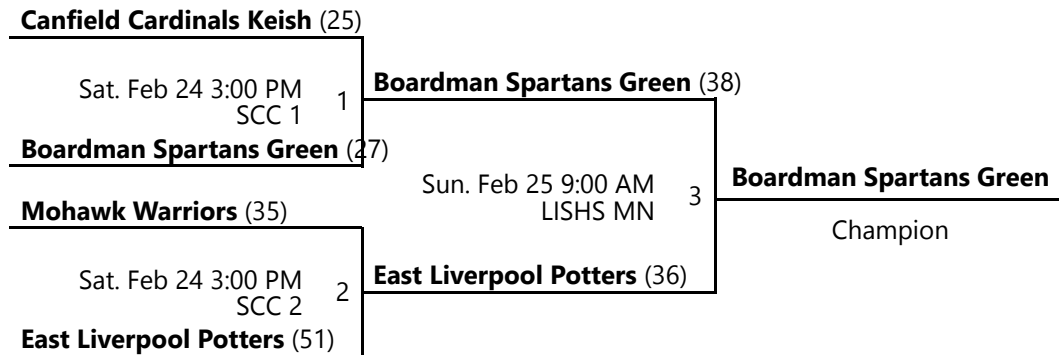

2024 EASTERN OHIO YOUTH BASKETBALL WINTER 5TH GRADE BOYS GOLD CHAMPIONSHIP POOL A

Jan 6 - Feb 25, 2024

LISHS MN - Lisbon High School Main SCC 1 - Salem Community Center Court 1
SCC 2 - Salem Community Center Location 2

Away (Top), Home (Bottom)

Revised 2/25/2024 10:07 AM - Powered by [Exposure Basketball Events](#)